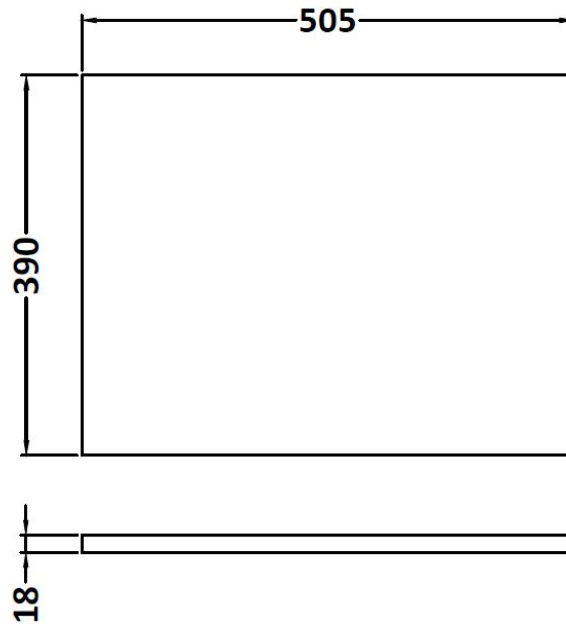

Sales Code: ATH106W

Description: 500 Wh 2-Door Vanity & Worktop

Packaging Details

Barcode: 5056211848288

Sales Code: MOE452

Description: 500 Wall Hung 2-Door Basin Unit

Product Dimensions

Height (mm):	540
Width (mm):	500
Depth (mm):	383
Nett Weight (kg):	11

Packaging Dimensions

Height (mm):	405
Width (mm):	520
Depth (mm):	560
Gross Weight (kg):	11.5

Packaging Data

Box Colour:	Brown Cardboard Box
Box Qty:	1
Label Size:	100 x 50
Label Colour:	White Label
Label Qty:	2

Sales Code: MWE450

Description: 500 Worktop (505X390x18mm)

Product Dimensions

Height (mm):	18
Width (mm):	505
Depth (mm):	390
Nett Weight (kg):	2

Packaging Dimensions

Height (mm):	25
Width (mm):	525
Depth (mm):	410
Gross Weight (kg):	2

Packaging Data

Box Colour:	Brown Cardboard Box
Box Qty:	1
Label Size:	140 x 20
Label Colour:	White Label
Label Qty:	2

Outer Box Dimensions (If Applicable)

Height (mm):	
Width (mm):	
Depth (mm):	
Gross Weight (kg):	
Barcode:	5056211848141