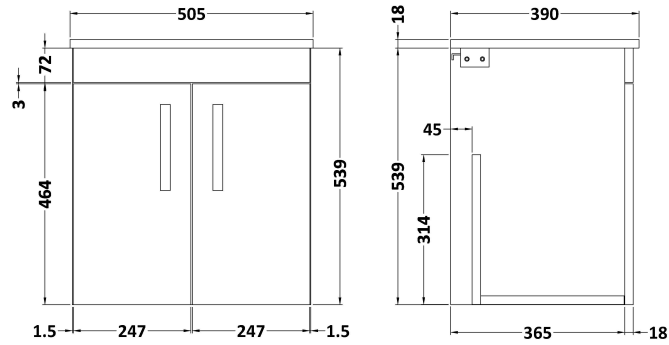

Sales Code: ATH106W

Description: 500 Wh 2-Door Vanity & Worktop

Packaging Details

Barcode: 5056211848288

Sales Code: MOE452

Description: 500 Wall Hung 2-Door Basin Unit

Product Dimensions

Height (mm):	540
Width (mm):	500
Depth (mm):	383
Nett Weight (kg):	11

Packaging Dimensions

Height (mm):	405
Width (mm):	520
Depth (mm):	560
Gross Weight (kg):	11.5

Packaging Data

Box Colour:	Brown Cardboard Box
Box Qty:	1
Label Size:	100 x 50
Label Colour:	White Label
Label Qty:	2

Sales Code: MWE450

Description: 500 Worktop (505X390x18mm)

Product Dimensions

Height (mm):	18
Width (mm):	505
Depth (mm):	390
Nett Weight (kg):	2

Packaging Dimensions

Height (mm):	25
Width (mm):	525
Depth (mm):	410
Gross Weight (kg):	2

Packaging Data

Box Colour:	Brown Cardboard Box
Box Qty:	1
Label Size:	140 x 20
Label Colour:	White Label
Label Qty:	2

Outer Box Dimensions (If Applicable)

Height (mm):	
Width (mm):	
Depth (mm):	
Gross Weight (kg):	
Barcode:	5056211848141