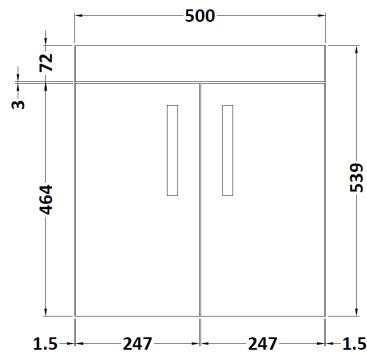

Sales Code: ATH106W

Description: 500 Wh 2-Door Vanity & Worktop

Packaging Details

Barcode: 5056211848288

Sales Code: MOE452

Description: 500 Wall Hung 2-Door Basin Unit

Product Dimensions

Height (mm):	540
Width (mm):	500
Depth (mm):	383
Nett Weight (kg):	11

Packaging Dimensions

Height (mm):	405
Width (mm):	520
Depth (mm):	560
Gross Weight (kg):	11.5

Packaging Data

Box Colour:	Brown Cardboard Box
Box Qty:	1
Label Size:	100 x 50
Label Colour:	White Label
Label Qty:	2

Sales Code: MWE450

Description: 500 Worktop (505X390x18mm)

Product Dimensions

Height (mm):	18
Width (mm):	505
Depth (mm):	390
Nett Weight (kg):	2

Packaging Dimensions

Height (mm):	25
Width (mm):	525
Depth (mm):	410
Gross Weight (kg):	2

Packaging Data

Box Colour:	Brown Cardboard Box
Box Qty:	1
Label Size:	140 x 20
Label Colour:	White Label
Label Qty:	2

Outer Box Dimensions (If Applicable)

Height (mm):	
Width (mm):	
Depth (mm):	
Gross Weight (kg):	
Barcode:	5056211848141