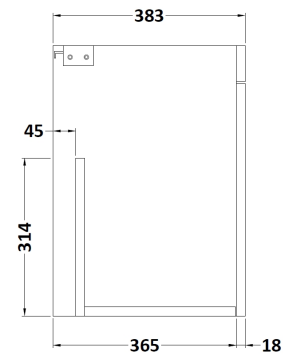

Sales Code: ATH106W

Description: 500 Wh 2-Door Vanity & Worktop

Packaging Details

Barcode: 5056211848288

Sales Code: MOE452

Description: 500 Wall Hung 2-Door Basin Unit

Product Dimensions

Height (mm):	540
Width (mm):	500
Depth (mm):	383
Nett Weight (kg):	11

Packaging Dimensions

Height (mm):	405
Width (mm):	520
Depth (mm):	560
Gross Weight (kg):	11.5

Packaging Data

Box Colour:	Brown Cardboard Box
Box Qty:	1
Label Size:	100 x 50
Label Colour:	White Label
Label Qty:	2

Sales Code: MWE450

Description: 500 Worktop (505X390x18mm)

Product Dimensions

Height (mm):	18
Width (mm):	505
Depth (mm):	390
Nett Weight (kg):	2

Packaging Dimensions

Height (mm):	25
Width (mm):	525
Depth (mm):	410
Gross Weight (kg):	2

Packaging Data

Box Colour:	Brown Cardboard Box
Box Qty:	1
Label Size:	140 x 20
Label Colour:	White Label
Label Qty:	2

Outer Box Dimensions (If Applicable)

Height (mm):	
Width (mm):	
Depth (mm):	
Gross Weight (kg):	
Barcode:	5056211848141