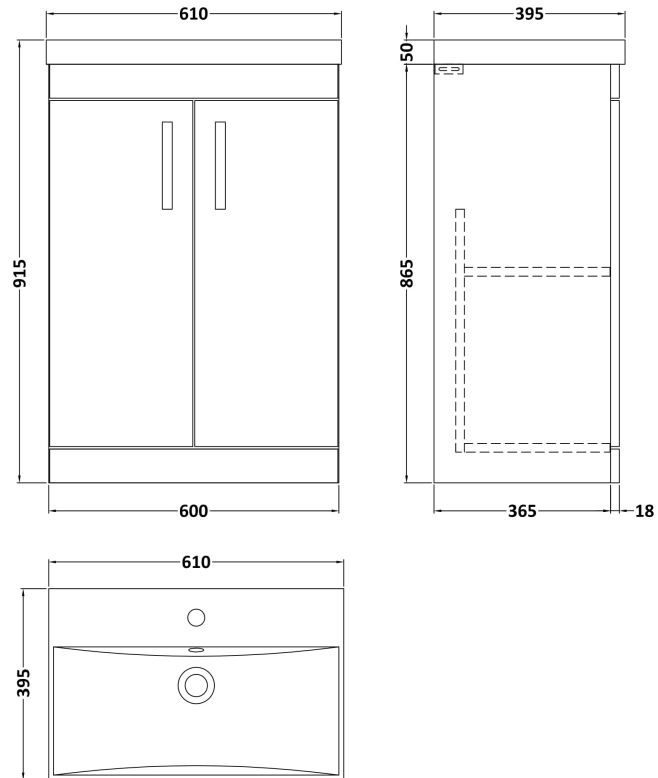

Sales Code: ATH075D

Description: 600 Fs 2-Door Vanity & Basin 3

Packaging Details

Barcode: 5056211864295

Sales Code: MOC303

Description: 600 Floor Standing 2-Door Basin Unit

Product Dimensions

Height (mm):	865
Width (mm):	600
Depth (mm):	383
Nett Weight (kg):	21

Packaging Dimensions

Height (mm):	405
Width (mm):	620
Depth (mm):	885
Gross Weight (kg):	21.5

Packaging Data

Box Colour:	Brown Cardboard Box
Box Qty:	1
Label Size:	100 x 50
Label Colour:	White Label
Label Qty:	2

Outer Box Dimensions (If Applicable)

Height (mm):	
Width (mm):	
Depth (mm):	
Gross Weight (kg):	
Barcode:	5055275869970

Product Details

Country of Origin:	China
Fitting Instruction:	No
CE & UKCA:	N/A
FSC Certified Materials:	Yes
Colour:	Gloss Grey
Construction Method:	Cam & Wood Dowel
Construction Type:	Rigid
Cabinet Finish:	MFC Painted Gloss
Fascia Finish:	Mdf Painted Gloss
Cabinet Thickness (mm):	16
Fascia Thickness (mm):	18
Drawer Included:	No
Drawer Type:	Not Applicable
No of Shelves:	1
Hinge Type:	95 Degree Clip-On Soft Close
Hinge Included:	Yes, Supplied
Adjustable Legs:	No, Not Required
Fixings Included:	Yes
Handle Style:	Contemporary
Waste Shroud:	No
Handle Included:	Yes, Supplied
Handle Type:	Strap

Sales Code: NVM033

Description: 600 Thin Edged Basin 1Th

Product Dimensions

Height (mm):	170
Width (mm):	610
Depth (mm):	395
Nett Weight (kg):	11

Packaging Dimensions

Height (mm):	190
Width (mm):	630
Depth (mm):	415
Gross Weight (kg):	11.5