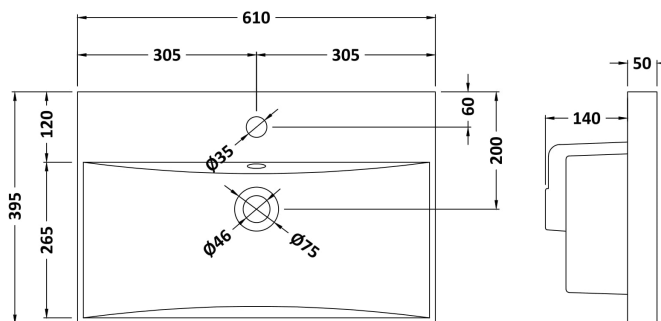

Packaging Dimensions

Height (mm):	405
Width (mm):	620
Depth (mm):	885
Gross Weight (kg):	21.5

Packaging Data

Box Colour:	Brown Cardboard Box
Box Qty:	1
Label Size:	100 x 50
Label Colour:	White Label
Label Qty:	2

Outer Box Dimensions (If Applicable)

Height (mm):	
Width (mm):	
Depth (mm):	
Gross Weight (kg):	
Barcode:	5055275869970

Product Details

Country of Origin:	China
Fitting Instruction:	No
CE & UKCA:	N/A
FSC Certified Materials:	Yes
Colour:	Gloss Grey
Construction Method:	Cam & Wood Dowel
Construction Type:	Rigid
Cabinet Finish:	MFC Painted Gloss
Fascia Finish:	Mdf Painted Gloss
Cabinet Thickness (mm):	16
Fascia Thickness (mm):	18
Drawer Included:	No
Drawer Type:	Not Applicable
No of Shelves:	1
Hinge Type:	95 Degree Clip-On Soft Close
Hinge Included:	Yes, Supplied
Adjustable Legs:	No, Not Required
Fixings Included:	Yes
Handle Style:	Contemporary
Waste Shroud:	No
Handle Included:	Yes, Supplied
Handle Type:	Strap

Sales Code: NVM033

Description: 600 Thin Edged Basin 1Th

Product Dimensions

Height (mm):	170
Width (mm):	610
Depth (mm):	395
Nett Weight (kg):	11

Packaging Dimensions

Height (mm):	190
Width (mm):	630
Depth (mm):	415
Gross Weight (kg):	11.5

Packaging Data

Box Colour:	Brown Cardboard Box - Printed
Box Qty:	1
Label Size:	100 x 50
Label Colour:	White Label
Label Qty:	2

Outer Box Dimensions (If Applicable)

Height (mm):	
Width (mm):	
Depth (mm):	
Gross Weight (kg):	
Barcode:	5056211853428