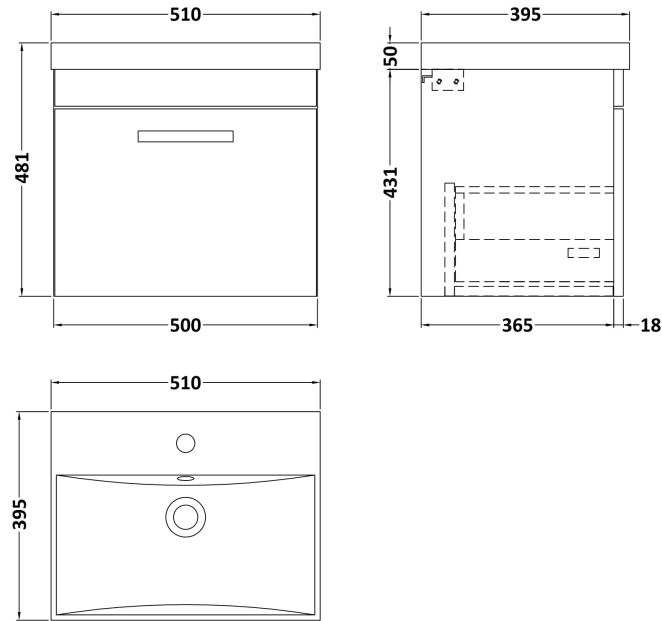

Sales Code: ATH012D

Description: 500 Wh Single Drawer Vanity & Basin 3

Packaging Details

Barcode: 5056211863830

Sales Code: MOD682

Description: 500 Wall Hung Single Drawer Basin Unit

Product Dimensions

Height (mm):	430
Width (mm):	500
Depth (mm):	383
Nett Weight (kg):	12

Packaging Dimensions

Height (mm):	450
Width (mm):	520
Depth (mm):	405
Gross Weight (kg):	12.5

Packaging Data

Box Colour:	Brown Cardboard Box
Box Qty:	1
Label Size:	100 x 50
Label Colour:	White Label
Label Qty:	2

Outer Box Dimensions (If Applicable)

Height (mm):	
Width (mm):	
Depth (mm):	
Gross Weight (kg):	
Barcode:	5055275825426

Product Details

Country of Origin:	United Kingdom
Fitting Instruction:	No
CE & UKCA:	N/A
FSC Certified Materials:	Yes
Colour:	Black Woodgrain
Construction Method:	Cam & Wood Dowel
Construction Type:	Rigid
Cabinet Finish:	MFC Textured Woodgrain
Fascia Finish:	MFC Textured Woodgrain
Cabinet Thickness (mm):	18
Fascia Thickness (mm):	18
Drawer Included:	Yes
Drawer Type:	80mm High Metal Softclose
No of Shelves:	0
Hinge Type:	Not Applicable
Hinge Included:	Not Applicable
Adjustable Legs:	No, Not Required
Fixings Included:	Yes
Handle Style:	Contemporary
Waste Shroud:	Yes
Handle Included:	Yes, Supplied
Handle Type:	D-Shape

Sales Code: NVM032

Description: 500 Thin Edged Basin 1Th

Product Dimensions

Height (mm):	170
Width (mm):	510
Depth (mm):	395
Nett Weight (kg):	9.5

Packaging Dimensions

Height (mm):	190
Width (mm):	530
Depth (mm):	415
Gross Weight (kg):	10