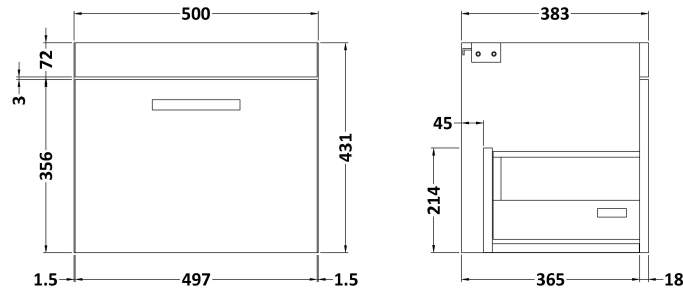

Sales Code: ATH012D

Description: 500 Wh Single Drawer Vanity & Basin 3

Packaging Details

Barcode: 5056211863830

Sales Code: MOD682

Description: 500 Wall Hung Single Drawer Basin Unit

Product Dimensions

Height (mm):	430
Width (mm):	500
Depth (mm):	383
Nett Weight (kg):	12

Packaging Dimensions

Height (mm):	450
Width (mm):	520
Depth (mm):	405
Gross Weight (kg):	12.5

Packaging Data

Box Colour:	Brown Cardboard Box
Box Qty:	1
Label Size:	100 x 50
Label Colour:	White Label
Label Qty:	2

Sales Code: NVM032

Description: 500 Thin Edged Basin 1Th

Product Dimensions

Height (mm):	170
Width (mm):	510
Depth (mm):	395
Nett Weight (kg):	9.5

Packaging Dimensions

Height (mm):	190
Width (mm):	530
Depth (mm):	415
Gross Weight (kg):	10

Packaging Data

Box Colour:	Brown Cardboard Box - Printed
Box Qty:	1
Label Size:	100 x 50
Label Colour:	White Label
Label Qty:	2

Outer Box Dimensions (If Applicable)

Height (mm):	
Width (mm):	
Depth (mm):	
Gross Weight (kg):	
Barcode:	5056211853411