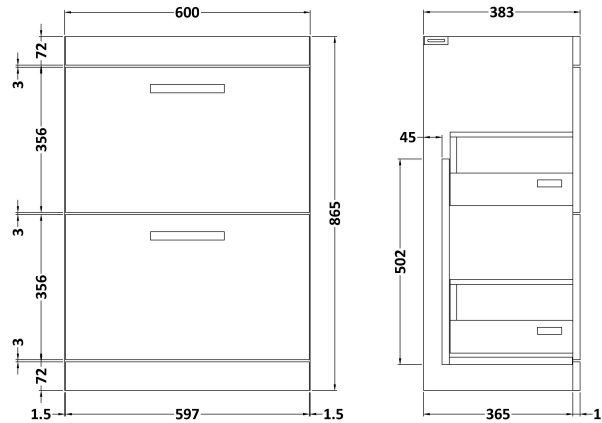

Sales Code: ATH108W

Description: 600 Fs 2-Drawer Vanity & Worktop

Packaging Details

Barcode: 5056211848356

Sales Code: MOE433

Description: 600 Floor Standing 2-Drawer Basin Unit

Product Dimensions

Height (mm):	865
Width (mm):	600
Depth (mm):	383
Nett Weight (kg):	26

Packaging Dimensions

Height (mm):	885
Width (mm):	620
Depth (mm):	405
Gross Weight (kg):	26.5

Packaging Data

Box Colour:	Brown Cardboard Box
Box Qty:	1
Label Size:	100 x 50
Label Colour:	White Label
Label Qty:	2

Sales Code: MWE460

Description: 600 Worktop (605X390x18mm)

Product Dimensions

Height (mm):	18
Width (mm):	605
Depth (mm):	390
Nett Weight (kg):	2.5

Packaging Dimensions

Height (mm):	25
Width (mm):	625
Depth (mm):	410
Gross Weight (kg):	3

Packaging Data

Box Colour:	Brown Cardboard Box
Box Qty:	1
Label Size:	140 x 20
Label Colour:	White Label
Label Qty:	2

Outer Box Dimensions (If Applicable)

Height (mm):	
Width (mm):	
Depth (mm):	
Gross Weight (kg):	
Barcode:	5056211848158