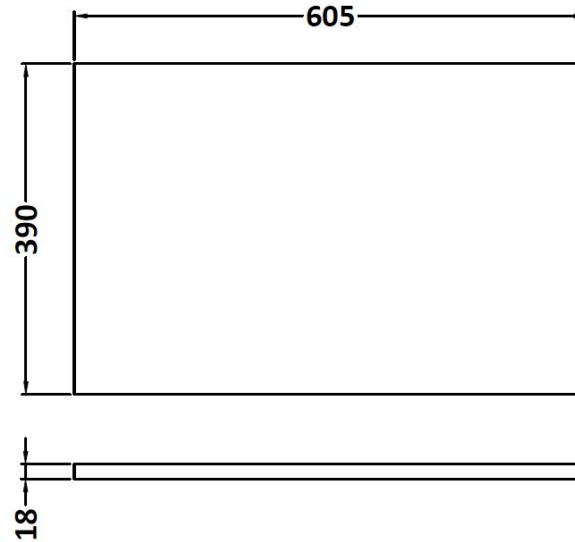

Packaging Dimensions

Height (mm):	885
Width (mm):	620
Depth (mm):	405
Gross Weight (kg):	26.5

Packaging Data

Box Colour:	Brown Cardboard Box
Box Qty:	1
Label Size:	100 x 50
Label Colour:	White Label
Label Qty:	2

Outer Box Dimensions (If Applicable)

Height (mm):	
Width (mm):	
Depth (mm):	
Gross Weight (kg):	
Barcode:	5056211847939

Product Details

Country of Origin:	China
Fitting Instruction:	No
CE & UKCA:	N/A
FSC Certified Materials:	Yes
Colour:	Gloss Grey Mist
Construction Method:	Cam & Wood Dowel
Construction Type:	Rigid
Cabinet Finish:	MFC Painted Gloss
Fascia Finish:	Mdf Painted Gloss
Cabinet Thickness (mm):	16
Fascia Thickness (mm):	18
Drawer Included:	Yes
Drawer Type:	80mm High Metal Softclose
No of Shelves:	0
Hinge Type:	Not Applicable
Hinge Included:	Not Applicable
Adjustable Legs:	No, Not Required
Fixings Included:	Yes
Handle Style:	Contemporary
Waste Shroud:	Yes
Handle Included:	Yes, Supplied
Handle Type:	Strap

Sales Code: MWE460

Description: 600 Worktop (605X390x18mm)

Product Dimensions

Height (mm):	18
Width (mm):	605
Depth (mm):	390
Nett Weight (kg):	2.5

Packaging Dimensions

Height (mm):	25
Width (mm):	625
Depth (mm):	410
Gross Weight (kg):	3

Packaging Data

Box Colour:	Brown Cardboard Box
Box Qty:	1
Label Size:	140 x 20
Label Colour:	White Label
Label Qty:	2

Outer Box Dimensions (If Applicable)

Height (mm):	
Width (mm):	
Depth (mm):	
Gross Weight (kg):	
Barcode:	5056211848158