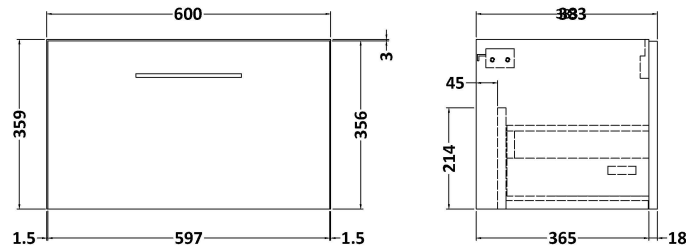

Sales Code: ARN522W

Description: 600 Wh 1-Drawer Vanity & Worktop

Packaging Details

Barcode: 5056462667676

Sales Code: NVF522N

Description: 600 Single Drawer Unit (365 Deep)

Product Dimensions

Height (mm):	359
Width (mm):	600
Depth (mm):	383
Nett Weight (kg):	13

Packaging Dimensions

Height (mm):	391
Width (mm):	632
Depth (mm):	391
Gross Weight (kg):	13.5

Packaging Data

Box Colour:	Brown Cardboard Box
Box Qty:	1
Label Size:	100 x 50
Label Colour:	White Label
Label Qty:	2

Sales Code: MWD560N

Description: 600 Worktop (605X390x18mm)

Product Dimensions

Height (mm):	18
Width (mm):	605
Depth (mm):	390
Nett Weight (kg):	2.5

Packaging Dimensions

Height (mm):	25
Width (mm):	625
Depth (mm):	410
Gross Weight (kg):	3

Packaging Data

Box Colour:	Brown Cardboard Box
Box Qty:	1
Label Size:	50 x 100
Label Colour:	White Label
Label Qty:	2

Outer Box Dimensions (If Applicable)

Height (mm):	
Width (mm):	
Depth (mm):	
Gross Weight (kg):	
Barcode:	5056462660394