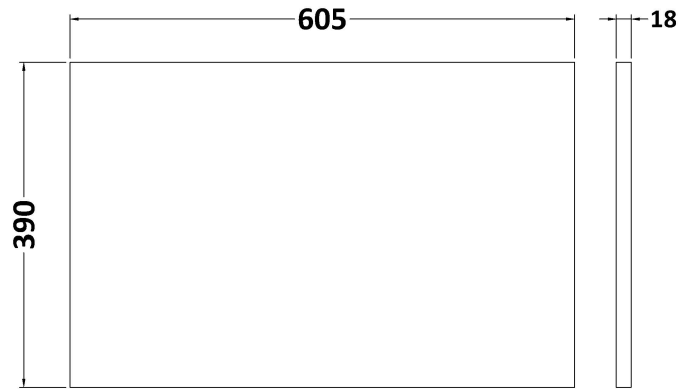

Sales Code: ARN522W

Description: 600 Wh 1-Drawer Vanity & Worktop

Packaging Details

Barcode: 5056462667676

Sales Code: NVF522N

Description: 600 Single Drawer Unit (365 Deep)

Product Dimensions

Height (mm):	359
Width (mm):	600
Depth (mm):	383
Nett Weight (kg):	13

Packaging Dimensions

Height (mm):	391
Width (mm):	632
Depth (mm):	391
Gross Weight (kg):	13.5

Packaging Data

Box Colour:	Brown Cardboard Box
Box Qty:	1
Label Size:	100 x 50
Label Colour:	White Label
Label Qty:	2

Sales Code: MWD560N

Description: 600 Worktop (605X390x18mm)

Product Dimensions

Height (mm):	18
Width (mm):	605
Depth (mm):	390
Nett Weight (kg):	2.5

Packaging Dimensions

Height (mm):	25
Width (mm):	625
Depth (mm):	410
Gross Weight (kg):	3

Packaging Data

Box Colour:	Brown Cardboard Box
Box Qty:	1
Label Size:	50 x 100
Label Colour:	White Label
Label Qty:	2

Outer Box Dimensions (If Applicable)

Height (mm):	
Width (mm):	
Depth (mm):	
Gross Weight (kg):	
Barcode:	5056462660394