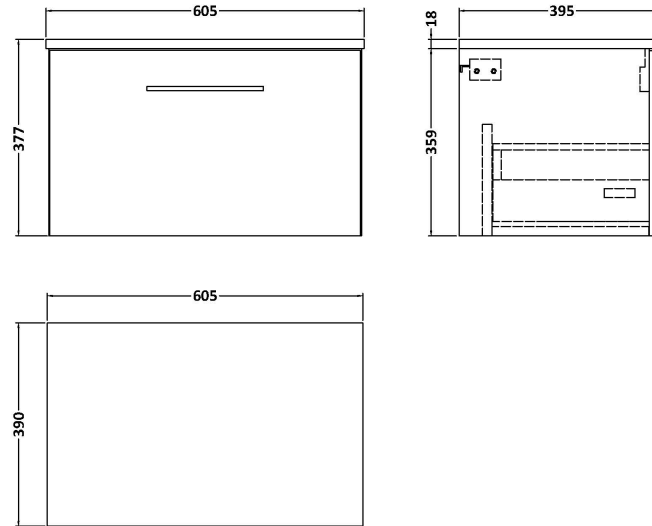

Sales Code: ARN522W

Description: 600 Wh 1-Drawer Vanity & Worktop

Packaging Details

Barcode: 5056462667676

Sales Code: NVF522N

Description: 600 Single Drawer Unit (365 Deep)

Product Dimensions

Height (mm):	359
Width (mm):	600
Depth (mm):	383
Nett Weight (kg):	13

Packaging Dimensions

Height (mm):	391
Width (mm):	632
Depth (mm):	391
Gross Weight (kg):	13.5

Packaging Data

Box Colour:	Brown Cardboard Box
Box Qty:	1
Label Size:	100 x 50
Label Colour:	White Label
Label Qty:	2

Sales Code: MWD560N

Description: 600 Worktop (605X390x18mm)

Product Dimensions

Height (mm):	18
Width (mm):	605
Depth (mm):	390
Nett Weight (kg):	2.5

Packaging Dimensions

Height (mm):	25
Width (mm):	625
Depth (mm):	410
Gross Weight (kg):	3

Packaging Data

Box Colour:	Brown Cardboard Box
Box Qty:	1
Label Size:	50 x 100
Label Colour:	White Label
Label Qty:	2

Outer Box Dimensions (If Applicable)

Height (mm):	
Width (mm):	
Depth (mm):	
Gross Weight (kg):	
Barcode:	5056462660394