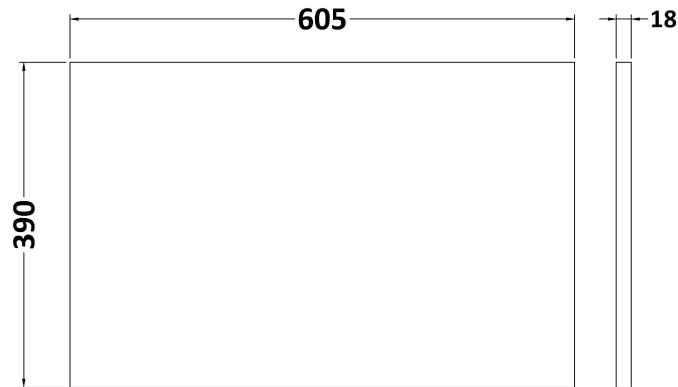

Packaging Dimensions

Height (mm):	391
Width (mm):	632
Depth (mm):	391
Gross Weight (kg):	13.5

Packaging Data

Box Colour:	Brown Cardboard Box
Box Qty:	1
Label Size:	100 x 50
Label Colour:	White Label
Label Qty:	2

Outer Box Dimensions (If Applicable)

Height (mm):	
Width (mm):	
Depth (mm):	
Gross Weight (kg):	
Barcode:	5056462660820

Product Details

Country of Origin:	United Kingdom
Fitting Instruction:	No
CE & UKCA:	N/A
FSC Certified Materials:	Yes
Colour:	Black Woodgrain
Construction Method:	Cam & Wood Dowel
Construction Type:	Rigid
Cabinet Finish:	MFC Textured Woodgrain
Fascia Finish:	MFC Textured Woodgrain
Cabinet Thickness (mm):	18
Fascia Thickness (mm):	18
Drawer Included:	Yes
Drawer Type:	80mm High Metal S/C Inc Galler
No of Shelves:	0
Hinge Type:	Not Applicable
Hinge Included:	Not Applicable
Adjustable Legs:	No, Not Required
Fixings Included:	Yes
Handle Style:	Contemporary
Waste Shroud:	Yes
Handle Included:	Yes, Supplied
Handle Type:	D-Shape

Sales Code: MWD660N

Description: 600 Worktop (605X390x18mm)

Product Dimensions

Height (mm):	18
Width (mm):	605
Depth (mm):	390
Nett Weight (kg):	2.5

Packaging Dimensions

Height (mm):	25
Width (mm):	625
Depth (mm):	410
Gross Weight (kg):	3

Packaging Data

Box Colour:	Brown Cardboard Box
Box Qty:	1
Label Size:	50 x 100
Label Colour:	White Label
Label Qty:	2

Outer Box Dimensions (If Applicable)

Height (mm):	
Width (mm):	
Depth (mm):	
Gross Weight (kg):	
Barcode:	5056462660387