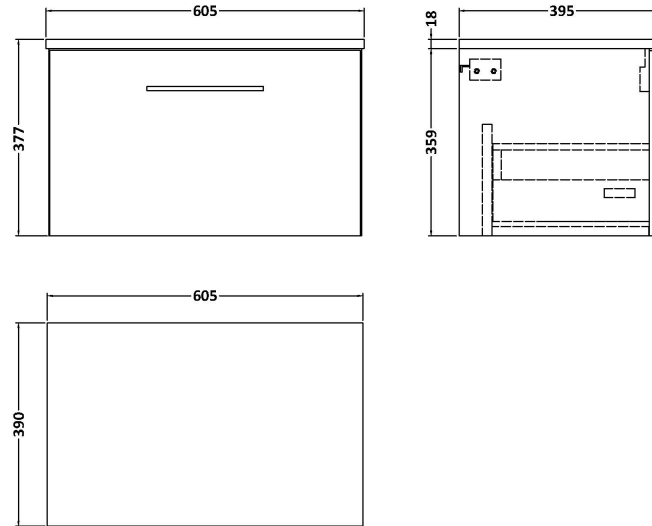

Sales Code: ARN622W

Description: 600 Wh 1-Drawer Vanity & Worktop

Packaging Details

Barcode: 5056462667614

Sales Code: NVF622N

Description: 600 Single Drawer Unit (365 Deep)

Product Dimensions

Height (mm):	359
Width (mm):	600
Depth (mm):	383
Nett Weight (kg):	13

Packaging Dimensions

Height (mm):	391
Width (mm):	632
Depth (mm):	391
Gross Weight (kg):	13.5

Packaging Data

Box Colour:	Brown Cardboard Box
Box Qty:	1
Label Size:	100 x 50
Label Colour:	White Label
Label Qty:	2

Sales Code: MWD660N

Description: 600 Worktop (605X390x18mm)

Product Dimensions

Height (mm):	18
Width (mm):	605
Depth (mm):	390
Nett Weight (kg):	2.5

Packaging Dimensions

Height (mm):	25
Width (mm):	625
Depth (mm):	410
Gross Weight (kg):	3

Packaging Data

Box Colour:	Brown Cardboard Box
Box Qty:	1
Label Size:	50 x 100
Label Colour:	White Label
Label Qty:	2

Outer Box Dimensions (If Applicable)

Height (mm):	
Width (mm):	
Depth (mm):	
Gross Weight (kg):	
Barcode:	5056462660387