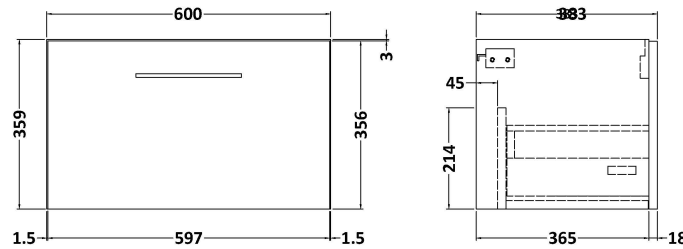

Sales Code: ARN622W

Description: 600 Wh 1-Drawer Vanity & Worktop

Packaging Details

Barcode: 5056462667614

Sales Code: NVF622N

Description: 600 Single Drawer Unit (365 Deep)

Product Dimensions

Height (mm):	359
Width (mm):	600
Depth (mm):	383
Nett Weight (kg):	13

Packaging Dimensions

Height (mm):	391
Width (mm):	632
Depth (mm):	391
Gross Weight (kg):	13.5

Packaging Data

Box Colour:	Brown Cardboard Box
Box Qty:	1
Label Size:	100 x 50
Label Colour:	White Label
Label Qty:	2

Sales Code: MWD660N

Description: 600 Worktop (605X390x18mm)

Product Dimensions

Height (mm):	18
Width (mm):	605
Depth (mm):	390
Nett Weight (kg):	2.5

Packaging Dimensions

Height (mm):	25
Width (mm):	625
Depth (mm):	410
Gross Weight (kg):	3

Packaging Data

Box Colour:	Brown Cardboard Box
Box Qty:	1
Label Size:	50 x 100
Label Colour:	White Label
Label Qty:	2

Outer Box Dimensions (If Applicable)

Height (mm):	
Width (mm):	
Depth (mm):	
Gross Weight (kg):	
Barcode:	5056462660387