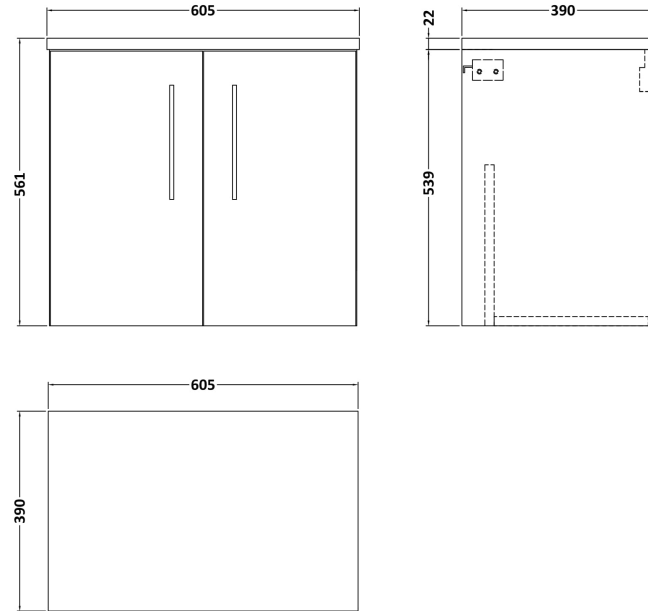

Sales Code: ARN123LBG

Description: 600 Wh 2-Door Vanity & Laminate Top

Packaging Details

Barcode: 5056462679839