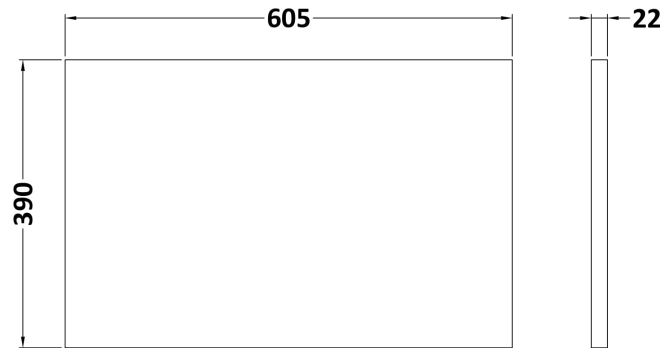

### Product Dimensions

Height (mm):	539
Width (mm):	600
Depth (mm):	383
Nett Weight (kg):	14.2

### Packaging Dimensions

Height (mm):	560
Width (mm):	620
Depth (mm):	405
Gross Weight (kg):	14.7

### Outer Box Dimensions (If Applicable)

Height (mm):	
Width (mm):	
Depth (mm):	
Gross Weight (kg):	
Barcode:	5056462614380

**Sales Code:** LBG600

**Description:** Laminate Worktop 605X390x22mm

**Product Dimensions**

Height (mm):	22
Width (mm):	605
Depth (mm):	390
Nett Weight (kg):	2

**Packaging Dimensions**

Height (mm):	25
Width (mm):	610
Depth (mm):	455
Gross Weight (kg):	2