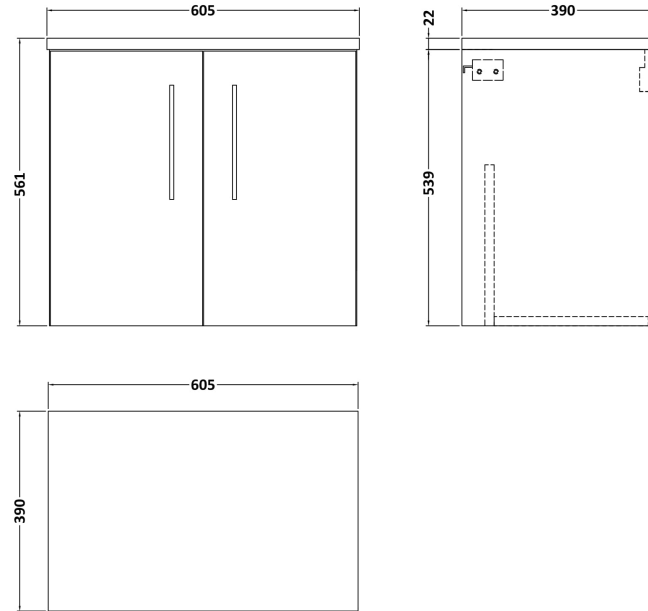

Sales Code: ARN2523LBG

Description: 600 Wh 2-Door Vanity & Laminate Top

Packaging Details

Barcode: 5056462679884

Sales Code: NVF2523

Description: 600 Wh 2-Door Unit (365 Deep)

Product Dimensions

Height (mm):	539
Width (mm):	600
Depth (mm):	383
Nett Weight (kg):	14.2

Packaging Dimensions

Height (mm):	560
Width (mm):	620
Depth (mm):	405
Gross Weight (kg):	14.7

Packaging Data

Box Colour:	Brown Cardboard Box
Box Qty:	1
Label Size:	100 x 50
Label Colour:	White Label
Label Qty:	2

Outer Box Dimensions (If Applicable)

Height (mm):	
Width (mm):	
Depth (mm):	
Gross Weight (kg):	
Barcode:	5056462660011

Product Details

Country of Origin:	United Kingdom
Fitting Instruction:	No
CE & UKCA:	N/A
FSC Certified Materials:	Yes
Colour:	Grey Vicenza Oak
Construction Method:	Cam & Wood Dowel
Construction Type:	Rigid
Cabinet Finish:	MFC Textured Woodgrain
Fascia Finish:	MFC Textured Woodgrain
Cabinet Thickness (mm):	18
Fascia Thickness (mm):	18
Drawer Included:	No
Drawer Type:	Not Applicable
No of Shelves:	0
Hinge Type:	95 Degree Clip-On Soft Close
Hinge Included:	Yes, Supplied
Adjustable Legs:	No, Not Required
Fixings Included:	Yes
Handle Style:	Contemporary
Waste Shroud:	No
Handle Included:	Yes, Supplied
Handle Type:	D-Shape