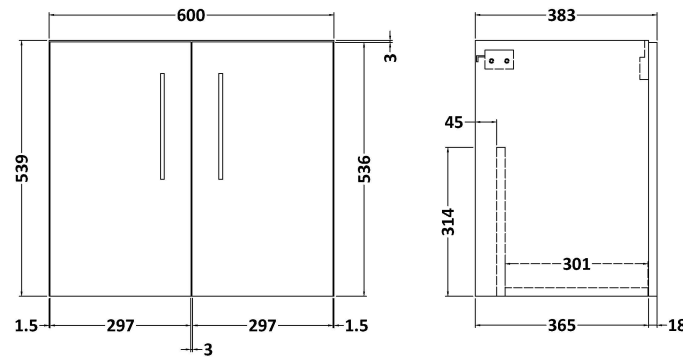

Sales Code: ARN2523LBG

Description: 600 Wh 2-Door Vanity & Laminate Top

Packaging Details

Barcode: 5056462679884

Sales Code: NVF2523

Description: 600 Wh 2-Door Unit (365 Deep)

Product Dimensions

Height (mm):	539
Width (mm):	600
Depth (mm):	383
Nett Weight (kg):	14.2

Packaging Dimensions

Height (mm):	560
Width (mm):	620
Depth (mm):	405
Gross Weight (kg):	14.7

Packaging Data

Box Colour:	Brown Cardboard Box
Box Qty:	1
Label Size:	100 x 50
Label Colour:	White Label
Label Qty:	2

Sales Code: LBG600

Description: Laminate Worktop 605X390x22mm

Product Dimensions	
Height (mm):	22
Width (mm):	605
Depth (mm):	390
Nett Weight (kg):	2
Packaging Dimensions	
Height (mm):	25
Width (mm):	610
Depth (mm):	455
Gross Weight (kg):	2
Packaging Data	
Box Colour:	Brown Cardboard Box
Box Qty:	1
Label Size:	100 x 50
Label Colour:	White Label
Label Qty:	1
Outer Box Dimensions (If Applicable)	
Height (mm):	
Width (mm):	
Depth (mm):	
Gross Weight (kg):	
Barcode:	5056211874164
Product Details	
Country of Origin:	United Kingdom
Fitting Instruction:	No
CE & UKCA:	N/A
FSC Certified Materials:	Yes
Colour:	Bellato Grey
Construction Method:	Not Applicable
Construction Type:	Not Applicable
Cabinet Finish:	Not Applicable
Fascia Finish:	MFC Laminated
Cabinet Thickness (mm):	
Fascia Thickness (mm):	22
Drawer Included:	No
Drawer Type:	Not Applicable
No of Shelves:	0
Hinge Type:	Not Applicable
Hinge Included:	No
Adjustable Legs:	No, Not Required
Fixings Included:	No
Handle Style:	Not Applicable
Waste Shroud:	Not Applicable
Handle Included:	No
Handle Type:	Not Applicable