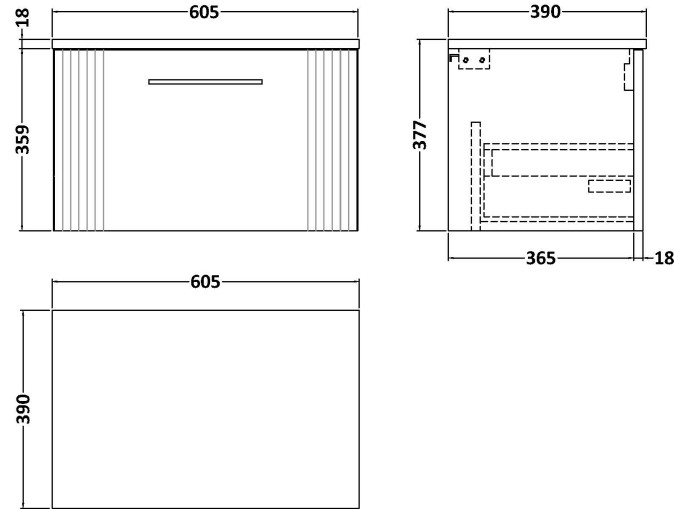

Sales Code: DPF1494W

Description: 600 W/H Single Drawer Vanity & Worktop

Packaging Details

Barcode: 5056462675602

Sales Code: FLT1494

Description: 600 W/H Single Drawer Unit

Product Dimensions

Height (mm):	359
Width (mm):	600
Depth (mm):	383
Nett Weight (kg):	13

Packaging Dimensions

Height (mm):	380
Width (mm):	620
Depth (mm):	405
Gross Weight (kg):	13.5

Packaging Data

Box Colour:	Brown Cardboard Box - Printed
Box Qty:	0
Label Size:	0 x 0
Label Colour:	Not Applicable
Label Qty:	0

Outer Box Dimensions (If Applicable)

Height (mm):	
Width (mm):	
Depth (mm):	
Gross Weight (kg):	
Barcode:	5056462661148

Product Details

Country of Origin:	China
Fitting Instruction:	No
CE & UKCA:	
FSC Certified Materials:	Yes
Colour:	Satin Anthracite
Construction Method:	Cam & Wood Dowel
Construction Type:	Rigid
Cabinet Finish:	MFC Painted Gloss
Fascia Finish:	Mdf Painted Gloss
Cabinet Thickness (mm):	16
Fascia Thickness (mm):	18
Drawer Included:	Yes
Drawer Type:	80mm High Metal S/C Inc Galler
No of Shelves:	0
Hinge Type:	Not Applicable
Hinge Included:	No
Adjustable Legs:	No, Not Required
Fixings Included:	Yes
Handle Style:	Modern
Waste Shroud:	Yes
Handle Included:	Yes, Supplied
Handle Type:	Finger Pull

Sales Code: MWT1460

Description: 600 Worktop (605X390x18mm)

Product Dimensions

Height (mm):	18
Width (mm):	605
Depth (mm):	390
Nett Weight (kg):	2.5

Packaging Dimensions

Height (mm):	25
Width (mm):	625
Depth (mm):	410
Gross Weight (kg):	2.5