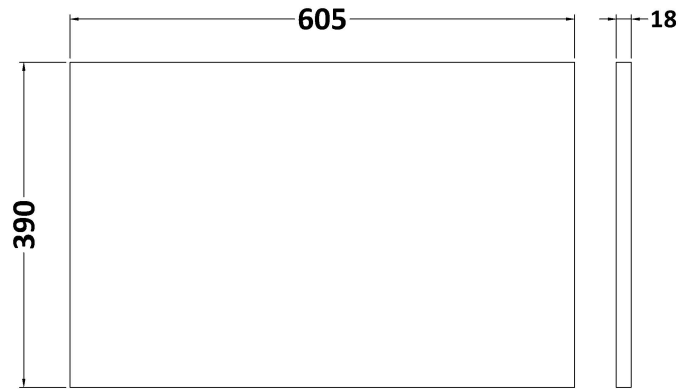

Packaging Dimensions

Height (mm):	380
Width (mm):	620
Depth (mm):	405
Gross Weight (kg):	13.5

Packaging Data

Box Colour:	Brown Cardboard Box - Printed
Box Qty:	0
Label Size:	0 x 0
Label Colour:	Not Applicable
Label Qty:	0

Outer Box Dimensions (If Applicable)

Height (mm):	
Width (mm):	
Depth (mm):	
Gross Weight (kg):	
Barcode:	5056462661148

Product Details

Country of Origin:	China
Fitting Instruction:	No
CE & UKCA:	
FSC Certified Materials:	Yes
Colour:	Satin Anthracite
Construction Method:	Cam & Wood Dowel
Construction Type:	Rigid
Cabinet Finish:	MFC Painted Gloss
Fascia Finish:	Mdf Painted Gloss
Cabinet Thickness (mm):	16
Fascia Thickness (mm):	18
Drawer Included:	Yes
Drawer Type:	80mm High Metal S/C Inc Galler
No of Shelves:	0
Hinge Type:	Not Applicable
Hinge Included:	No
Adjustable Legs:	No, Not Required
Fixings Included:	Yes
Handle Style:	Modern
Waste Shroud:	Yes
Handle Included:	Yes, Supplied
Handle Type:	Finger Pull

Sales Code: MWT1460

Description: 600 Worktop (605X390x18mm)

Product Dimensions

Height (mm):	18
Width (mm):	605
Depth (mm):	390
Nett Weight (kg):	2.5

Packaging Dimensions

Height (mm):	25
Width (mm):	625
Depth (mm):	410
Gross Weight (kg):	2.5

Packaging Data

Box Colour:	Brown Cardboard Box - Printed
Box Qty:	1
Label Size:	100 x 50
Label Colour:	Not Applicable
Label Qty:	0

Outer Box Dimensions (If Applicable)

Height (mm):	
Width (mm):	
Depth (mm):	
Gross Weight (kg):	
Barcode:	5056462661285