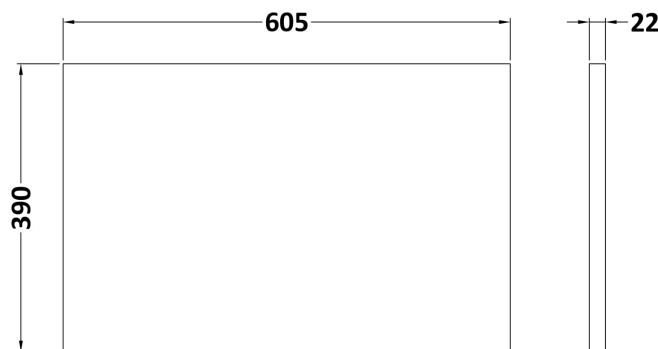

### Product Dimensions

Height (mm):	359
Width (mm):	600
Depth (mm):	383
Nett Weight (kg):	13

### Packaging Dimensions

Height (mm):	380
Width (mm):	620
Depth (mm):	405
Gross Weight (kg):	13.5

### Outer Box Dimensions (If Applicable)

Height (mm):	
Width (mm):	
Depth (mm):	
Gross Weight (kg):	
Barcode:	5056462655444

### Product Dimensions

Height (mm):	22
Width (mm):	605
Depth (mm):	390
Nett Weight (kg):	2