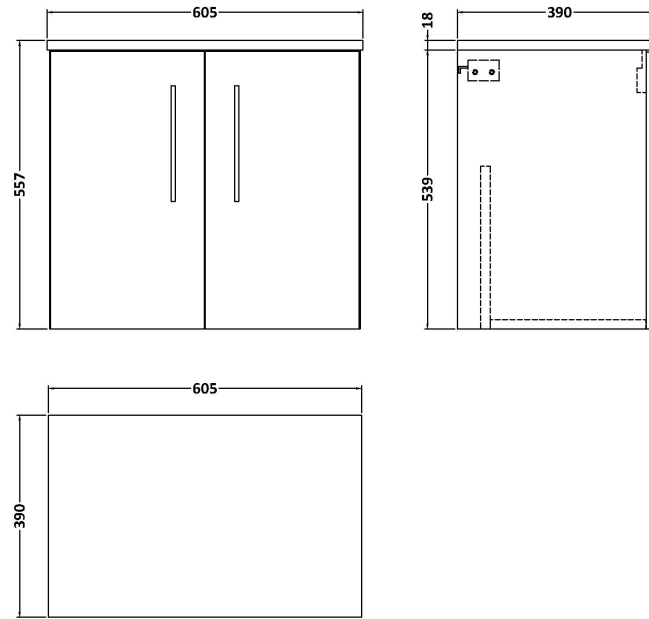

Sales Code: ARN2523W

Description: 600 Wh 2-Door Vanity & Worktop

Packaging Details

Barcode: 5056462667973