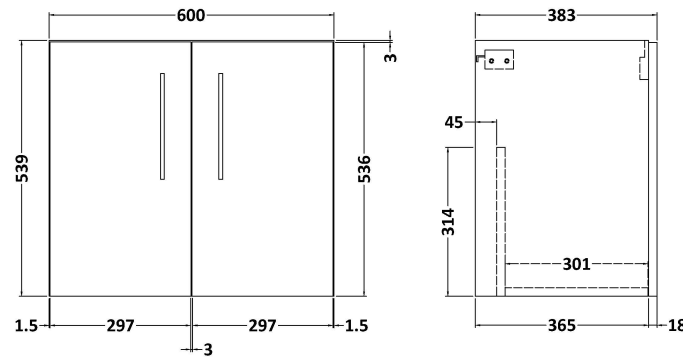

### Product Dimensions

Height (mm):	539
Width (mm):	600
Depth (mm):	383
Nett Weight (kg):	14.2

### Packaging Dimensions

Height (mm):	560
Width (mm):	620
Depth (mm):	405
Gross Weight (kg):	14.7

### Outer Box Dimensions (If Applicable)

Height (mm):	
Width (mm):	
Depth (mm):	
Gross Weight (kg):	
Barcode:	5056462660011

**Sales Code:** MWD2560

**Description:** 600 Worktop (605X390x18mm)

**Product Dimensions**

Height (mm):	18
Width (mm):	605
Depth (mm):	390
Nett Weight (kg):	2.5

**Packaging Dimensions**

Height (mm):	25
Width (mm):	625
Depth (mm):	410
Gross Weight (kg):	3