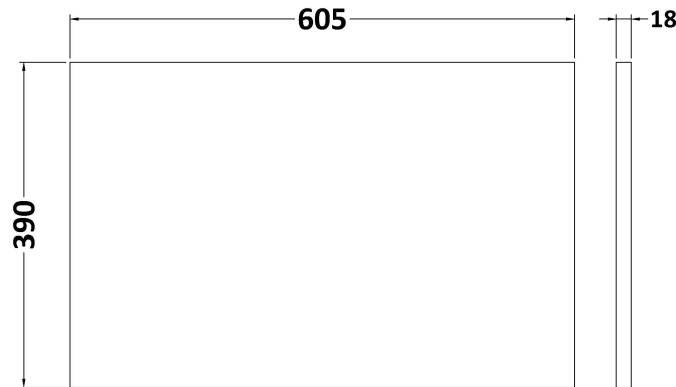

### Product Dimensions

Height (mm):	539
Width (mm):	600
Depth (mm):	383
Nett Weight (kg):	14.2

### Packaging Dimensions

Height (mm):	560
Width (mm):	620
Depth (mm):	405
Gross Weight (kg):	14.7

### Outer Box Dimensions (If Applicable)

Height (mm):	
Width (mm):	
Depth (mm):	
Gross Weight (kg):	
Barcode:	5056462660011

**Sales Code:** MWD2560

**Description:** 600 Worktop (605X390x18mm)

**Product Dimensions**

Height (mm):	18
Width (mm):	605
Depth (mm):	390
Nett Weight (kg):	2.5

**Packaging Dimensions**

Height (mm):	25
Width (mm):	625
Depth (mm):	410
Gross Weight (kg):	3