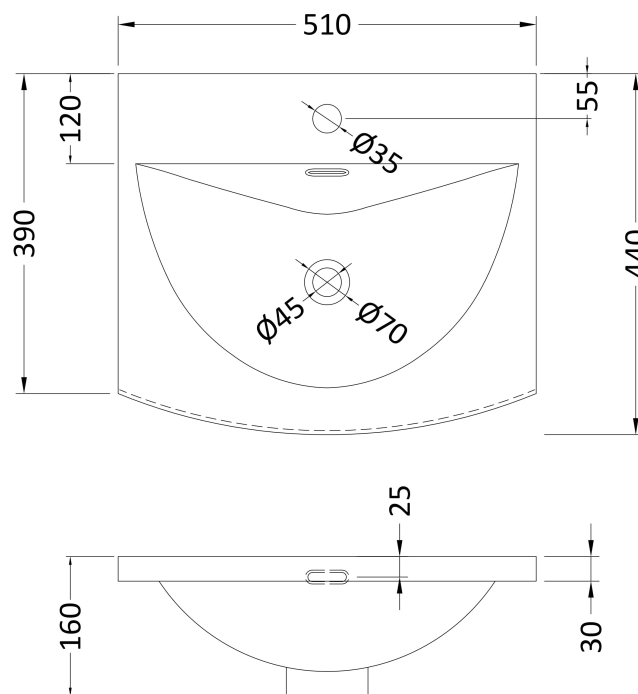

Sales Code: DPF291G

Description: 500 W/H Single Drawer Vanity & Basin 4

Packaging Details

Barcode: 5056462681573

Sales Code: FLT291

Description: 500 W/H Single Drawer Unit

Product Dimensions

Height (mm):	359
Width (mm):	500
Depth (mm):	383
Nett Weight (kg):	12

Packaging Dimensions

Height (mm):	380
Width (mm):	520
Depth (mm):	405
Gross Weight (kg):	12.5

Packaging Data

Box Colour:	Brown Cardboard Box - Printed
Box Qty:	0
Label Size:	0 x 0
Label Colour:	Not Applicable
Label Qty:	0

Sales Code: NVM042

Description: 500 Curved Basin 1Th

Product Dimensions

Height (mm):	160
Width (mm):	510
Depth (mm):	440
Nett Weight (kg):	9

Packaging Dimensions

Height (mm):	190
Width (mm):	530
Depth (mm):	415
Gross Weight (kg):	9.5

Packaging Data

Box Colour:	Brown Cardboard Box - Printed
Box Qty:	1
Label Size:	100 x 50
Label Colour:	White Label
Label Qty:	2

Outer Box Dimensions (If Applicable)

Height (mm):	
Width (mm):	
Depth (mm):	
Gross Weight (kg):	
Barcode:	5056462620985