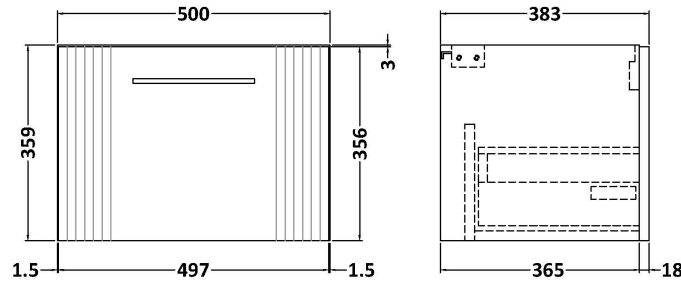

Sales Code: DPF291G

Description: 500 W/H Single Drawer Vanity & Basin 4

Packaging Details

Barcode: 5056462681573

Sales Code: FLT291

Description: 500 W/H Single Drawer Unit

Product Dimensions

Height (mm):	359
Width (mm):	500
Depth (mm):	383
Nett Weight (kg):	12

Packaging Dimensions

Height (mm):	380
Width (mm):	520
Depth (mm):	405
Gross Weight (kg):	12.5

Packaging Data

Box Colour:	Brown Cardboard Box - Printed
Box Qty:	0
Label Size:	0 x 0
Label Colour:	Not Applicable
Label Qty:	0

Sales Code: NVM042

Description: 500 Curved Basin 1Th

Product Dimensions

Height (mm):	160
Width (mm):	510
Depth (mm):	440
Nett Weight (kg):	9

Packaging Dimensions

Height (mm):	190
Width (mm):	530
Depth (mm):	415
Gross Weight (kg):	9.5

Packaging Data

Box Colour:	Brown Cardboard Box - Printed
Box Qty:	1
Label Size:	100 x 50
Label Colour:	White Label
Label Qty:	2

Outer Box Dimensions (If Applicable)

Height (mm):	
Width (mm):	
Depth (mm):	
Gross Weight (kg):	
Barcode:	5056462620985