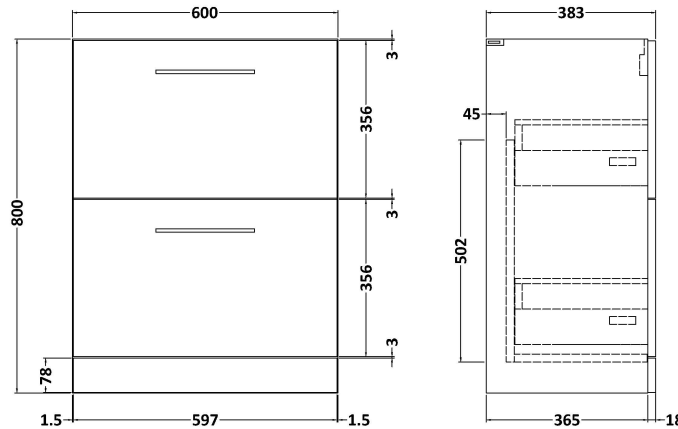

### Product Dimensions

Height (mm):	800
Width (mm):	600
Depth (mm):	383
Nett Weight (kg):	26

### Packaging Dimensions

Height (mm):	835
Width (mm):	632
Depth (mm):	391
Gross Weight (kg):	26.5

### Product Dimensions

Height (mm):	390
Width (mm):	1205
Depth (mm):	175
Nett Weight (kg):	27

### Packaging Dimensions

Height (mm):	205
Width (mm):	1270
Depth (mm):	510
Gross Weight (kg):	27