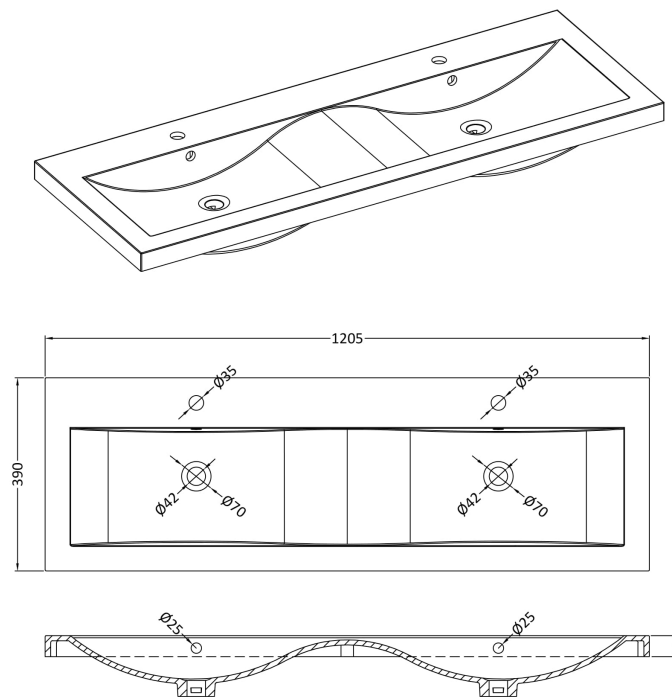

### Product Dimensions

Height (mm):	800
Width (mm):	600
Depth (mm):	383
Nett Weight (kg):	26

### Packaging Dimensions

Height (mm):	835
Width (mm):	632
Depth (mm):	391
Gross Weight (kg):	26.5

### Outer Box Dimensions (If Applicable)

Height (mm):	
Width (mm):	
Depth (mm):	
Gross Weight (kg):	
Barcode:	5056462660691

### Product Dimensions

Height (mm):	390
Width (mm):	1205
Depth (mm):	175
Nett Weight (kg):	27