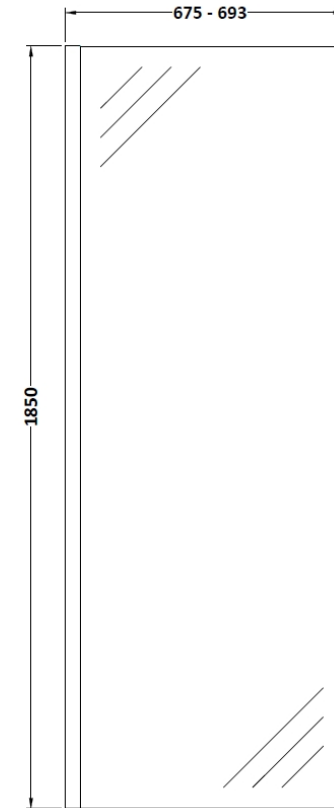

Sales Code: WRSCOBP70

Description: 700 Wetroom Screen Outer Frame 1850X8mm

Packaging Details

Barcode: 5056462645131

Sales Code: WRSC070

Description: Wetroom Screen 700 X 1850 X 8mm

Product Dimensions

Height (mm):	1850
Width (mm):	700
Depth (mm):	14
Nett Weight (kg):	29.5

Packaging Dimensions

Height (mm):	65
Width (mm):	750
Length (mm):	1920
Gross Weight (kg):	29.5

Packaging Data

Box Colour:	Brown Cardboard Box - Printed
Box Qty:	1
Label Size:	100 x 50
Label Colour:	Not Applicable
Label Qty:	0

Outer Box Dimensions (If Applicable)

Height (mm):	
Width (mm):	
Depth (mm):	
Length (mm):	
Gross Weight (kg):	
Barcode:	5055275819005

Product Details

Country of Origin:	China
Fitting Instruction:	No
CE & UKCA:	Yes
Profile Material:	Aluminium
Profile Finish:	Polished Chrome
Adjustments (mm):	675mm - 693mm
Entry Width (mm):	N/A
Swing In Dim (mm):	N/A
Swing Out Dim (mm):	N/A
Radius (mm):	Not Applicable
Glass Thickness (mm):	8
Easy Fit:	No
Easy Clean:	No
Handle Style:	Not Applicable
Handle Material:	Not Applicable
Enclosure Design:	Frameless
Wheel Type:	Not Applicable
Support Bar Included:	Support Bar Included
Extras:	None

Sales Code: WRSF009

Description: 1850 Wetroom Wall Channel Black

Product Dimensions

Height (mm):	1850
Width (mm):	
Depth (mm):	
Nett Weight (kg):	0.6

Packaging Dimensions

Height (mm):	60
Width (mm):	185
Length (mm):	1860
Gross Weight (kg):	0.6