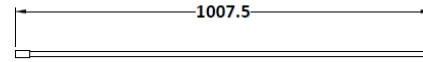

Sales Code: WRSCOBP70

Description: 700 Wetroom Screen Outer Frame 1850X8mm

Packaging Details

Barcode: 5056462645131

Sales Code: WRSC070

Description: Wetroom Screen 700 X 1850 X 8mm

Product Dimensions

Height (mm):	1850
Width (mm):	700
Depth (mm):	14
Nett Weight (kg):	29.5

Packaging Dimensions

Height (mm):	65
Width (mm):	750
Length (mm):	1920
Gross Weight (kg):	29.5

Packaging Data

Box Colour:	Brown Cardboard Box - Printed
Box Qty:	1
Label Size:	100 x 50
Label Colour:	Not Applicable
Label Qty:	0

Outer Box Dimensions (If Applicable)

Height (mm):	
Width (mm):	
Depth (mm):	
Length (mm):	
Gross Weight (kg):	
Barcode:	5055275819005

Product Details

Country of Origin:	China
Fitting Instruction:	No
CE & UKCA:	Yes
Profile Material:	Aluminium
Profile Finish:	Polished Chrome
Adjustments (mm):	675mm - 693mm
Entry Width (mm):	N/A
Swing In Dim (mm):	N/A
Swing Out Dim (mm):	N/A
Radius (mm):	Not Applicable
Glass Thickness (mm):	8
Easy Fit:	No
Easy Clean:	No
Handle Style:	Not Applicable
Handle Material:	Not Applicable
Enclosure Design:	Frameless
Wheel Type:	Not Applicable
Support Bar Included:	Support Bar Included
Extras:	None