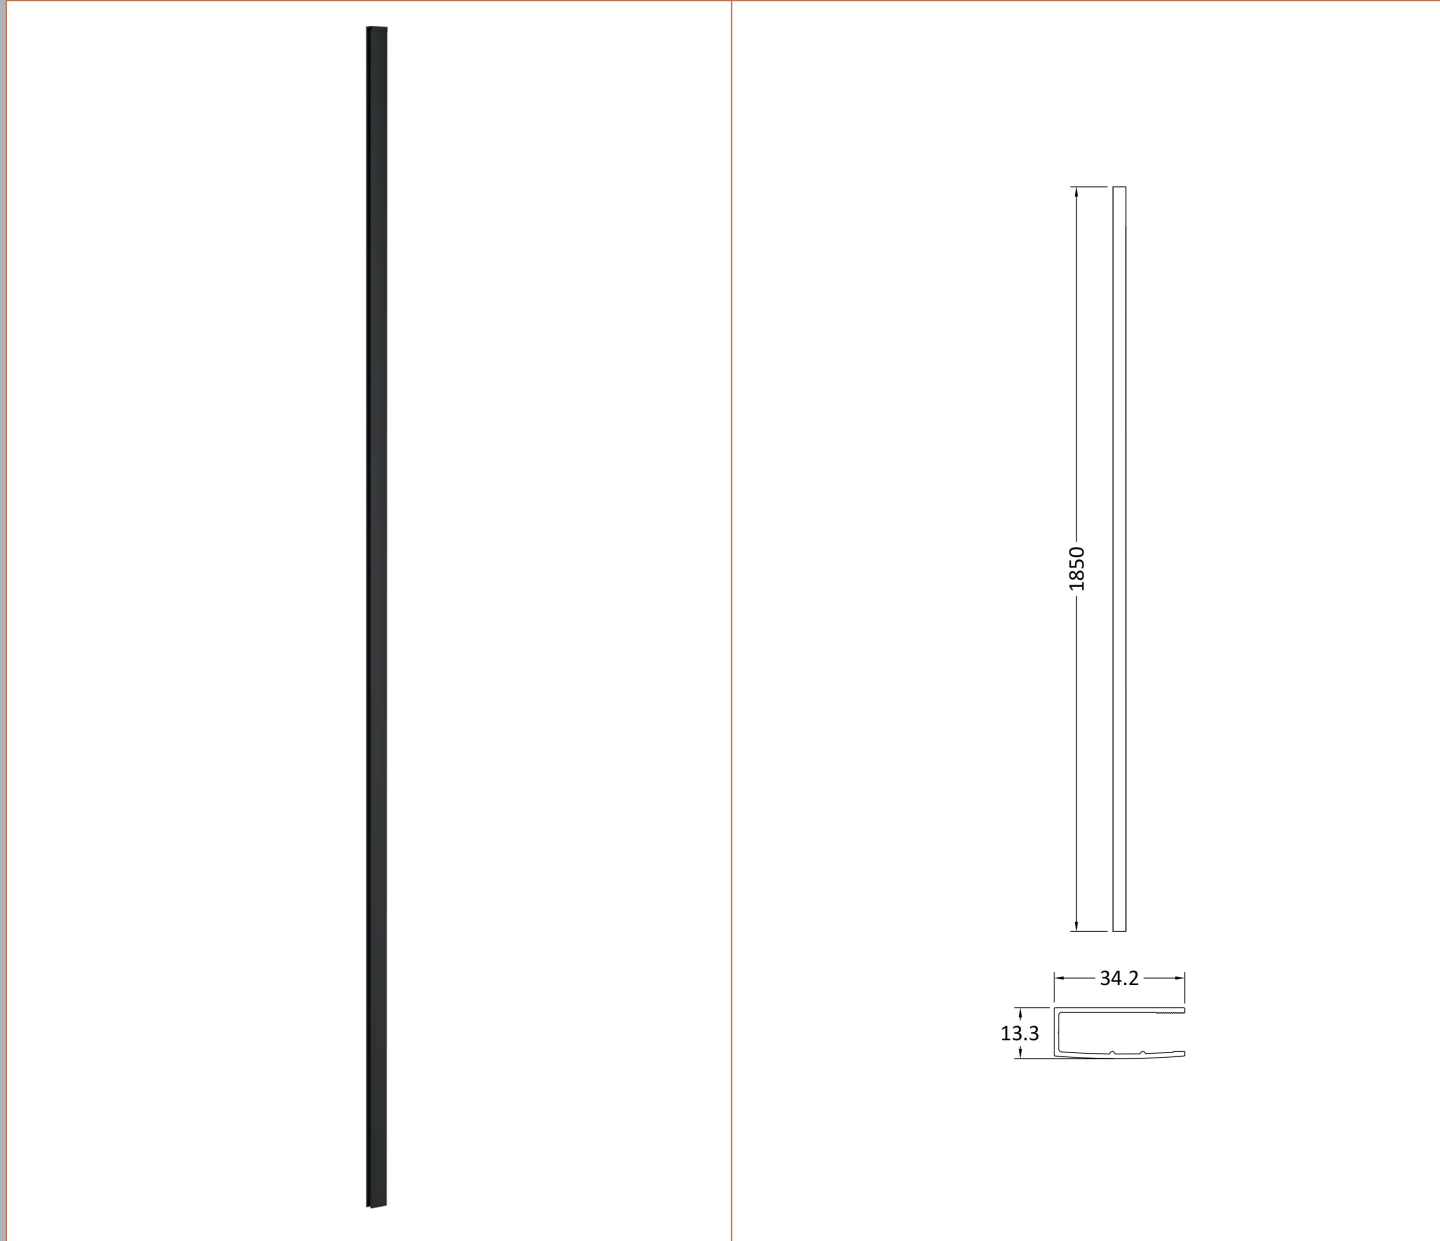

Outer Box Dimensions (If Applicable)

Height (mm):	
Width (mm):	
Depth (mm):	
Length (mm):	
Gross Weight (kg):	
Barcode:	5055275819005

Product Details

Country of Origin:	China
Fitting Instruction:	No
CE & UKCA:	Yes
Profile Material:	Aluminium
Profile Finish:	Polished Chrome
Adjustments (mm):	675mm - 693mm
Entry Width (mm):	N/A
Swing In Dim (mm):	N/A
Swing Out Dim (mm):	N/A
Radius (mm):	Not Applicable
Glass Thickness (mm):	8
Easy Fit:	No
Easy Clean:	No
Handle Style:	Not Applicable
Handle Material:	Not Applicable
Enclosure Design:	Frameless
Wheel Type:	Not Applicable
Support Bar Included:	Support Bar Included
Extras:	None

Sales Code: WRSF009

Description: 1850 Wetroom Wall Channel Black

Product Dimensions

Height (mm):	1850
Width (mm):	
Depth (mm):	
Nett Weight (kg):	0.6

Packaging Dimensions

Height (mm):	60
Width (mm):	185
Length (mm):	1860
Gross Weight (kg):	0.6

Product Details

Country of Origin:	China
Fitting Instruction:	No
CE & UKCA:	N/A
Profile Material:	Aluminium
Profile Finish:	Matt Black
Adjustments (mm):	18mm
Entry Width (mm):	N/A
Swing In Dim (mm):	N/A
Swing Out Dim (mm):	N/A
Radius (mm):	Not Applicable
Glass Thickness (mm):	
Easy Fit:	Not Applicable
Easy Clean:	Not Applicable
Handle Style:	Not Applicable
Handle Material:	Not Applicable
Enclosure Design:	Not Applicable
Wheel Type:	Not Applicable
Support Bar Included:	Support Bar Not Included
Extras:	None

Sales Code: WRSF009U

Description: 1850 Decorative Profile Undrilled Black

Product Dimensions

Height (mm):	1850
Width (mm):	34
Depth (mm):	13
Nett Weight (kg):	0.6

Packaging Dimensions

Height (mm):	60
Width (mm):	185
Length (mm):	1860
Gross Weight (kg):	0.6