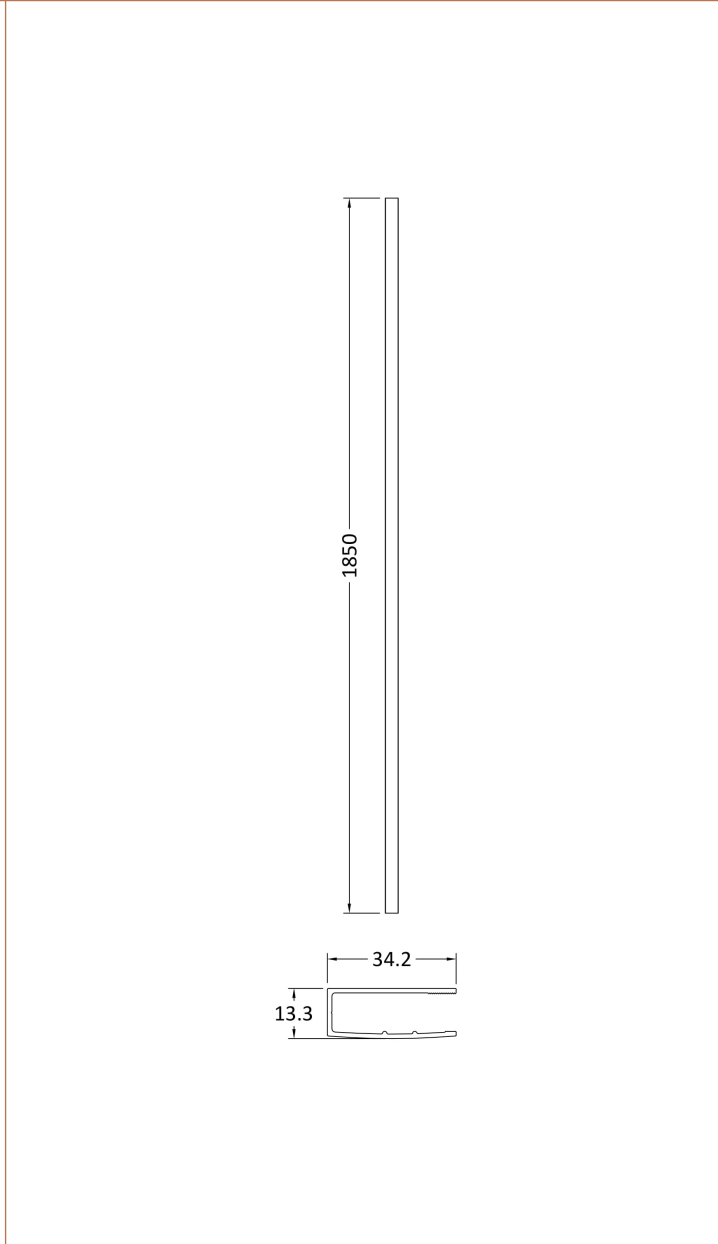

Packaging Dimensions

Height (mm):	65
Width (mm):	750
Length (mm):	1920
Gross Weight (kg):	29.5

Packaging Data

Box Colour:	Brown Cardboard Box - Printed
Box Qty:	1
Label Size:	100 x 50
Label Colour:	Not Applicable
Label Qty:	0

Outer Box Dimensions (If Applicable)

Height (mm):	
Width (mm):	
Depth (mm):	
Length (mm):	
Gross Weight (kg):	
Barcode:	5055275819005

Product Details

Country of Origin:	China
Fitting Instruction:	No
CE & UKCA:	Yes
Profile Material:	Aluminium
Profile Finish:	Polished Chrome
Adjustments (mm):	675mm - 693mm
Entry Width (mm):	N/A
Swing In Dim (mm):	N/A
Swing Out Dim (mm):	N/A
Radius (mm):	Not Applicable
Glass Thickness (mm):	8
Easy Fit:	No
Easy Clean:	No
Handle Style:	Not Applicable
Handle Material:	Not Applicable
Enclosure Design:	Frameless
Wheel Type:	Not Applicable
Support Bar Included:	Support Bar Included
Extras:	None

Sales Code: WRSF009

Description: 1850 Wetroom Wall Channel Black

Product Dimensions

Height (mm):	1850
Width (mm):	
Depth (mm):	
Nett Weight (kg):	0.6

Packaging Dimensions

Height (mm):	60
Width (mm):	185
Length (mm):	1860
Gross Weight (kg):	0.6

Sales Code: WRSF009U

Description: 1850 Decorative Profile Undrilled Black

Product Dimensions

Height (mm):	1850
Width (mm):	34
Depth (mm):	13
Nett Weight (kg):	0.6

Packaging Dimensions

Height (mm):	60
Width (mm):	185
Length (mm):	1860
Gross Weight (kg):	0.6