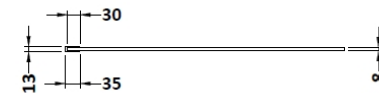

Sales Code: WRSCOBP70

Description: 700 Wetroom Screen Outer Frame 1850X8mm

Packaging Details

Barcode: 5056462645131

Sales Code: WRSC070

Description: Wetroom Screen 700 X 1850 X 8mm

Product Dimensions

Height (mm):	1850
Width (mm):	700
Depth (mm):	14
Nett Weight (kg):	29.5

Packaging Dimensions

Height (mm):	65
Width (mm):	750
Length (mm):	1920
Gross Weight (kg):	29.5

Packaging Data

Box Colour:	Brown Cardboard Box - Printed
Box Qty:	1
Label Size:	100 x 50
Label Colour:	Not Applicable
Label Qty:	0

Outer Box Dimensions (If Applicable)

Height (mm):	
Width (mm):	
Depth (mm):	
Length (mm):	
Gross Weight (kg):	
Barcode:	5055275819005

Product Details

Country of Origin:	China
Fitting Instruction:	No
CE & UKCA:	Yes
Profile Material:	Aluminium
Profile Finish:	Polished Chrome
Adjustments (mm):	675mm - 693mm
Entry Width (mm):	N/A
Swing In Dim (mm):	N/A
Swing Out Dim (mm):	N/A
Radius (mm):	Not Applicable
Glass Thickness (mm):	8
Easy Fit:	No
Easy Clean:	No
Handle Style:	Not Applicable
Handle Material:	Not Applicable
Enclosure Design:	Frameless
Wheel Type:	Not Applicable
Support Bar Included:	Support Bar Included
Extras:	None