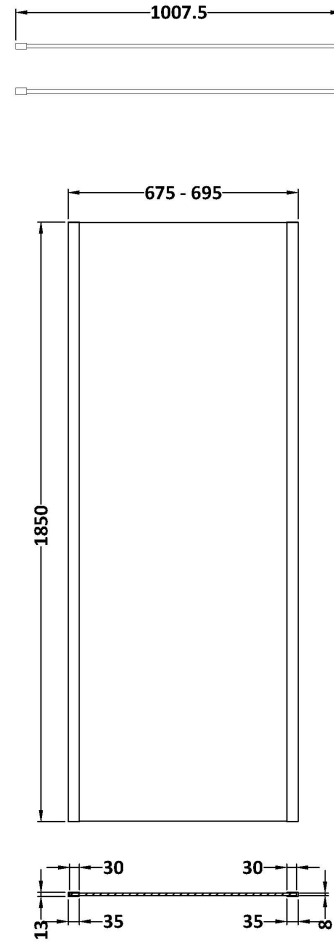

Sales Code: WRSCOBP70

Description: 700 Wetroom Screen Outer Frame 1850X8mm

Packaging Details

Barcode: 5056462645131

Sales Code: WRSC070

Description: Wetroom Screen 700 X 1850 X 8mm

Product Dimensions

Height (mm):	1850
Width (mm):	700
Depth (mm):	14
Nett Weight (kg):	29.5

Packaging Dimensions

Height (mm):	65
Width (mm):	750
Length (mm):	1920
Gross Weight (kg):	29.5

Packaging Data

Box Colour:	Brown Cardboard Box - Printed
Box Qty:	1
Label Size:	100 x 50
Label Colour:	Not Applicable
Label Qty:	0

Outer Box Dimensions (If Applicable)

Height (mm):	
Width (mm):	
Depth (mm):	
Length (mm):	
Gross Weight (kg):	
Barcode:	5055275819005

Product Details

Country of Origin:	China
Fitting Instruction:	No
CE & UKCA:	Yes
Profile Material:	Aluminium
Profile Finish:	Polished Chrome
Adjustments (mm):	675mm - 693mm
Entry Width (mm):	N/A
Swing In Dim (mm):	N/A
Swing Out Dim (mm):	N/A
Radius (mm):	Not Applicable
Glass Thickness (mm):	8
Easy Fit:	No
Easy Clean:	No
Handle Style:	Not Applicable
Handle Material:	Not Applicable
Enclosure Design:	Frameless
Wheel Type:	Not Applicable
Support Bar Included:	Support Bar Included
Extras:	None

Sales Code: WRSF009

Description: 1850 Wetroom Wall Channel Black

Product Dimensions

Height (mm):	1850
Width (mm):	
Depth (mm):	
Nett Weight (kg):	0.6

Packaging Dimensions

Height (mm):	60
Width (mm):	185
Length (mm):	1860
Gross Weight (kg):	0.6