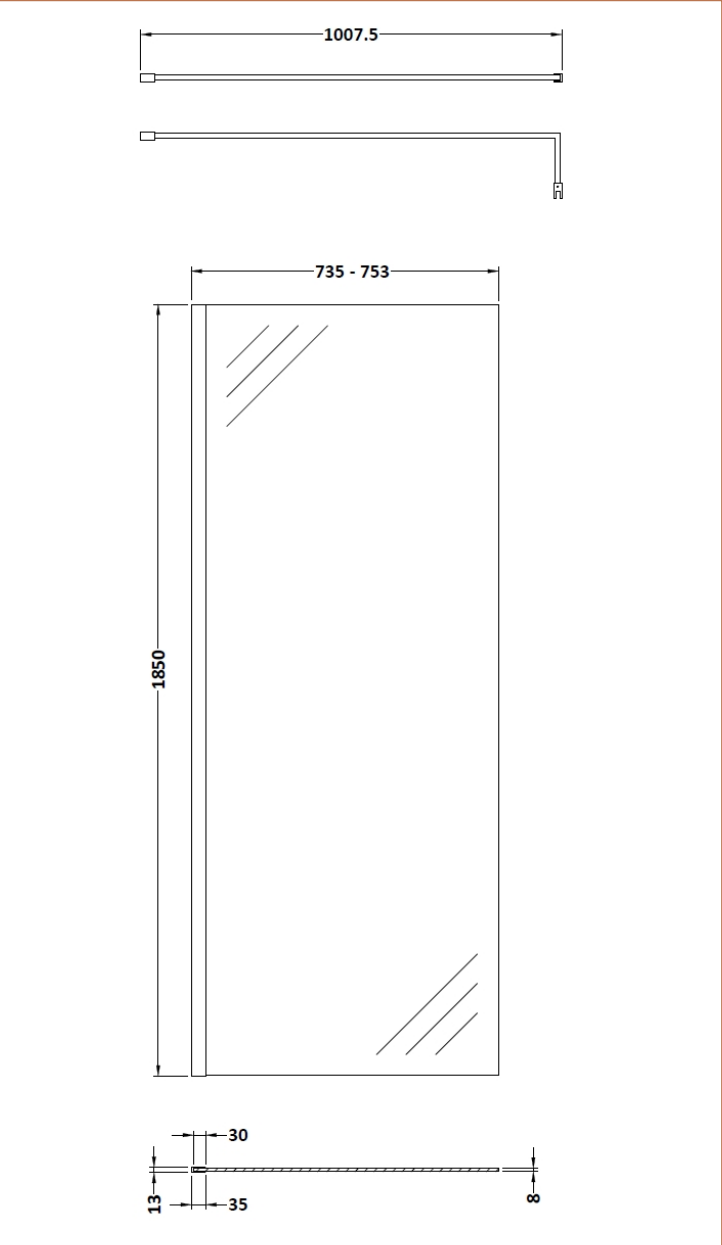

Sales Code: WRSCBP076

Description: Wetroom Screen 760X1850x8mm Black

Packaging Details

Barcode: 5056211897460

Sales Code: WRSC076

Description: Wetroom Screen 760 X 1850 X 8mm

Product Dimensions

Height (mm):	1850
Width (mm):	760
Depth (mm):	14
Nett Weight (kg):	32.5

Packaging Dimensions

Height (mm):	65
Width (mm):	810
Length (mm):	1920
Gross Weight (kg):	32.5

Packaging Data

Box Colour:	Brown Cardboard Box - Printed
Box Qty:	1
Label Size:	100 x 50
Label Colour:	Not Applicable
Label Qty:	0

Outer Box Dimensions (If Applicable)

Height (mm):	
Width (mm):	
Depth (mm):	
Length (mm):	
Gross Weight (kg):	
Barcode:	5055275819012

Product Details

Country of Origin:	China
Fitting Instruction:	No
CE & UKCA:	Yes
Profile Material:	Aluminium
Profile Finish:	Polished Chrome
Adjustments (mm):	735mm - 753mm
Entry Width (mm):	N/A
Swing In Dim (mm):	N/A
Swing Out Dim (mm):	N/A
Radius (mm):	Not Applicable
Glass Thickness (mm):	8
Easy Fit:	No
Easy Clean:	No
Handle Style:	Not Applicable
Handle Material:	Not Applicable
Enclosure Design:	Frameless
Wheel Type:	Not Applicable
Support Bar Included:	Support Bar Included
Extras:	None

Sales Code: WRSF009

Description: 1850 Wetroom Wall Channel Black

Product Dimensions

Height (mm):	1850
Width (mm):	
Depth (mm):	
Nett Weight (kg):	0.6

Packaging Dimensions

Height (mm):	60
Width (mm):	185
Length (mm):	1860
Gross Weight (kg):	0.6