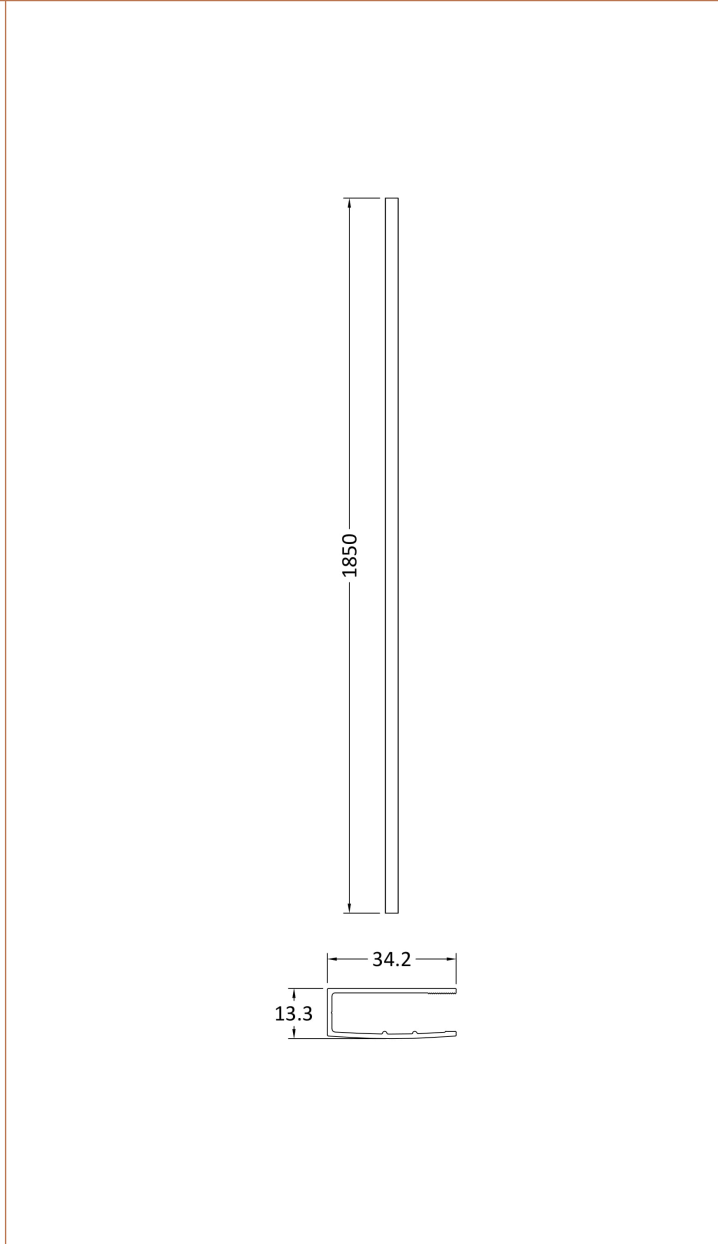

Sales Code: WRSCBP076

Description: Wetroom Screen 760X1850x8mm Black

Packaging Details

Barcode: 5056211897460

Sales Code: WRSC076

Description: Wetroom Screen 760 X 1850 X 8mm

Product Dimensions

Height (mm):	1850
Width (mm):	760
Depth (mm):	14
Nett Weight (kg):	32.5

Packaging Dimensions

Height (mm):	65
Width (mm):	810
Length (mm):	1920
Gross Weight (kg):	32.5

Packaging Data

Box Colour:	Brown Cardboard Box - Printed
Box Qty:	1
Label Size:	100 x 50
Label Colour:	Not Applicable
Label Qty:	0

Outer Box Dimensions (If Applicable)

Height (mm):	
Width (mm):	
Depth (mm):	
Length (mm):	
Gross Weight (kg):	
Barcode:	5055275819012

Product Details

Country of Origin:	China
Fitting Instruction:	No
CE & UKCA:	Yes
Profile Material:	Aluminium
Profile Finish:	Polished Chrome
Adjustments (mm):	735mm - 753mm
Entry Width (mm):	N/A
Swing In Dim (mm):	N/A
Swing Out Dim (mm):	N/A
Radius (mm):	Not Applicable
Glass Thickness (mm):	8
Easy Fit:	No
Easy Clean:	No
Handle Style:	Not Applicable
Handle Material:	Not Applicable
Enclosure Design:	Frameless
Wheel Type:	Not Applicable
Support Bar Included:	Support Bar Included
Extras:	None

Sales Code: WRSF009

Description: 1850 Wetroom Wall Channel Black

Product Dimensions

Height (mm):	1850
Width (mm):	
Depth (mm):	
Nett Weight (kg):	0.6

Packaging Dimensions

Height (mm):	60
Width (mm):	185
Length (mm):	1860
Gross Weight (kg):	0.6