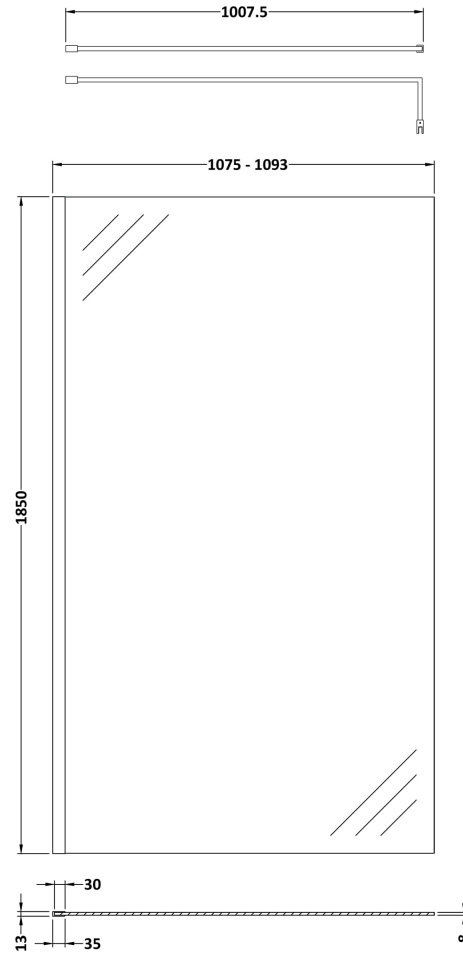

Sales Code: WRSCBP11

Description: Wetroom Screen 1100X1850x8mm Black

Packaging Details

Barcode: 5056211897507

Sales Code: WRSC11

Description: Wetroom Screen 1100 X 1850 X 8mm

Product Dimensions

Height (mm):	1850
Width (mm):	1100
Depth (mm):	14
Nett Weight (kg):	46

Packaging Dimensions

Height (mm):	65
Width (mm):	1150
Length (mm):	1920
Gross Weight (kg):	46

Packaging Data

Box Colour:	Brown Cardboard Box - Printed
Box Qty:	1
Label Size:	100 x 50
Label Colour:	Not Applicable
Label Qty:	0

Outer Box Dimensions (If Applicable)

Height (mm):	
Width (mm):	
Depth (mm):	
Length (mm):	
Gross Weight (kg):	
Barcode:	5055275831748

Product Details

Country of Origin:	China
Fitting Instruction:	No
CE & UKCA:	Yes
Profile Material:	Aluminium
Profile Finish:	Polished Chrome
Adjustments (mm):	1075mm-1093mm
Entry Width (mm):	N/A
Swing In Dim (mm):	N/A
Swing Out Dim (mm):	N/A
Radius (mm):	Not Applicable
Glass Thickness (mm):	8
Easy Fit:	No
Easy Clean:	No
Handle Style:	Not Applicable
Handle Material:	Not Applicable
Enclosure Design:	Frameless
Wheel Type:	Not Applicable
Support Bar Included:	Support Bar Included
Extras:	None