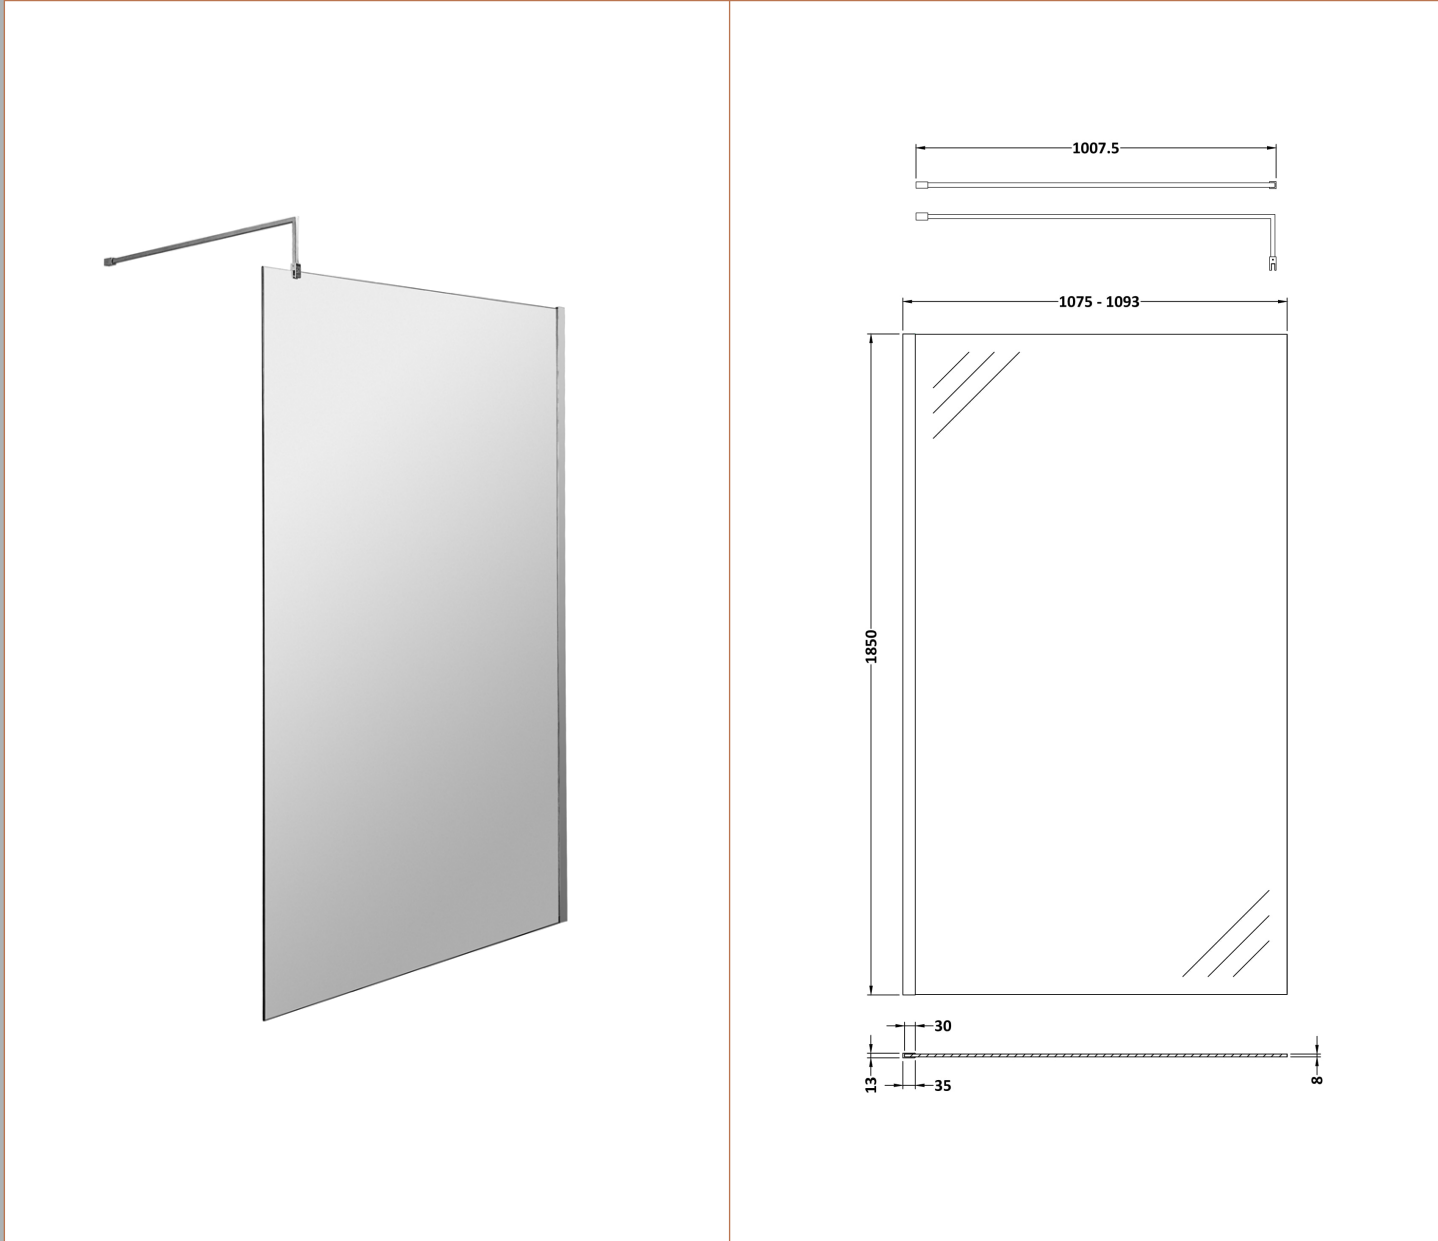

Sales Code: WRSCBP11

Description: Wetroom Screen 1100X1850x8mm Black

Packaging Details

Barcode: 5056211897507

Sales Code: WRSC11

Description: Wetroom Screen 1100 X 1850 X 8mm

Product Dimensions

Height (mm):	1850
Width (mm):	1100
Depth (mm):	14
Nett Weight (kg):	46

Packaging Dimensions

Height (mm):	65
Width (mm):	1150
Length (mm):	1920
Gross Weight (kg):	46

Packaging Data

Box Colour:	Brown Cardboard Box - Printed
Box Qty:	1
Label Size:	100 x 50
Label Colour:	Not Applicable
Label Qty:	0

Sales Code: WRSF009

Description: 1850 Wetroom Wall Channel Black

Product Dimensions	
Height (mm):	1850
Width (mm):	
Depth (mm):	
Nett Weight (kg):	0.6
Packaging Dimensions	
Height (mm):	60
Width (mm):	185
Length (mm):	1860
Gross Weight (kg):	0.6
Packaging Data	
Box Colour:	Brown Cardboard Box - Printed
Box Qty:	1
Label Size:	100 x 50
Label Colour:	White Label
Label Qty:	1
Outer Box Dimensions (If Applicable)	
Height (mm):	
Width (mm):	
Depth (mm):	
Length (mm):	
Gross Weight (kg):	
Barcode:	5056211897224
Product Details	
Country of Origin:	China
Fitting Instruction:	No
CE & UKCA:	N/A
Profile Material:	Aluminium
Profile Finish:	Matt Black
Adjustments (mm):	18mm
Entry Width (mm):	N/A
Swing In Dim (mm):	N/A
Swing Out Dim (mm):	N/A
Radius (mm):	Not Applicable
Glass Thickness (mm):	
Easy Fit:	Not Applicable
Easy Clean:	Not Applicable
Handle Style:	Not Applicable
Handle Material:	Not Applicable
Enclosure Design:	Not Applicable
Wheel Type:	Not Applicable
Support Bar Included:	Support Bar Not Included
Extras:	None