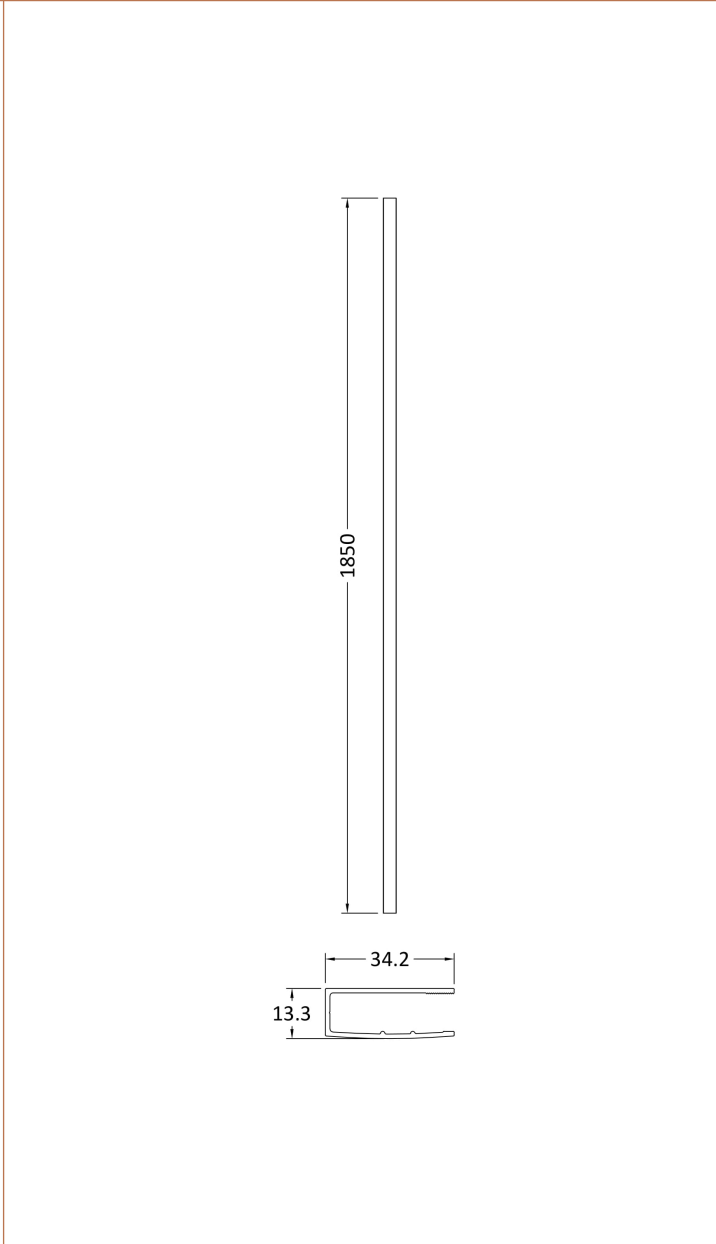

Packaging Dimensions

Height (mm):	65
Width (mm):	1150
Length (mm):	1920
Gross Weight (kg):	46

Packaging Data

Box Colour:	Brown Cardboard Box - Printed
Box Qty:	1
Label Size:	100 x 50
Label Colour:	Not Applicable
Label Qty:	0

Outer Box Dimensions (If Applicable)

Height (mm):	
Width (mm):	
Depth (mm):	
Length (mm):	
Gross Weight (kg):	
Barcode:	5055275831748

Product Details

Country of Origin:	China
Fitting Instruction:	No
CE & UKCA:	Yes
Profile Material:	Aluminium
Profile Finish:	Polished Chrome
Adjustments (mm):	1075mm-1093mm
Entry Width (mm):	N/A
Swing In Dim (mm):	N/A
Swing Out Dim (mm):	N/A
Radius (mm):	Not Applicable
Glass Thickness (mm):	8
Easy Fit:	No
Easy Clean:	No
Handle Style:	Not Applicable
Handle Material:	Not Applicable
Enclosure Design:	Frameless
Wheel Type:	Not Applicable
Support Bar Included:	Support Bar Included
Extras:	None

Sales Code: WRSF009

Description: 1850 Wetroom Wall Channel Black

Product Dimensions	
Height (mm):	1850
Width (mm):	
Depth (mm):	
Nett Weight (kg):	0.6
Packaging Dimensions	
Height (mm):	60
Width (mm):	185
Length (mm):	1860
Gross Weight (kg):	0.6
Packaging Data	
Box Colour:	Brown Cardboard Box - Printed
Box Qty:	1
Label Size:	100 x 50
Label Colour:	White Label
Label Qty:	1
Outer Box Dimensions (If Applicable)	
Height (mm):	
Width (mm):	
Depth (mm):	
Length (mm):	
Gross Weight (kg):	
Barcode:	5056211897224
Product Details	
Country of Origin:	China
Fitting Instruction:	No
CE & UKCA:	N/A
Profile Material:	Aluminium
Profile Finish:	Matt Black
Adjustments (mm):	18mm
Entry Width (mm):	N/A
Swing In Dim (mm):	N/A
Swing Out Dim (mm):	N/A
Radius (mm):	Not Applicable
Glass Thickness (mm):	
Easy Fit:	Not Applicable
Easy Clean:	Not Applicable
Handle Style:	Not Applicable
Handle Material:	Not Applicable
Enclosure Design:	Not Applicable
Wheel Type:	Not Applicable
Support Bar Included:	Support Bar Not Included
Extras:	None