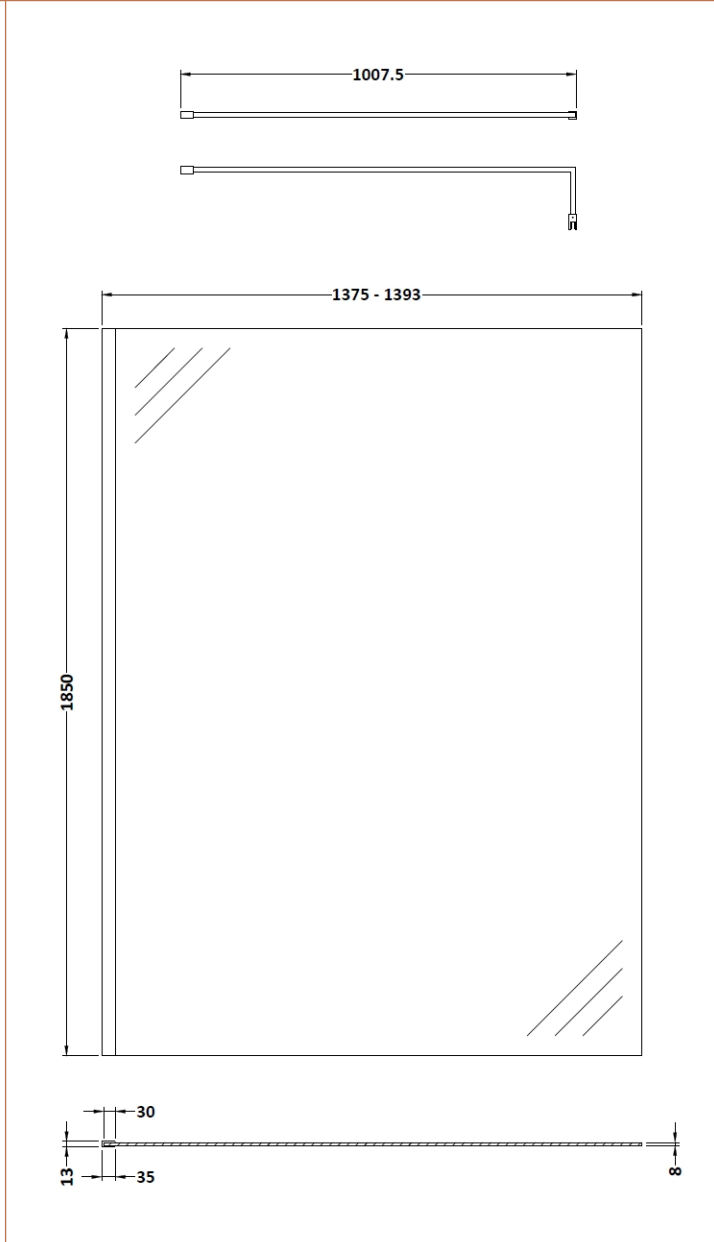

### Packaging Details

Barcode: 5056211897521

Sales Code: WRSC14

Description: Wetroom Screen 1400 X 1850 X 8mm

**Product Dimensions**

Height (mm):	1850
Width (mm):	1400
Depth (mm):	14
Nett Weight (kg):	59.5

**Packaging Dimensions**

Height (mm):	65
Width (mm):	1450
Length (mm):	1920
Gross Weight (kg):	59.5

**Packaging Data**

Box Colour:	Brown Cardboard Box - Printed
Box Qty:	1
Label Size:	100 x 50
Label Colour:	Not Applicable
Label Qty:	0

**Outer Box Dimensions (If Applicable)**

Height (mm):	
Width (mm):	
Depth (mm):	
Length (mm):	
Gross Weight (kg):	
Barcode:	5055275819067

**Product Details**

Country of Origin:	China
Fitting Instruction:	No
CE & UKCA:	Yes
Profile Material:	Aluminium
Profile Finish:	Polished Chrome
Adjustments (mm):	1375mm - 1393mm
Entry Width (mm):	N/A
Swing In Dim (mm):	N/A
Swing Out Dim (mm):	N/A
Radius (mm):	Not Applicable
Glass Thickness (mm):	8
Easy Fit:	No
Easy Clean:	No
Handle Style:	Not Applicable
Handle Material:	Not Applicable
Enclosure Design:	Frameless
Wheel Type:	Not Applicable
Support Bar Included:	Support Bar Included
Extras:	None

### Product Dimensions

Height (mm):	15
Width (mm):	150
Depth (mm):	1000
Nett Weight (kg):	0.67