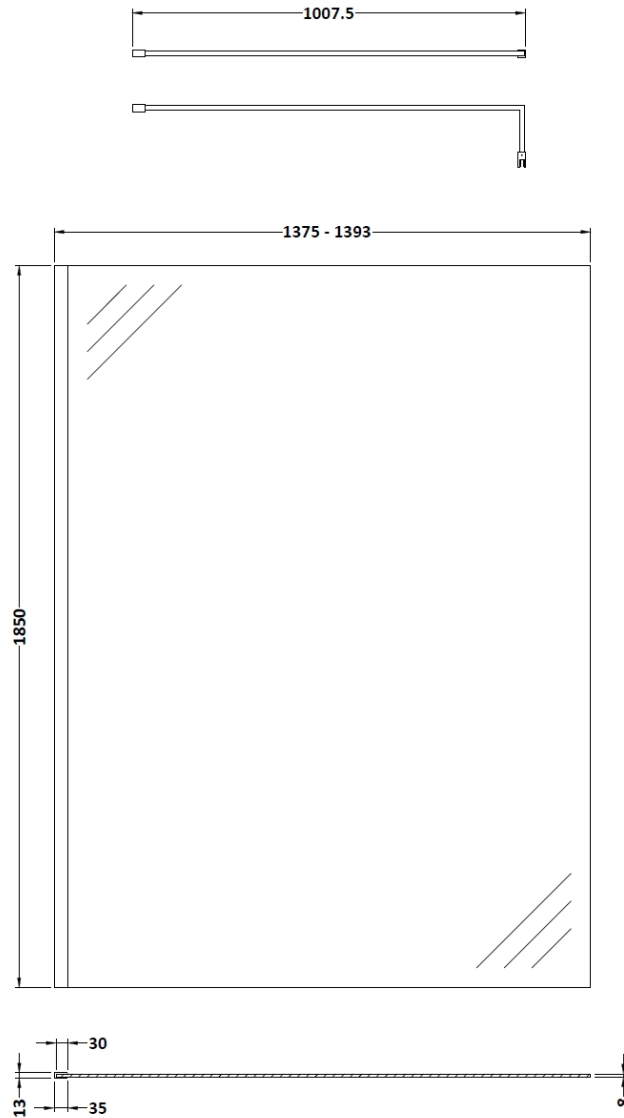

### Packaging Details

Barcode: 5056211897521

Sales Code: WRSC14

Description: Wetroom Screen 1400 X 1850 X 8mm

**Product Dimensions**

Height (mm):	1850
Width (mm):	1400
Depth (mm):	14
Nett Weight (kg):	59.5

**Packaging Dimensions**

Height (mm):	65
Width (mm):	1450
Length (mm):	1920
Gross Weight (kg):	59.5

**Packaging Data**

Box Colour:	Brown Cardboard Box - Printed
Box Qty:	1
Label Size:	100 x 50
Label Colour:	Not Applicable
Label Qty:	0

**Outer Box Dimensions (If Applicable)**

Height (mm):	
Width (mm):	
Depth (mm):	
Length (mm):	
Gross Weight (kg):	
Barcode:	5055275819067

**Product Details**

Country of Origin:	China
Fitting Instruction:	No
CE & UKCA:	Yes
Profile Material:	Aluminium
Profile Finish:	Polished Chrome
Adjustments (mm):	1375mm - 1393mm
Entry Width (mm):	N/A
Swing In Dim (mm):	N/A
Swing Out Dim (mm):	N/A
Radius (mm):	Not Applicable
Glass Thickness (mm):	8
Easy Fit:	No
Easy Clean:	No
Handle Style:	Not Applicable
Handle Material:	Not Applicable
Enclosure Design:	Frameless
Wheel Type:	Not Applicable
Support Bar Included:	Support Bar Included
Extras:	None

### Product Dimensions

Height (mm):	15
Width (mm):	150
Depth (mm):	1000
Nett Weight (kg):	0.67