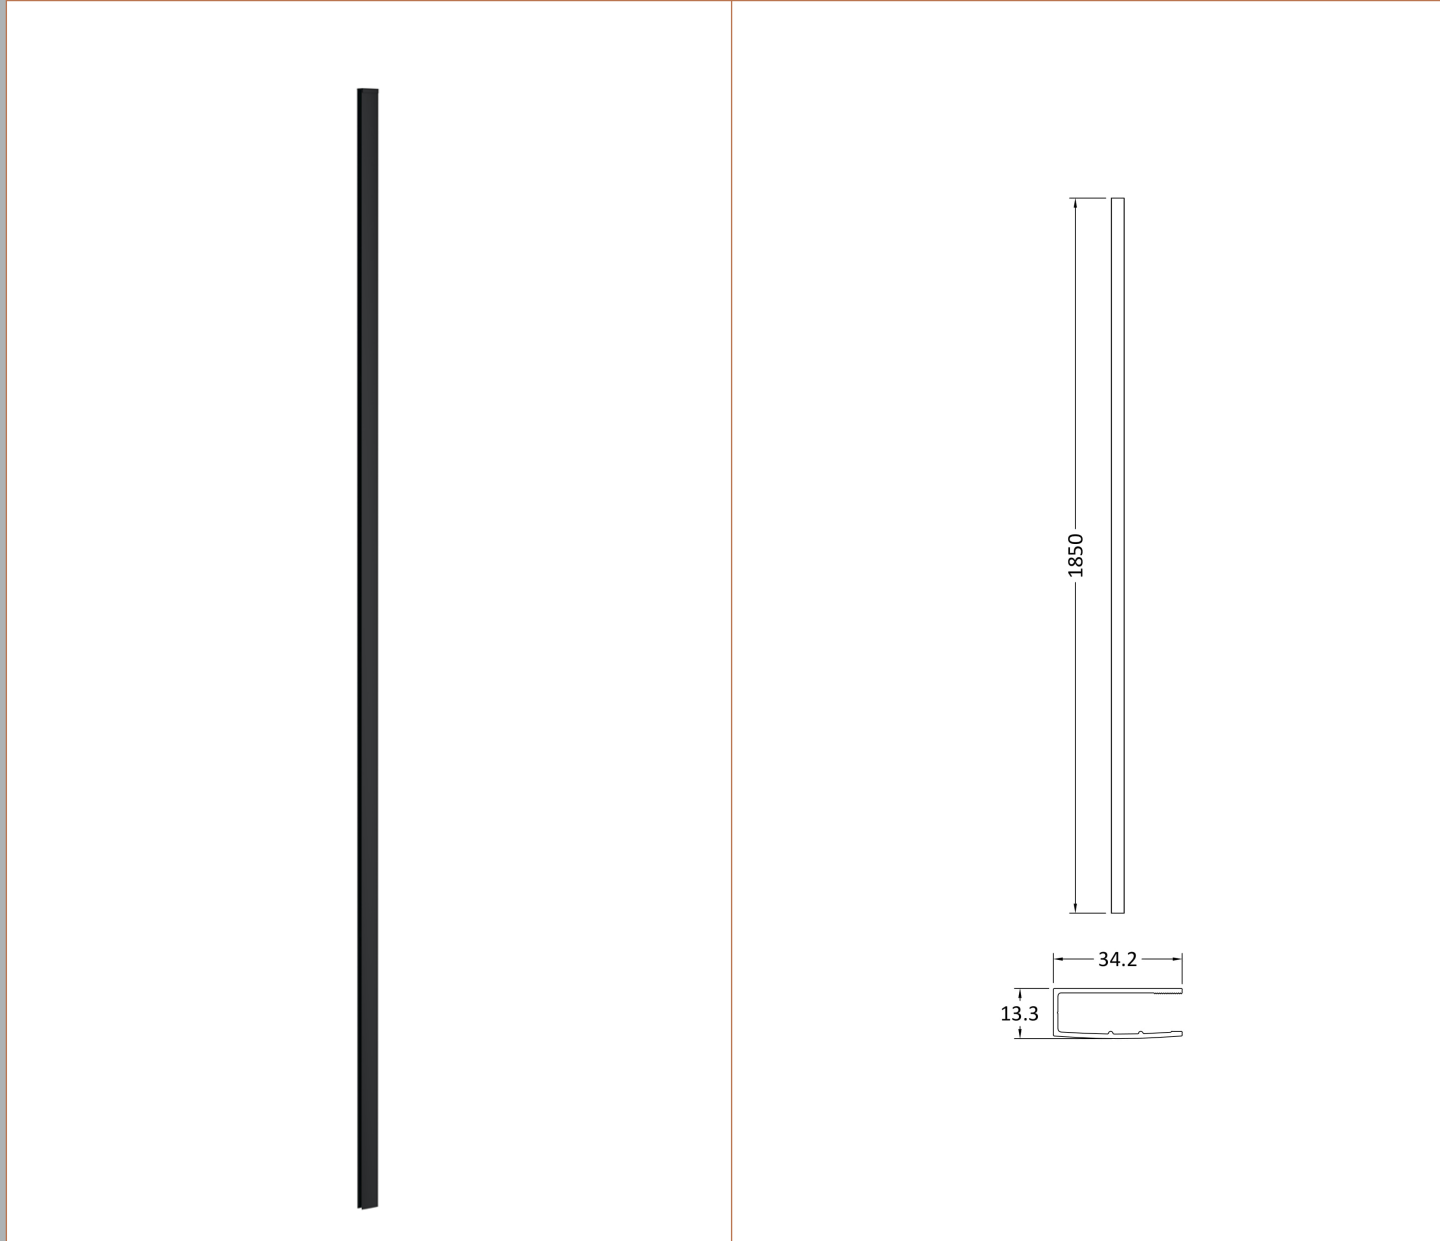

**Packaging Dimensions**

Height (mm):	65
Width (mm):	1450
Length (mm):	1920
Gross Weight (kg):	59.5

**Packaging Data**

Box Colour:	Brown Cardboard Box - Printed
Box Qty:	1
Label Size:	100 x 50
Label Colour:	Not Applicable
Label Qty:	0

**Outer Box Dimensions (If Applicable)**

Height (mm):	
Width (mm):	
Depth (mm):	
Length (mm):	
Gross Weight (kg):	
Barcode:	5055275819067

**Product Details**

Country of Origin:	China
Fitting Instruction:	No
CE & UKCA:	Yes
Profile Material:	Aluminium
Profile Finish:	Polished Chrome
Adjustments (mm):	1375mm - 1393mm
Entry Width (mm):	N/A
Swing In Dim (mm):	N/A
Swing Out Dim (mm):	N/A
Radius (mm):	Not Applicable
Glass Thickness (mm):	8
Easy Fit:	No
Easy Clean:	No
Handle Style:	Not Applicable
Handle Material:	Not Applicable
Enclosure Design:	Frameless
Wheel Type:	Not Applicable
Support Bar Included:	Support Bar Included
Extras:	None

Sales Code: WRSF009

Description: 1850 Wetroom Wall Channel Black

**Product Dimensions**

Height (mm):	1850
Width (mm):	
Depth (mm):	
Nett Weight (kg):	0.6

**Packaging Dimensions**

Height (mm):	60
Width (mm):	185
Length (mm):	1860
Gross Weight (kg):	0.6

### Product Dimensions

Height (mm):	15
Width (mm):	150
Depth (mm):	1000
Nett Weight (kg):	0.67