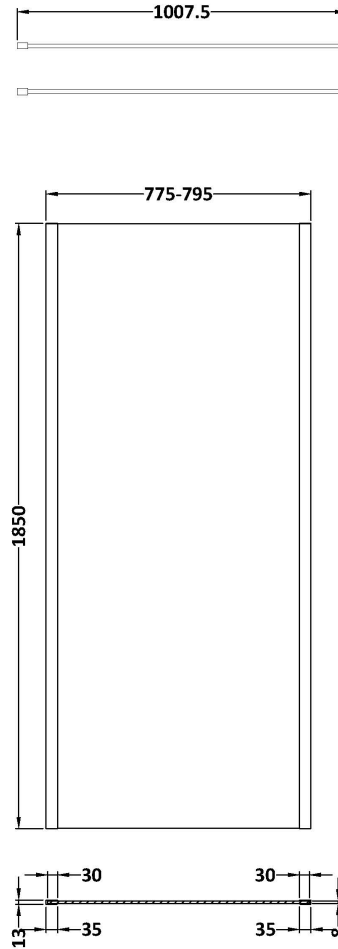

**Sales Code:** WRSCOBP80

**Description:** 800 Wetroom Screen Outer Frame 1850X8mm

**Packaging Details**

Barcode: 5056462645155

Sales Code: WRSC080

Description: Wetroom Screen 800 X 1850 X 8mm

### Product Dimensions

Height (mm):	1850
Width (mm):	800
Depth (mm):	14
Nett Weight (kg):	34

### Packaging Dimensions

Height (mm):	65
Width (mm):	850
Length (mm):	1920
Gross Weight (kg):	34

### Outer Box Dimensions (If Applicable)

Height (mm):	
Width (mm):	
Depth (mm):	
Length (mm):	
Gross Weight (kg):	
Barcode:	5055275819029