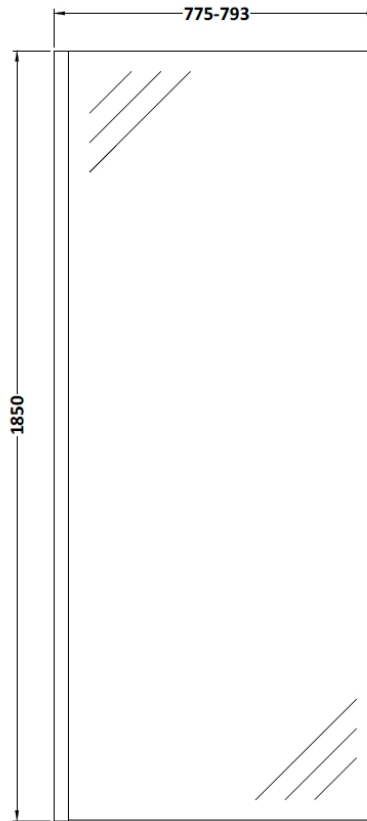

**Sales Code:** WRSCOBP80

**Description:** 800 Wetroom Screen Outer Frame 1850X8mm

**Packaging Details**

Barcode: 5056462645155

Sales Code: WRSC080

Description: Wetroom Screen 800 X 1850 X 8mm

### Product Dimensions

Height (mm):	1850
Width (mm):	800
Depth (mm):	14
Nett Weight (kg):	34

### Packaging Dimensions

Height (mm):	65
Width (mm):	850
Length (mm):	1920
Gross Weight (kg):	34

### Outer Box Dimensions (If Applicable)

Height (mm):	
Width (mm):	
Depth (mm):	
Length (mm):	
Gross Weight (kg):	
Barcode:	5055275819029