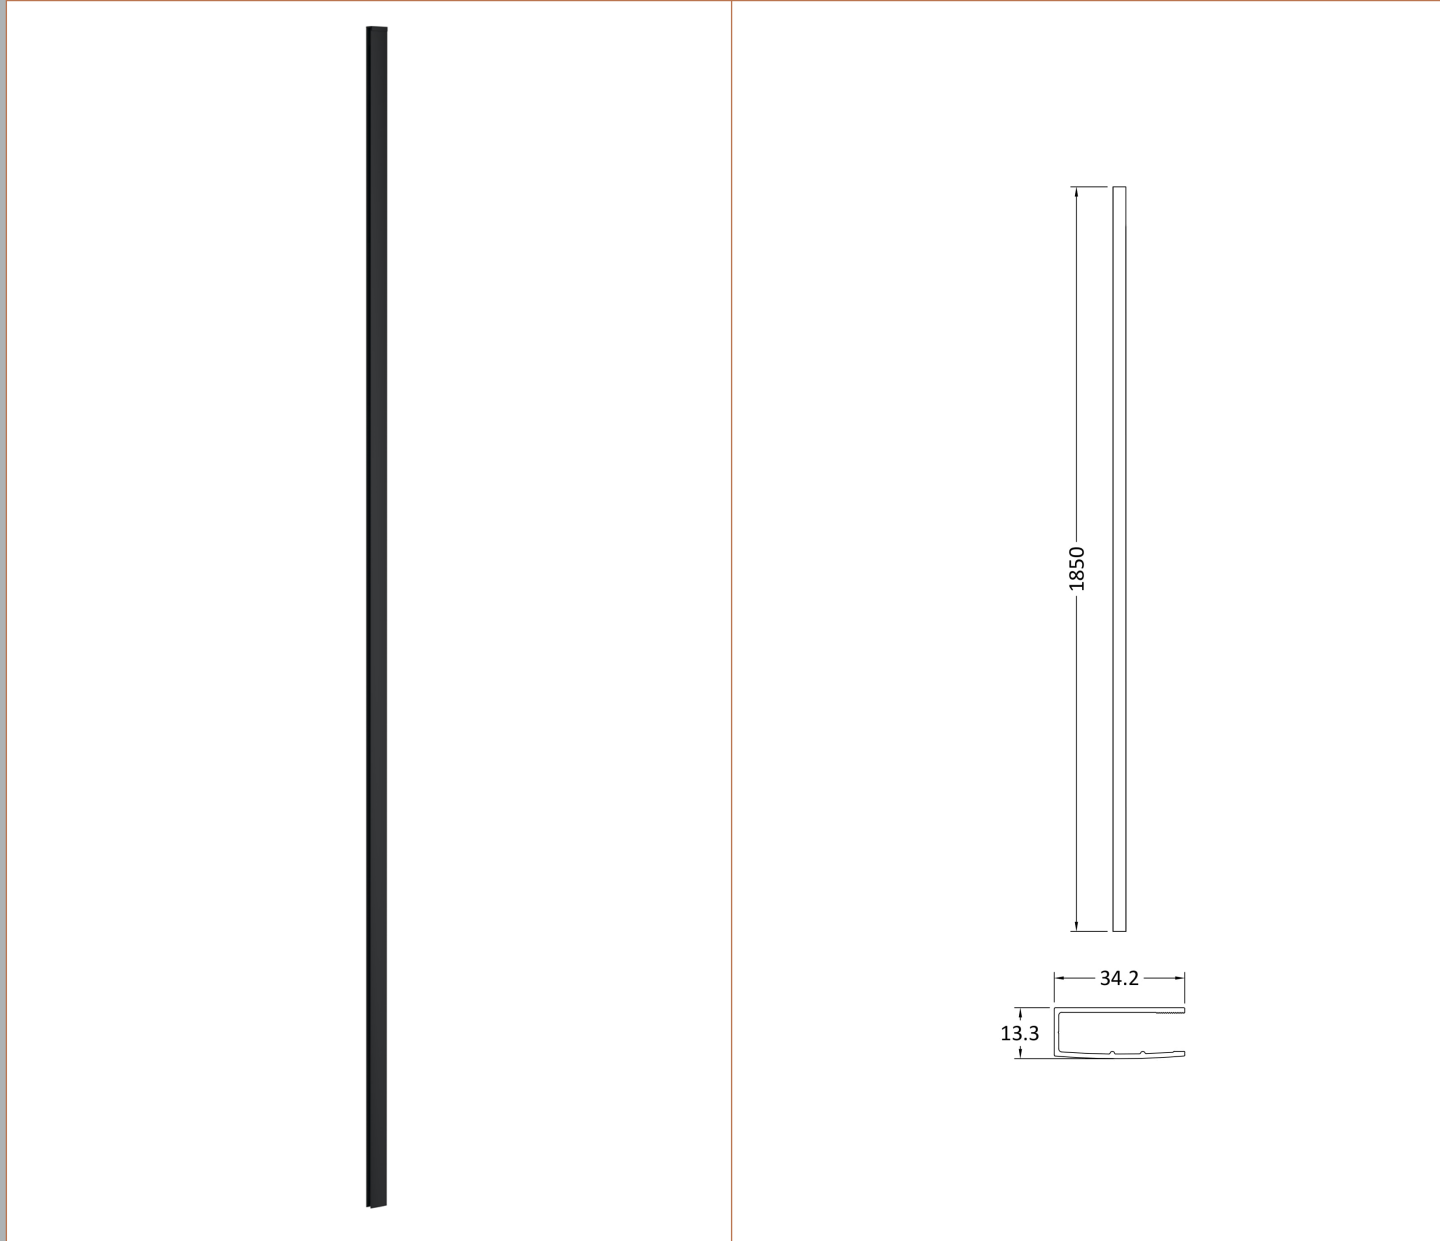

### Product Dimensions

Height (mm):	1850
Width (mm):	800
Depth (mm):	14
Nett Weight (kg):	34

### Outer Box Dimensions (If Applicable)

Height (mm):	
Width (mm):	
Depth (mm):	
Length (mm):	
Gross Weight (kg):	
Barcode:	5055275819029

**Product Details**

Country of Origin:	China
Fitting Instruction:	No
CE & UKCA:	N/A
Profile Material:	Aluminium
Profile Finish:	Matt Black
Adjustments (mm):	18mm
Entry Width (mm):	N/A
Swing In Dim (mm):	N/A
Swing Out Dim (mm):	N/A
Radius (mm):	Not Applicable
Glass Thickness (mm):	
Easy Fit:	Not Applicable
Easy Clean:	Not Applicable
Handle Style:	Not Applicable
Handle Material:	Not Applicable
Enclosure Design:	Not Applicable
Wheel Type:	Not Applicable
Support Bar Included:	Support Bar Not Included
Extras:	None

Sales Code: WRSF009U

Description: 1850 Decorative Profile Undrilled Black

**Product Dimensions**

Height (mm):	1850
Width (mm):	34
Depth (mm):	13
Nett Weight (kg):	0.6

**Packaging Dimensions**

Height (mm):	60
Width (mm):	185
Length (mm):	1860
Gross Weight (kg):	0.6