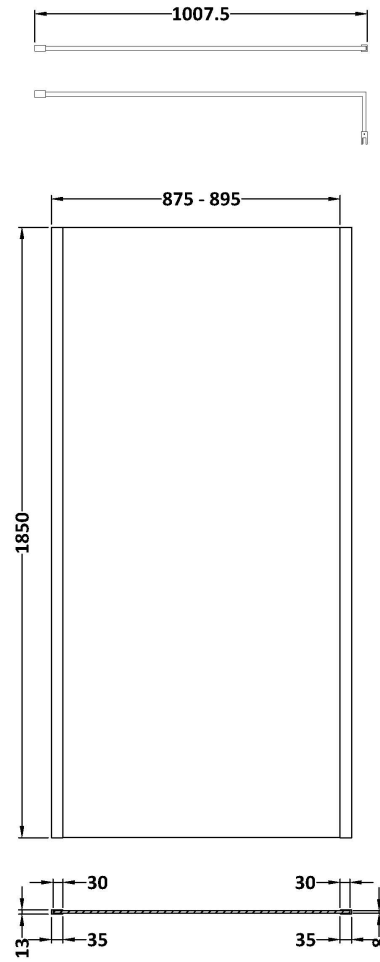

Sales Code: WRSCOBP90

Description: 900 Wetroom Screen Outer Frame 1850X8mm

Packaging Details

Barcode: 5056462645162

Sales Code: WRSC090

Description: Wetroom Screen 900 X 1850 X 8mm

Product Dimensions

Height (mm):	1850
Width (mm):	900
Depth (mm):	14
Nett Weight (kg):	37.5

Packaging Dimensions

Height (mm):	65
Width (mm):	950
Length (mm):	1920
Gross Weight (kg):	38.2

Packaging Data

Box Colour:	Brown Cardboard Box - Printed
Box Qty:	1
Label Size:	100 x 50
Label Colour:	Not Applicable
Label Qty:	0

Outer Box Dimensions (If Applicable)

Height (mm):	
Width (mm):	
Depth (mm):	
Length (mm):	
Gross Weight (kg):	
Barcode:	5055275819036

Product Details

Country of Origin:	China
Fitting Instruction:	No
CE & UKCA:	Yes
Profile Material:	Aluminium
Profile Finish:	Polished Chrome
Adjustments (mm):	875mm - 893mm
Entry Width (mm):	N/A
Swing In Dim (mm):	N/A
Swing Out Dim (mm):	N/A
Radius (mm):	Not Applicable
Glass Thickness (mm):	8
Easy Fit:	No
Easy Clean:	No
Handle Style:	Not Applicable
Handle Material:	Not Applicable
Enclosure Design:	Frameless
Wheel Type:	Not Applicable
Support Bar Included:	Support Bar Included
Extras:	None

Sales Code: WRSF009

Description: 1850 Wetroom Wall Channel Black

Product Dimensions

Height (mm):	1850
Width (mm):	
Depth (mm):	
Nett Weight (kg):	0.6

Packaging Dimensions

Height (mm):	60
Width (mm):	185
Length (mm):	1860
Gross Weight (kg):	0.6