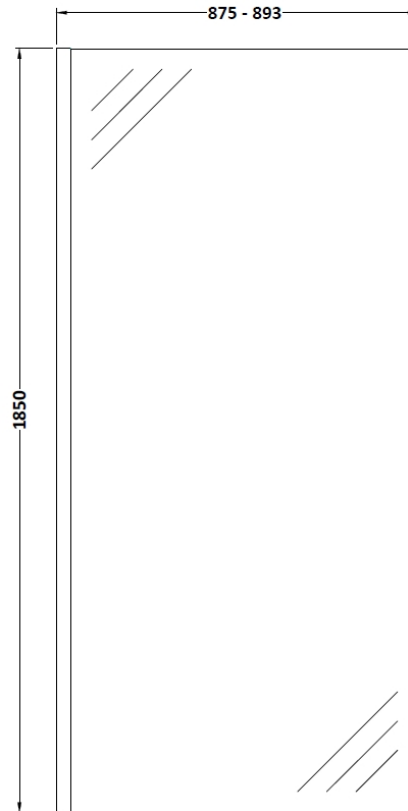

Sales Code: WRSCOBP90

Description: 900 Wetroom Screen Outer Frame 1850X8mm

Packaging Details

Barcode: 5056462645162

Sales Code: WRSC090

Description: Wetroom Screen 900 X 1850 X 8mm

Product Dimensions

Height (mm):	1850
Width (mm):	900
Depth (mm):	14
Nett Weight (kg):	37.5

Packaging Dimensions

Height (mm):	65
Width (mm):	950
Length (mm):	1920
Gross Weight (kg):	38.2

Packaging Data

Box Colour:	Brown Cardboard Box - Printed
Box Qty:	1
Label Size:	100 x 50
Label Colour:	Not Applicable
Label Qty:	0

Outer Box Dimensions (If Applicable)

Height (mm):	
Width (mm):	
Depth (mm):	
Length (mm):	
Gross Weight (kg):	
Barcode:	5055275819036

Product Details

Country of Origin:	China
Fitting Instruction:	No
CE & UKCA:	Yes
Profile Material:	Aluminium
Profile Finish:	Polished Chrome
Adjustments (mm):	875mm - 893mm
Entry Width (mm):	N/A
Swing In Dim (mm):	N/A
Swing Out Dim (mm):	N/A
Radius (mm):	Not Applicable
Glass Thickness (mm):	8
Easy Fit:	No
Easy Clean:	No
Handle Style:	Not Applicable
Handle Material:	Not Applicable
Enclosure Design:	Frameless
Wheel Type:	Not Applicable
Support Bar Included:	Support Bar Included
Extras:	None

Sales Code: WRSF009

Description: 1850 Wetroom Wall Channel Black

Product Dimensions

Height (mm):	1850
Width (mm):	
Depth (mm):	
Nett Weight (kg):	0.6

Packaging Dimensions

Height (mm):	60
Width (mm):	185
Length (mm):	1860
Gross Weight (kg):	0.6