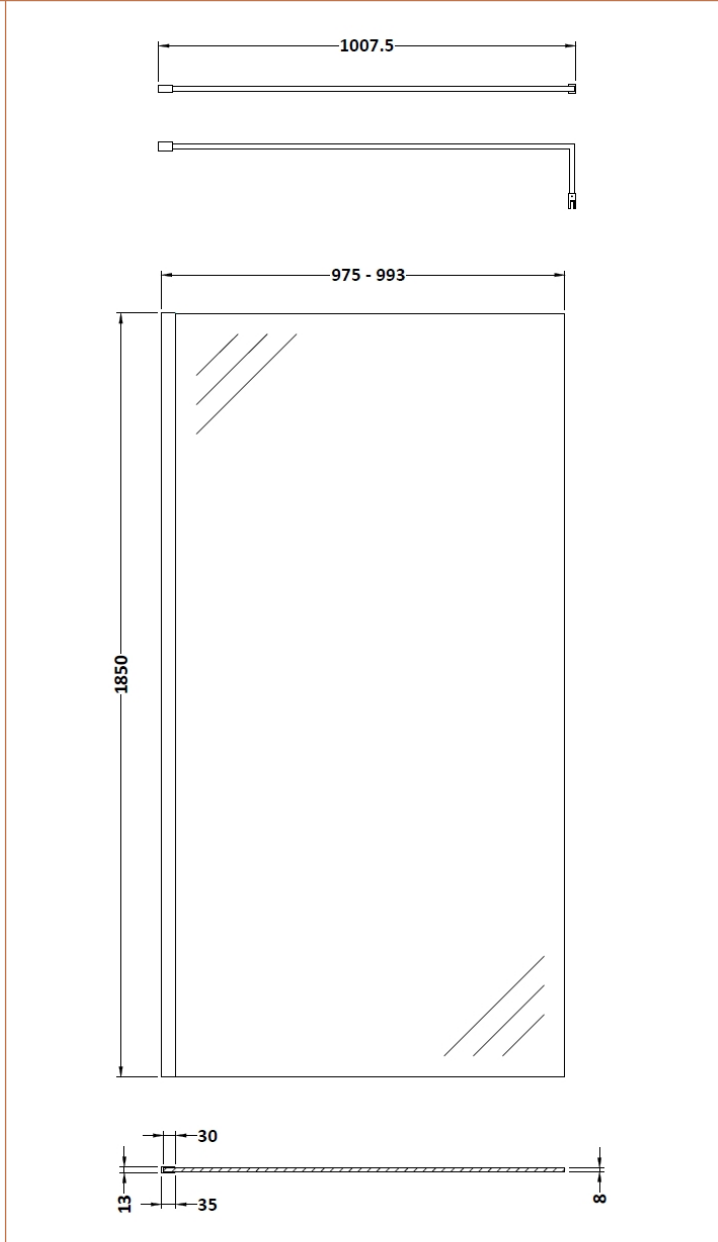

### Packaging Details

Barcode: 5056462645179

Sales Code: WRSC10

Description: Wetroom Screen 1000 X 1850 X 8mm

### Product Dimensions

|                   |      |
|-------------------|------|
| Height (mm):      | 1850 |
| Width (mm):       | 1000 |
| Depth (mm):       | 14   |
| Nett Weight (kg): | 42.5 |

### Packaging Dimensions

|                    |      |
|--------------------|------|
| Height (mm):       | 65   |
| Width (mm):        | 1045 |
| Length (mm):       | 1920 |
| Gross Weight (kg): | 42.5 |

### Outer Box Dimensions (If Applicable)

|                    |               |
|--------------------|---------------|
| Height (mm):       |               |
| Width (mm):        |               |
| Depth (mm):        |               |
| Length (mm):       |               |
| Gross Weight (kg): |               |
| Barcode:           | 5055275819043 |