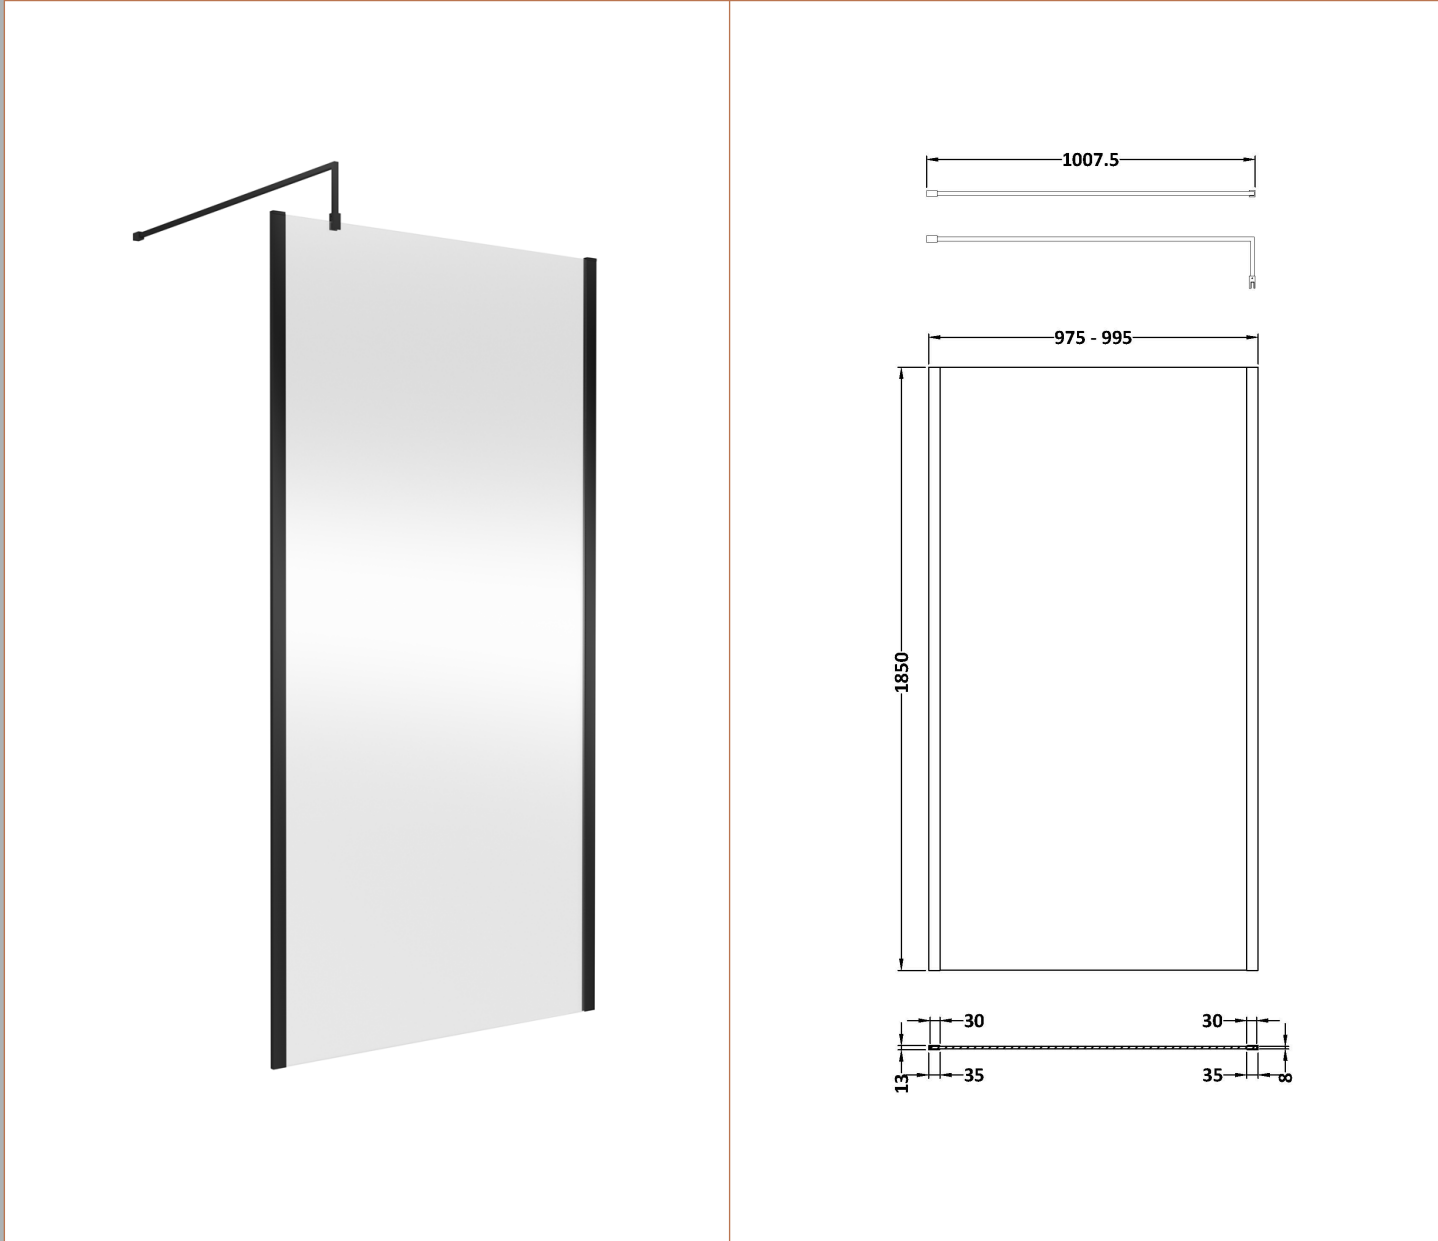

Sales Code: WRSCOBP10

Description: 1000 Wetroom Screen Outer Frame 1850X8mm

### Packaging Details

Barcode: 5056462645179

Sales Code: WRSC10

Description: Wetroom Screen 1000 X 1850 X 8mm

### Product Dimensions

|                   |      |
|-------------------|------|
| Height (mm):      | 1850 |
| Width (mm):       | 1000 |
| Depth (mm):       | 14   |
| Nett Weight (kg): | 42.5 |

### Packaging Dimensions

|                    |      |
|--------------------|------|
| Height (mm):       | 65   |
| Width (mm):        | 1045 |
| Length (mm):       | 1920 |
| Gross Weight (kg): | 42.5 |