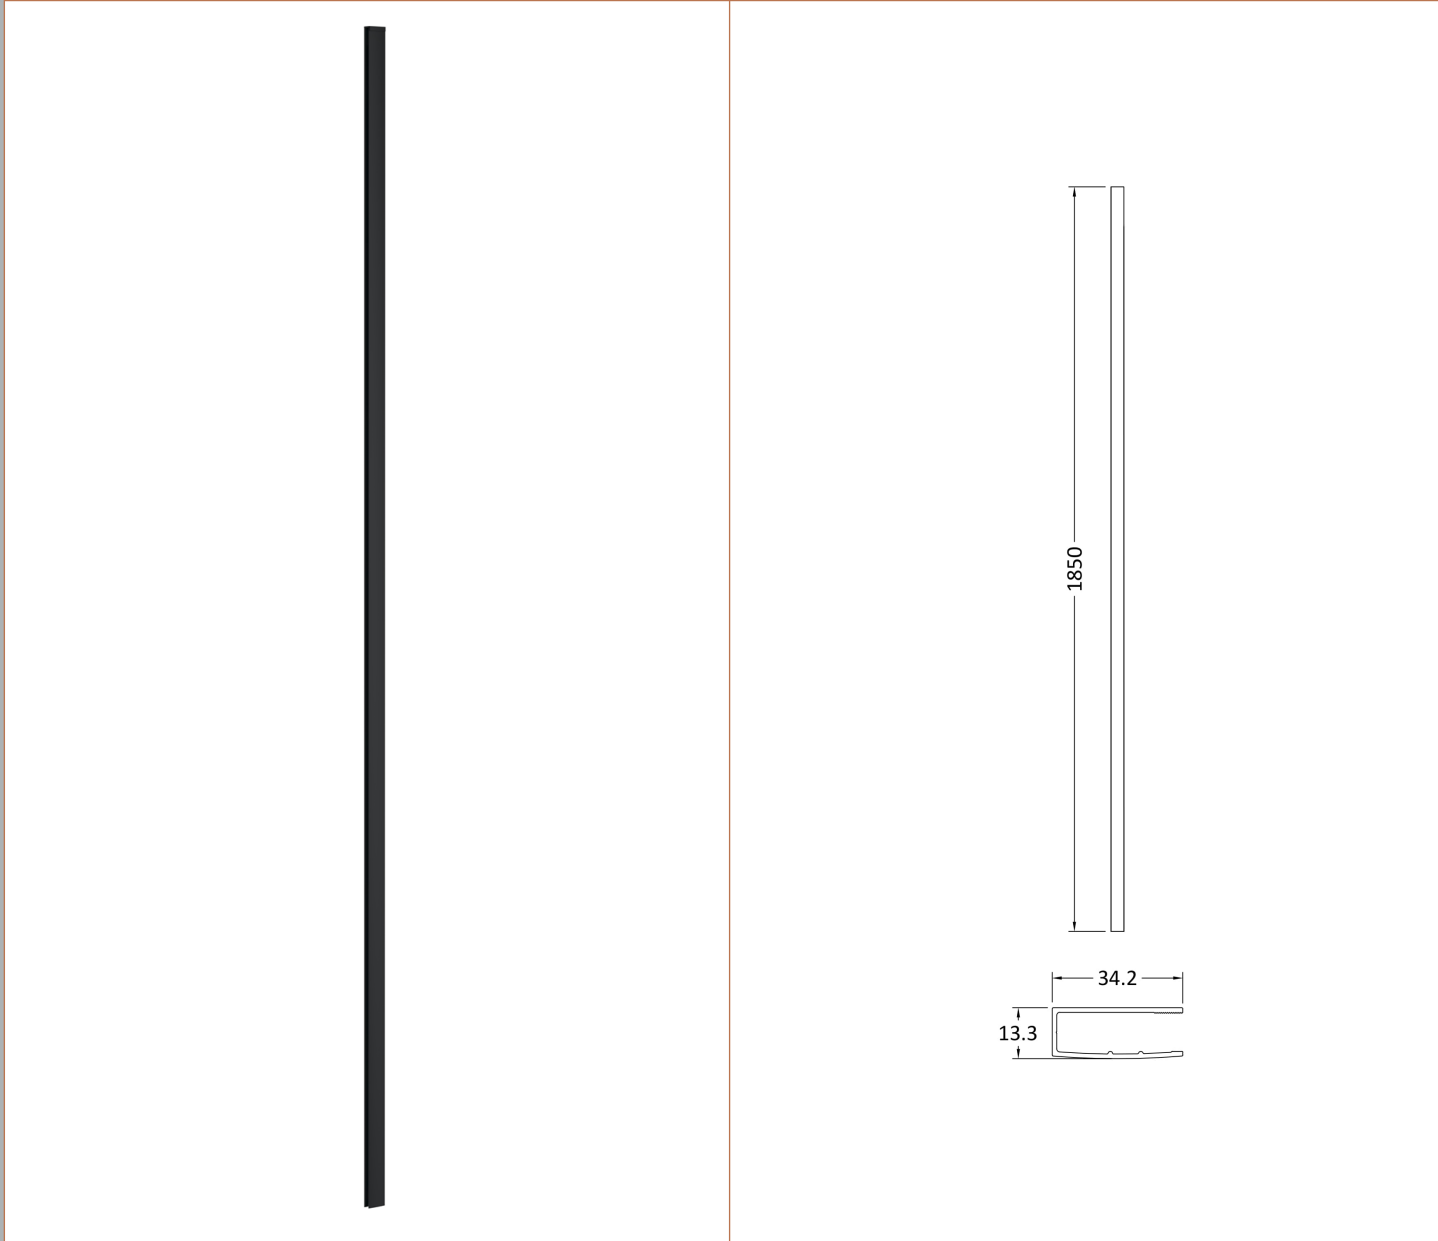

### Product Dimensions

|                   |      |
|-------------------|------|
| Height (mm):      | 1850 |
| Width (mm):       | 1000 |
| Depth (mm):       | 14   |
| Nett Weight (kg): | 42.5 |

**Outer Box Dimensions (If Applicable)**

|                    |               |
|--------------------|---------------|
| Height (mm):       |               |
| Width (mm):        |               |
| Depth (mm):        |               |
| Length (mm):       |               |
| Gross Weight (kg): |               |
| Barcode:           | 5056211897224 |

**Product Details**

|                       |                          |
|-----------------------|--------------------------|
| Country of Origin:    | China                    |
| Fitting Instruction:  | No                       |
| CE & UKCA:            | N/A                      |
| Profile Material:     | Aluminium                |
| Profile Finish:       | Matt Black               |
| Adjustments (mm):     | 18mm                     |
| Entry Width (mm):     | N/A                      |
| Swing In Dim (mm):    | N/A                      |
| Swing Out Dim (mm):   | N/A                      |
| Radius (mm):          | Not Applicable           |
| Glass Thickness (mm): |                          |
| Easy Fit:             | Not Applicable           |
| Easy Clean:           | Not Applicable           |
| Handle Style:         | Not Applicable           |
| Handle Material:      | Not Applicable           |
| Enclosure Design:     | Not Applicable           |
| Wheel Type:           | Not Applicable           |
| Support Bar Included: | Support Bar Not Included |
| Extras:               | None                     |

Sales Code: WRSF009U

Description: 1850 Decorative Profile Undrilled Black

**Product Dimensions**

|                   |      |
|-------------------|------|
| Height (mm):      | 1850 |
| Width (mm):       | 34   |
| Depth (mm):       | 13   |
| Nett Weight (kg): | 0.6  |