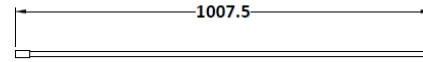

Sales Code: WRSCOB70

Description: 700 Wetroom Screen Outer Frame 1850X8mm

Packaging Details

Barcode: 5056462645216

Sales Code: WRSC070

Description: Wetroom Screen 700 X 1850 X 8mm

Product Dimensions

Height (mm):	1850
Width (mm):	700
Depth (mm):	14
Nett Weight (kg):	29.5

Packaging Dimensions

Height (mm):	65
Width (mm):	750
Length (mm):	1920
Gross Weight (kg):	29.5

Packaging Data

Box Colour:	Brown Cardboard Box - Printed
Box Qty:	1
Label Size:	100 x 50
Label Colour:	Not Applicable
Label Qty:	0

Outer Box Dimensions (If Applicable)

Height (mm):	
Width (mm):	
Depth (mm):	
Length (mm):	
Gross Weight (kg):	
Barcode:	5055275819005

Product Details

Country of Origin:	China
Fitting Instruction:	No
CE & UKCA:	Yes
Profile Material:	Aluminium
Profile Finish:	Polished Chrome
Adjustments (mm):	675mm - 693mm
Entry Width (mm):	N/A
Swing In Dim (mm):	N/A
Swing Out Dim (mm):	N/A
Radius (mm):	Not Applicable
Glass Thickness (mm):	8
Easy Fit:	No
Easy Clean:	No
Handle Style:	Not Applicable
Handle Material:	Not Applicable
Enclosure Design:	Frameless
Wheel Type:	Not Applicable
Support Bar Included:	Support Bar Included
Extras:	None