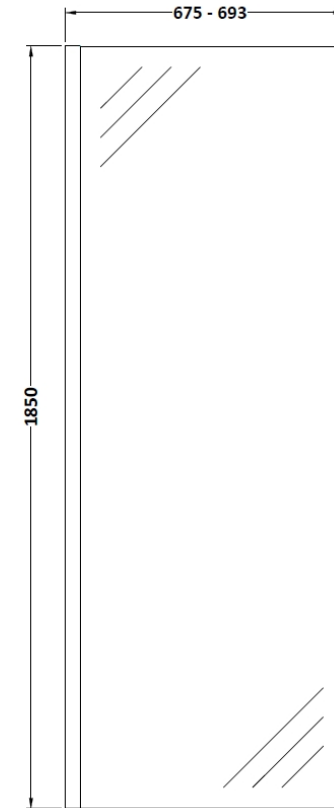

Sales Code: WRSCOB70

Description: 700 Wetroom Screen Outer Frame 1850X8mm

Packaging Details

Barcode: 5056462645216

Sales Code: WRSC070

Description: Wetroom Screen 700 X 1850 X 8mm

Product Dimensions

Height (mm):	1850
Width (mm):	700
Depth (mm):	14
Nett Weight (kg):	29.5

Packaging Dimensions

Height (mm):	65
Width (mm):	750
Length (mm):	1920
Gross Weight (kg):	29.5

Packaging Data

Box Colour:	Brown Cardboard Box - Printed
Box Qty:	1
Label Size:	100 x 50
Label Colour:	Not Applicable
Label Qty:	0

Outer Box Dimensions (If Applicable)

Height (mm):	
Width (mm):	
Depth (mm):	
Length (mm):	
Gross Weight (kg):	
Barcode:	5055275819005

Product Details

Country of Origin:	China
Fitting Instruction:	No
CE & UKCA:	Yes
Profile Material:	Aluminium
Profile Finish:	Polished Chrome
Adjustments (mm):	675mm - 693mm
Entry Width (mm):	N/A
Swing In Dim (mm):	N/A
Swing Out Dim (mm):	N/A
Radius (mm):	Not Applicable
Glass Thickness (mm):	8
Easy Fit:	No
Easy Clean:	No
Handle Style:	Not Applicable
Handle Material:	Not Applicable
Enclosure Design:	Frameless
Wheel Type:	Not Applicable
Support Bar Included:	Support Bar Included
Extras:	None

Sales Code: WRSF013

Description: 1850 Wetroom Wall Channel Brass

Product Dimensions

Height (mm):	1850
Width (mm):	
Depth (mm):	
Nett Weight (kg):	0.6

Packaging Dimensions

Height (mm):	60
Width (mm):	185
Length (mm):	1860
Gross Weight (kg):	0.6