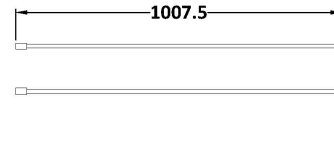

Sales Code: WRSCOB70

Description: 700 Wetroom Screen Outer Frame 1850X8mm

Packaging Details

Barcode: 5056462645216

Sales Code: WRSC070

Description: Wetroom Screen 700 X 1850 X 8mm

Product Dimensions

Height (mm):	1850
Width (mm):	700
Depth (mm):	14
Nett Weight (kg):	29.5

Packaging Dimensions

Height (mm):	65
Width (mm):	750
Length (mm):	1920
Gross Weight (kg):	29.5

Packaging Data

Box Colour:	Brown Cardboard Box - Printed
Box Qty:	1
Label Size:	100 x 50
Label Colour:	Not Applicable
Label Qty:	0

Outer Box Dimensions (If Applicable)

Height (mm):	
Width (mm):	
Depth (mm):	
Length (mm):	
Gross Weight (kg):	
Barcode:	5055275819005

Product Details

Country of Origin:	China
Fitting Instruction:	No
CE & UKCA:	Yes
Profile Material:	Aluminium
Profile Finish:	Polished Chrome
Adjustments (mm):	675mm - 693mm
Entry Width (mm):	N/A
Swing In Dim (mm):	N/A
Swing Out Dim (mm):	N/A
Radius (mm):	Not Applicable
Glass Thickness (mm):	8
Easy Fit:	No
Easy Clean:	No
Handle Style:	Not Applicable
Handle Material:	Not Applicable
Enclosure Design:	Frameless
Wheel Type:	Not Applicable
Support Bar Included:	Support Bar Included
Extras:	None

Sales Code: WRSF013

Description: 1850 Wetroom Wall Channel Brass

Product Dimensions

Height (mm):	1850
Width (mm):	
Depth (mm):	
Nett Weight (kg):	0.6

Packaging Dimensions

Height (mm):	60
Width (mm):	185
Length (mm):	1860
Gross Weight (kg):	0.6