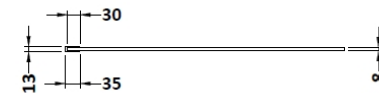

Sales Code: WRSCOB70

Description: 700 Wetroom Screen Outer Frame 1850X8mm

Packaging Details

Barcode: 5056462645216

Sales Code: WRSC070

Description: Wetroom Screen 700 X 1850 X 8mm

Product Dimensions

Height (mm):	1850
Width (mm):	700
Depth (mm):	14
Nett Weight (kg):	29.5

Packaging Dimensions

Height (mm):	65
Width (mm):	750
Length (mm):	1920
Gross Weight (kg):	29.5

Packaging Data

Box Colour:	Brown Cardboard Box - Printed
Box Qty:	1
Label Size:	100 x 50
Label Colour:	Not Applicable
Label Qty:	0

Outer Box Dimensions (If Applicable)

Height (mm):	
Width (mm):	
Depth (mm):	
Length (mm):	
Gross Weight (kg):	
Barcode:	5055275819005

Product Details

Country of Origin:	China
Fitting Instruction:	No
CE & UKCA:	Yes
Profile Material:	Aluminium
Profile Finish:	Polished Chrome
Adjustments (mm):	675mm - 693mm
Entry Width (mm):	N/A
Swing In Dim (mm):	N/A
Swing Out Dim (mm):	N/A
Radius (mm):	Not Applicable
Glass Thickness (mm):	8
Easy Fit:	No
Easy Clean:	No
Handle Style:	Not Applicable
Handle Material:	Not Applicable
Enclosure Design:	Frameless
Wheel Type:	Not Applicable
Support Bar Included:	Support Bar Included
Extras:	None