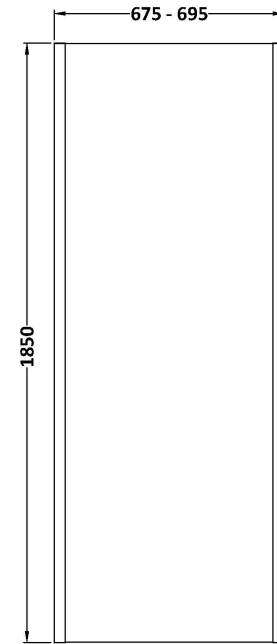

Sales Code: WRSCOB70

Description: 700 Wetroom Screen Outer Frame 1850X8mm

Packaging Details

Barcode: 5056462645216

Sales Code: WRSC070

Description: Wetroom Screen 700 X 1850 X 8mm

Product Dimensions

Height (mm):	1850
Width (mm):	700
Depth (mm):	14
Nett Weight (kg):	29.5

Packaging Dimensions

Height (mm):	65
Width (mm):	750
Length (mm):	1920
Gross Weight (kg):	29.5

Packaging Data

Box Colour:	Brown Cardboard Box - Printed
Box Qty:	1
Label Size:	100 x 50
Label Colour:	Not Applicable
Label Qty:	0

Outer Box Dimensions (If Applicable)

Height (mm):	
Width (mm):	
Depth (mm):	
Length (mm):	
Gross Weight (kg):	
Barcode:	5055275819005

Product Details

Country of Origin:	China
Fitting Instruction:	No
CE & UKCA:	Yes
Profile Material:	Aluminium
Profile Finish:	Polished Chrome
Adjustments (mm):	675mm - 693mm
Entry Width (mm):	N/A
Swing In Dim (mm):	N/A
Swing Out Dim (mm):	N/A
Radius (mm):	Not Applicable
Glass Thickness (mm):	8
Easy Fit:	No
Easy Clean:	No
Handle Style:	Not Applicable
Handle Material:	Not Applicable
Enclosure Design:	Frameless
Wheel Type:	Not Applicable
Support Bar Included:	Support Bar Included
Extras:	None

Sales Code: WRSF013

Description: 1850 Wetroom Wall Channel Brass

Product Dimensions

Height (mm):	1850
Width (mm):	
Depth (mm):	
Nett Weight (kg):	0.6

Packaging Dimensions

Height (mm):	60
Width (mm):	185
Length (mm):	1860
Gross Weight (kg):	0.6