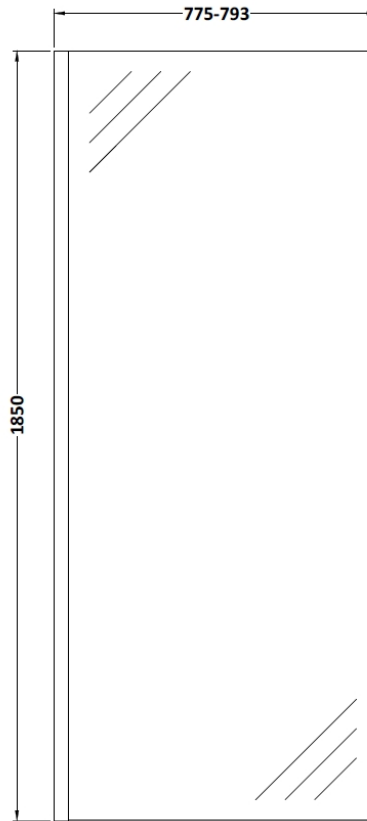

**Sales Code:** WRSCOB80

**Description:** 800 Wetroom Screen Outer Frame 1850X8mm

**Packaging Details**

Barcode: 5056462645230

Sales Code: WRSC080

Description: Wetroom Screen 800 X 1850 X 8mm

**Product Dimensions**

Height (mm):	1850
Width (mm):	800
Depth (mm):	14
Nett Weight (kg):	34

**Packaging Dimensions**

Height (mm):	65
Width (mm):	850
Length (mm):	1920
Gross Weight (kg):	34

**Packaging Data**

Box Colour:	Brown Cardboard Box - Printed
Box Qty:	1
Label Size:	100 x 50
Label Colour:	Not Applicable
Label Qty:	0

**Outer Box Dimensions (If Applicable)**

Height (mm):	
Width (mm):	
Depth (mm):	
Length (mm):	
Gross Weight (kg):	
Barcode:	5055275819029

**Product Details**

Country of Origin:	China
Fitting Instruction:	No
CE & UKCA:	Yes
Profile Material:	Aluminium
Profile Finish:	Polished Chrome
Adjustments (mm):	775mm - 793mm
Entry Width (mm):	N/A
Swing In Dim (mm):	N/A
Swing Out Dim (mm):	N/A
Radius (mm):	Not Applicable
Glass Thickness (mm):	8
Easy Fit:	No
Easy Clean:	No
Handle Style:	Not Applicable
Handle Material:	Not Applicable
Enclosure Design:	Frameless
Wheel Type:	Not Applicable
Support Bar Included:	Support Bar Included
Extras:	None

Sales Code: WRSF013

Description: 1850 Wetroom Wall Channel Brass

**Product Dimensions**

Height (mm):	1850
Width (mm):	
Depth (mm):	
Nett Weight (kg):	0.6

**Packaging Dimensions**

Height (mm):	60
Width (mm):	185
Length (mm):	1860
Gross Weight (kg):	0.6