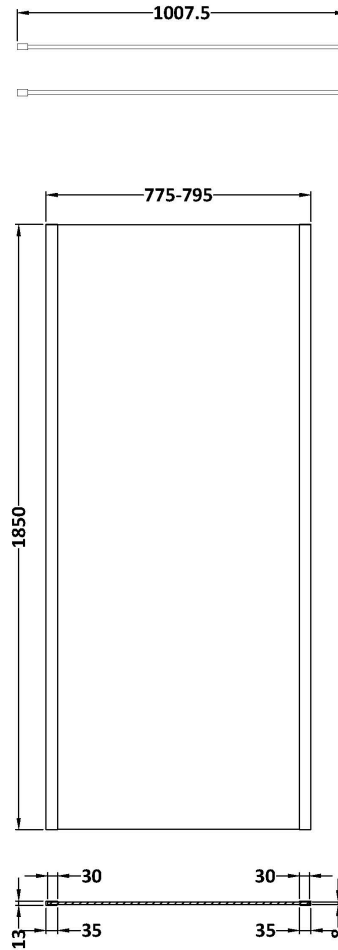

**Sales Code:** WRSCOB80

**Description:** 800 Wetroom Screen Outer Frame 1850X8mm

**Packaging Details**

Barcode: 5056462645230

Sales Code: WRSC080

Description: Wetroom Screen 800 X 1850 X 8mm

**Product Dimensions**

Height (mm):	1850
Width (mm):	800
Depth (mm):	14
Nett Weight (kg):	34

**Packaging Dimensions**

Height (mm):	65
Width (mm):	850
Length (mm):	1920
Gross Weight (kg):	34

**Packaging Data**

Box Colour:	Brown Cardboard Box - Printed
Box Qty:	1
Label Size:	100 x 50
Label Colour:	Not Applicable
Label Qty:	0

**Outer Box Dimensions (If Applicable)**

Height (mm):	
Width (mm):	
Depth (mm):	
Length (mm):	
Gross Weight (kg):	
Barcode:	5055275819029

**Product Details**

Country of Origin:	China
Fitting Instruction:	No
CE & UKCA:	Yes
Profile Material:	Aluminium
Profile Finish:	Polished Chrome
Adjustments (mm):	775mm - 793mm
Entry Width (mm):	N/A
Swing In Dim (mm):	N/A
Swing Out Dim (mm):	N/A
Radius (mm):	Not Applicable
Glass Thickness (mm):	8
Easy Fit:	No
Easy Clean:	No
Handle Style:	Not Applicable
Handle Material:	Not Applicable
Enclosure Design:	Frameless
Wheel Type:	Not Applicable
Support Bar Included:	Support Bar Included
Extras:	None

Sales Code: WRSF013

Description: 1850 Wetroom Wall Channel Brass

**Product Dimensions**

Height (mm):	1850
Width (mm):	
Depth (mm):	
Nett Weight (kg):	0.6

**Packaging Dimensions**

Height (mm):	60
Width (mm):	185
Length (mm):	1860
Gross Weight (kg):	0.6