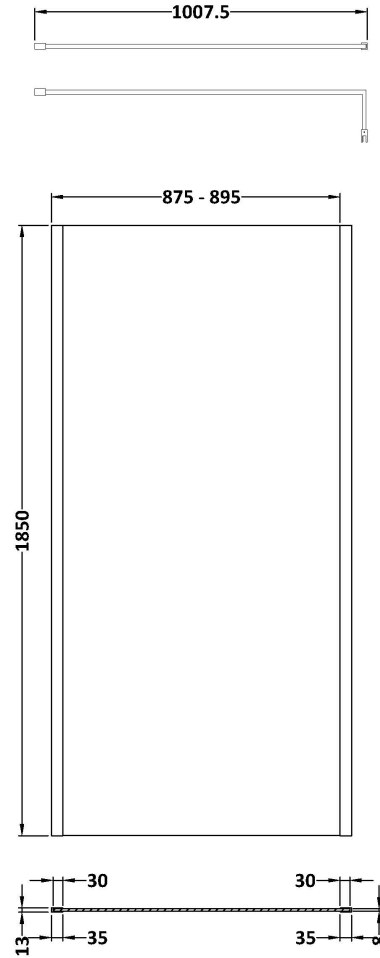

Sales Code: WRSCOB90

Description: 900 Wetroom Screen Outer Frame 1850X8mm

Packaging Details

Barcode: 5056462645247

Sales Code: WRSC090

Description: Wetroom Screen 900 X 1850 X 8mm

Product Dimensions

Height (mm):	1850
Width (mm):	900
Depth (mm):	14
Nett Weight (kg):	37.5

Packaging Dimensions

Height (mm):	65
Width (mm):	950
Length (mm):	1920
Gross Weight (kg):	38.2

Packaging Data

Box Colour:	Brown Cardboard Box - Printed
Box Qty:	1
Label Size:	100 x 50
Label Colour:	Not Applicable
Label Qty:	0

Outer Box Dimensions (If Applicable)

Height (mm):	
Width (mm):	
Depth (mm):	
Length (mm):	
Gross Weight (kg):	
Barcode:	5055275819036

Product Details

Country of Origin:	China
Fitting Instruction:	No
CE & UKCA:	Yes
Profile Material:	Aluminium
Profile Finish:	Polished Chrome
Adjustments (mm):	875mm - 893mm
Entry Width (mm):	N/A
Swing In Dim (mm):	N/A
Swing Out Dim (mm):	N/A
Radius (mm):	Not Applicable
Glass Thickness (mm):	8
Easy Fit:	No
Easy Clean:	No
Handle Style:	Not Applicable
Handle Material:	Not Applicable
Enclosure Design:	Frameless
Wheel Type:	Not Applicable
Support Bar Included:	Support Bar Included
Extras:	None

Sales Code: WRSF013

Description: 1850 Wetroom Wall Channel Brass

Product Dimensions

Height (mm):	1850
Width (mm):	
Depth (mm):	
Nett Weight (kg):	0.6

Packaging Dimensions

Height (mm):	60
Width (mm):	185
Length (mm):	1860
Gross Weight (kg):	0.6