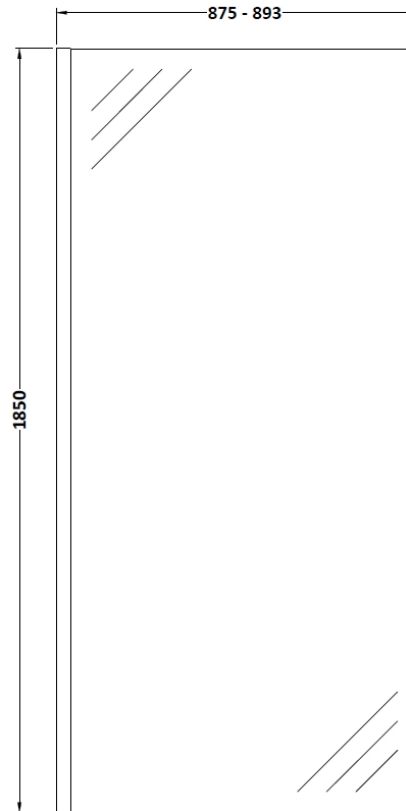

Sales Code: WRSCOB90

Description: 900 Wetroom Screen Outer Frame 1850X8mm

Packaging Details

Barcode: 5056462645247

Sales Code: WRSC090

Description: Wetroom Screen 900 X 1850 X 8mm

Product Dimensions

Height (mm):	1850
Width (mm):	900
Depth (mm):	14
Nett Weight (kg):	37.5

Packaging Dimensions

Height (mm):	65
Width (mm):	950
Length (mm):	1920
Gross Weight (kg):	38.2

Packaging Data

Box Colour:	Brown Cardboard Box - Printed
Box Qty:	1
Label Size:	100 x 50
Label Colour:	Not Applicable
Label Qty:	0

Outer Box Dimensions (If Applicable)

Height (mm):	
Width (mm):	
Depth (mm):	
Length (mm):	
Gross Weight (kg):	
Barcode:	5055275819036

Product Details

Country of Origin:	China
Fitting Instruction:	No
CE & UKCA:	Yes
Profile Material:	Aluminium
Profile Finish:	Polished Chrome
Adjustments (mm):	875mm - 893mm
Entry Width (mm):	N/A
Swing In Dim (mm):	N/A
Swing Out Dim (mm):	N/A
Radius (mm):	Not Applicable
Glass Thickness (mm):	8
Easy Fit:	No
Easy Clean:	No
Handle Style:	Not Applicable
Handle Material:	Not Applicable
Enclosure Design:	Frameless
Wheel Type:	Not Applicable
Support Bar Included:	Support Bar Included
Extras:	None

Sales Code: WRSF013

Description: 1850 Wetroom Wall Channel Brass

Product Dimensions

Height (mm):	1850
Width (mm):	
Depth (mm):	
Nett Weight (kg):	0.6

Packaging Dimensions

Height (mm):	60
Width (mm):	185
Length (mm):	1860
Gross Weight (kg):	0.6