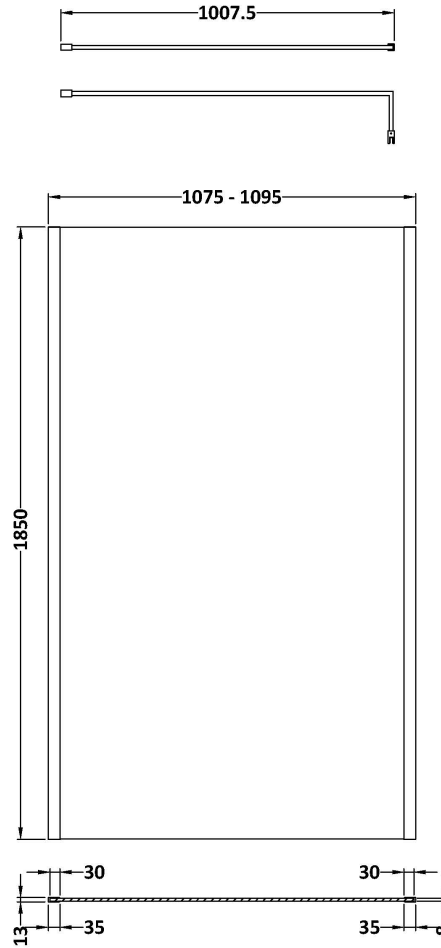

Sales Code: WRSCOB11

Description: 1100 Wetroom Screen Outer Frame 1850X8mm

Packaging Details

Barcode: 5056462645261

Sales Code: WRSC11

Description: Wetroom Screen 1100 X 1850 X 8mm

Product Dimensions

Height (mm):	1850
Width (mm):	1100
Depth (mm):	14
Nett Weight (kg):	46

Packaging Dimensions

Height (mm):	65
Width (mm):	1150
Length (mm):	1920
Gross Weight (kg):	46

Packaging Data

Box Colour:	Brown Cardboard Box - Printed
Box Qty:	1
Label Size:	100 x 50
Label Colour:	Not Applicable
Label Qty:	0

Outer Box Dimensions (If Applicable)

Height (mm):	
Width (mm):	
Depth (mm):	
Length (mm):	
Gross Weight (kg):	
Barcode:	5055275831748

Product Details

Country of Origin:	China
Fitting Instruction:	No
CE & UKCA:	Yes
Profile Material:	Aluminium
Profile Finish:	Polished Chrome
Adjustments (mm):	1075mm-1093mm
Entry Width (mm):	N/A
Swing In Dim (mm):	N/A
Swing Out Dim (mm):	N/A
Radius (mm):	Not Applicable
Glass Thickness (mm):	8
Easy Fit:	No
Easy Clean:	No
Handle Style:	Not Applicable
Handle Material:	Not Applicable
Enclosure Design:	Frameless
Wheel Type:	Not Applicable
Support Bar Included:	Support Bar Included
Extras:	None

Sales Code: WRSF013

Description: 1850 Wetroom Wall Channel Brass

Product Dimensions

Height (mm):	1850
Width (mm):	
Depth (mm):	
Nett Weight (kg):	0.6

Packaging Dimensions

Height (mm):	60
Width (mm):	185
Length (mm):	1860
Gross Weight (kg):	0.6