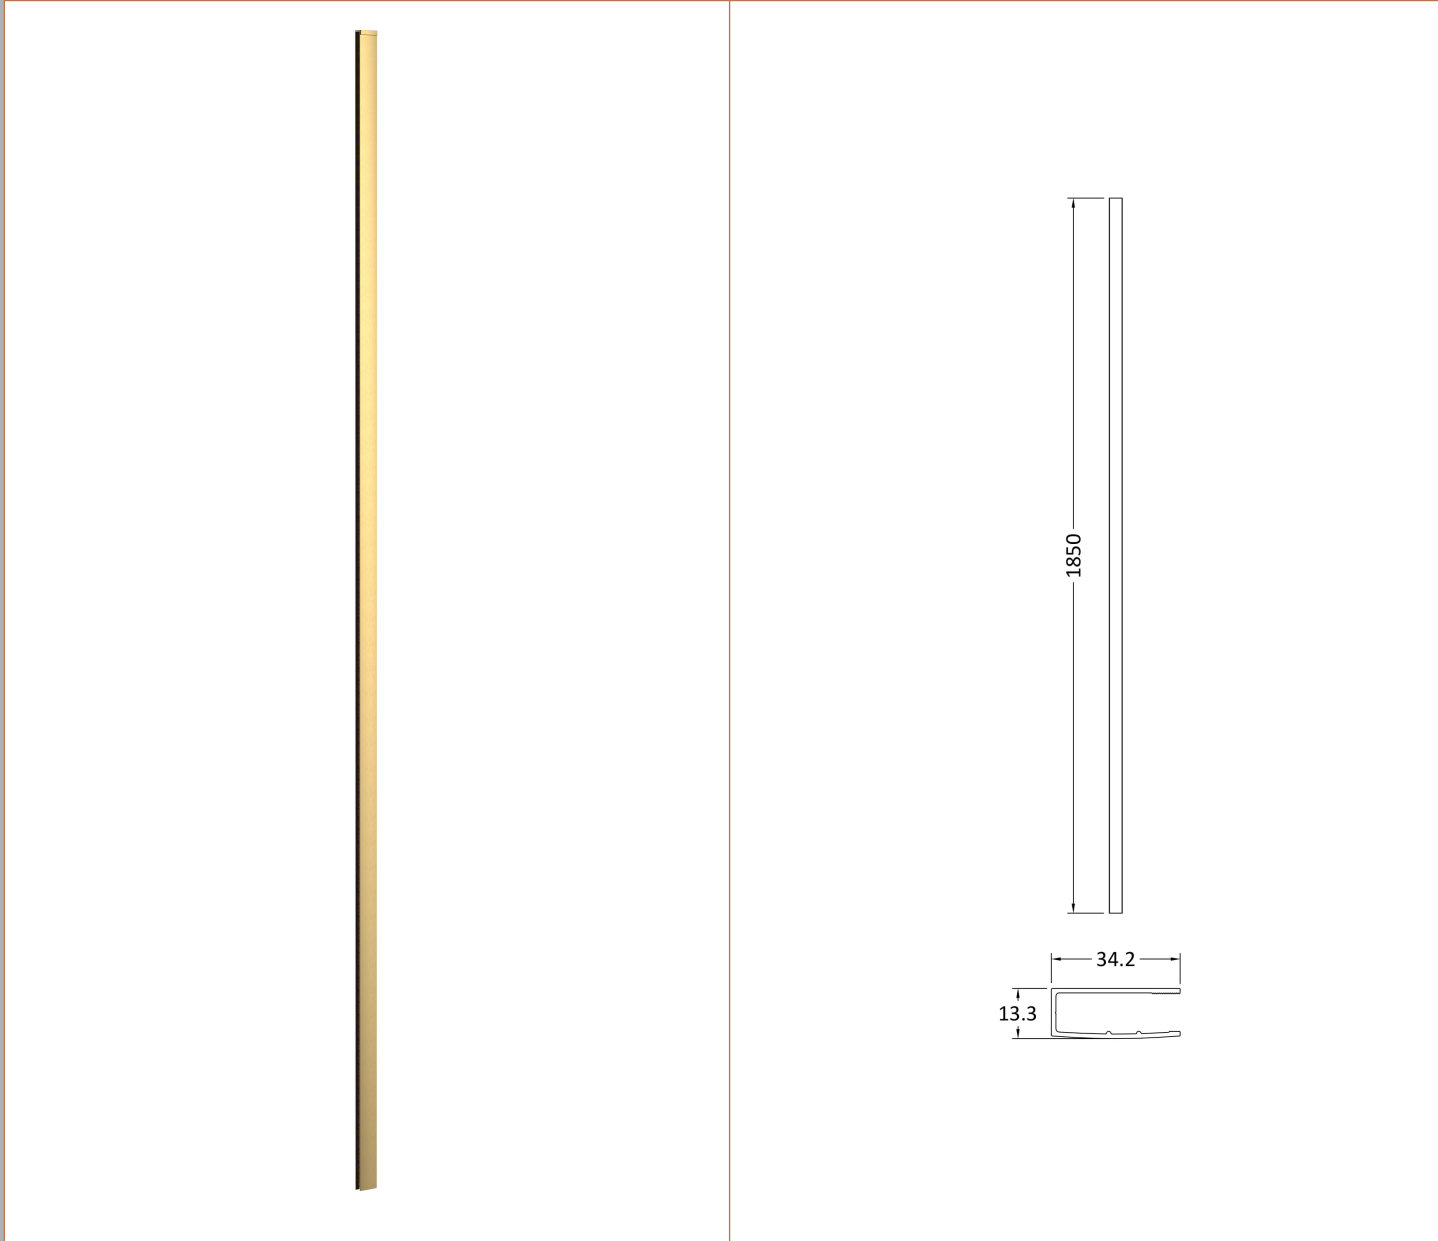

Packaging Dimensions

Height (mm):	65
Width (mm):	1150
Length (mm):	1920
Gross Weight (kg):	46

Packaging Data

Box Colour:	Brown Cardboard Box - Printed
Box Qty:	1
Label Size:	100 x 50
Label Colour:	Not Applicable
Label Qty:	0

Outer Box Dimensions (If Applicable)

Height (mm):	
Width (mm):	
Depth (mm):	
Length (mm):	
Gross Weight (kg):	
Barcode:	5055275831748

Product Details

Country of Origin:	China
Fitting Instruction:	No
CE & UKCA:	Yes
Profile Material:	Aluminium
Profile Finish:	Polished Chrome
Adjustments (mm):	1075mm-1093mm
Entry Width (mm):	N/A
Swing In Dim (mm):	N/A
Swing Out Dim (mm):	N/A
Radius (mm):	Not Applicable
Glass Thickness (mm):	8
Easy Fit:	No
Easy Clean:	No
Handle Style:	Not Applicable
Handle Material:	Not Applicable
Enclosure Design:	Frameless
Wheel Type:	Not Applicable
Support Bar Included:	Support Bar Included
Extras:	None

Sales Code: WRSF013

Description: 1850 Wetroom Wall Channel Brass

Product Dimensions

Height (mm):	1850
Width (mm):	
Depth (mm):	
Nett Weight (kg):	0.6

Packaging Dimensions

Height (mm):	60
Width (mm):	185
Length (mm):	1860
Gross Weight (kg):	0.6

Sales Code: WRSF013U

Description: 1850 Decorative Profile Undrilled Brass

Product Dimensions

Height (mm):	1850
Width (mm):	34
Depth (mm):	13
Nett Weight (kg):	0.6

Packaging Dimensions

Height (mm):	60
Width (mm):	185
Length (mm):	1860
Gross Weight (kg):	0.6