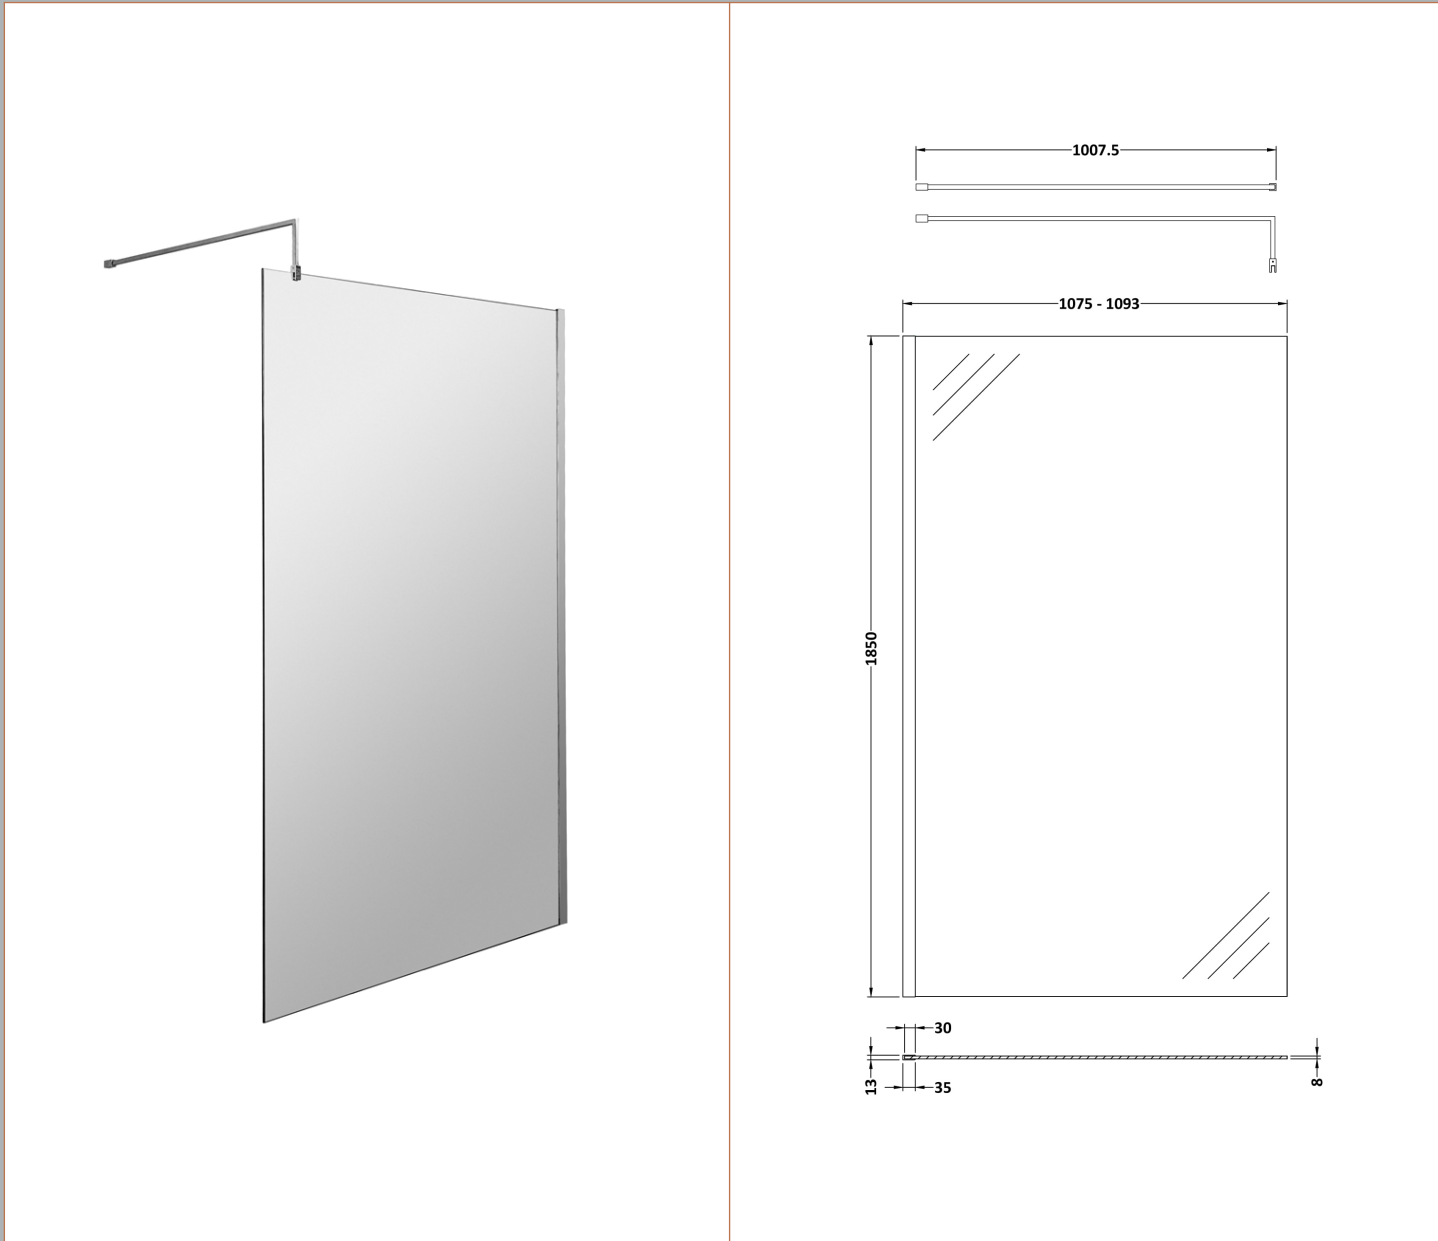

Sales Code: WRSCOB11

Description: 1100 Wetroom Screen Outer Frame 1850X8mm

Packaging Details

Barcode: 5056462645261

Sales Code: WRSC11

Description: Wetroom Screen 1100 X 1850 X 8mm

Product Dimensions

Height (mm):	1850
Width (mm):	1100
Depth (mm):	14
Nett Weight (kg):	46

Packaging Dimensions

Height (mm):	65
Width (mm):	1150
Length (mm):	1920
Gross Weight (kg):	46

Packaging Data

Box Colour:	Brown Cardboard Box - Printed
Box Qty:	1
Label Size:	100 x 50
Label Colour:	Not Applicable
Label Qty:	0

Outer Box Dimensions (If Applicable)

Height (mm):	
Width (mm):	
Depth (mm):	
Length (mm):	
Gross Weight (kg):	
Barcode:	5055275831748

Product Details

Country of Origin:	China
Fitting Instruction:	No
CE & UKCA:	Yes
Profile Material:	Aluminium
Profile Finish:	Polished Chrome
Adjustments (mm):	1075mm-1093mm
Entry Width (mm):	N/A
Swing In Dim (mm):	N/A
Swing Out Dim (mm):	N/A
Radius (mm):	Not Applicable
Glass Thickness (mm):	8
Easy Fit:	No
Easy Clean:	No
Handle Style:	Not Applicable
Handle Material:	Not Applicable
Enclosure Design:	Frameless
Wheel Type:	Not Applicable
Support Bar Included:	Support Bar Included
Extras:	None

Sales Code: WRSF013

Description: 1850 Wetroom Wall Channel Brass

Product Dimensions

Height (mm):	1850
Width (mm):	
Depth (mm):	
Nett Weight (kg):	0.6

Packaging Dimensions

Height (mm):	60
Width (mm):	185
Length (mm):	1860
Gross Weight (kg):	0.6