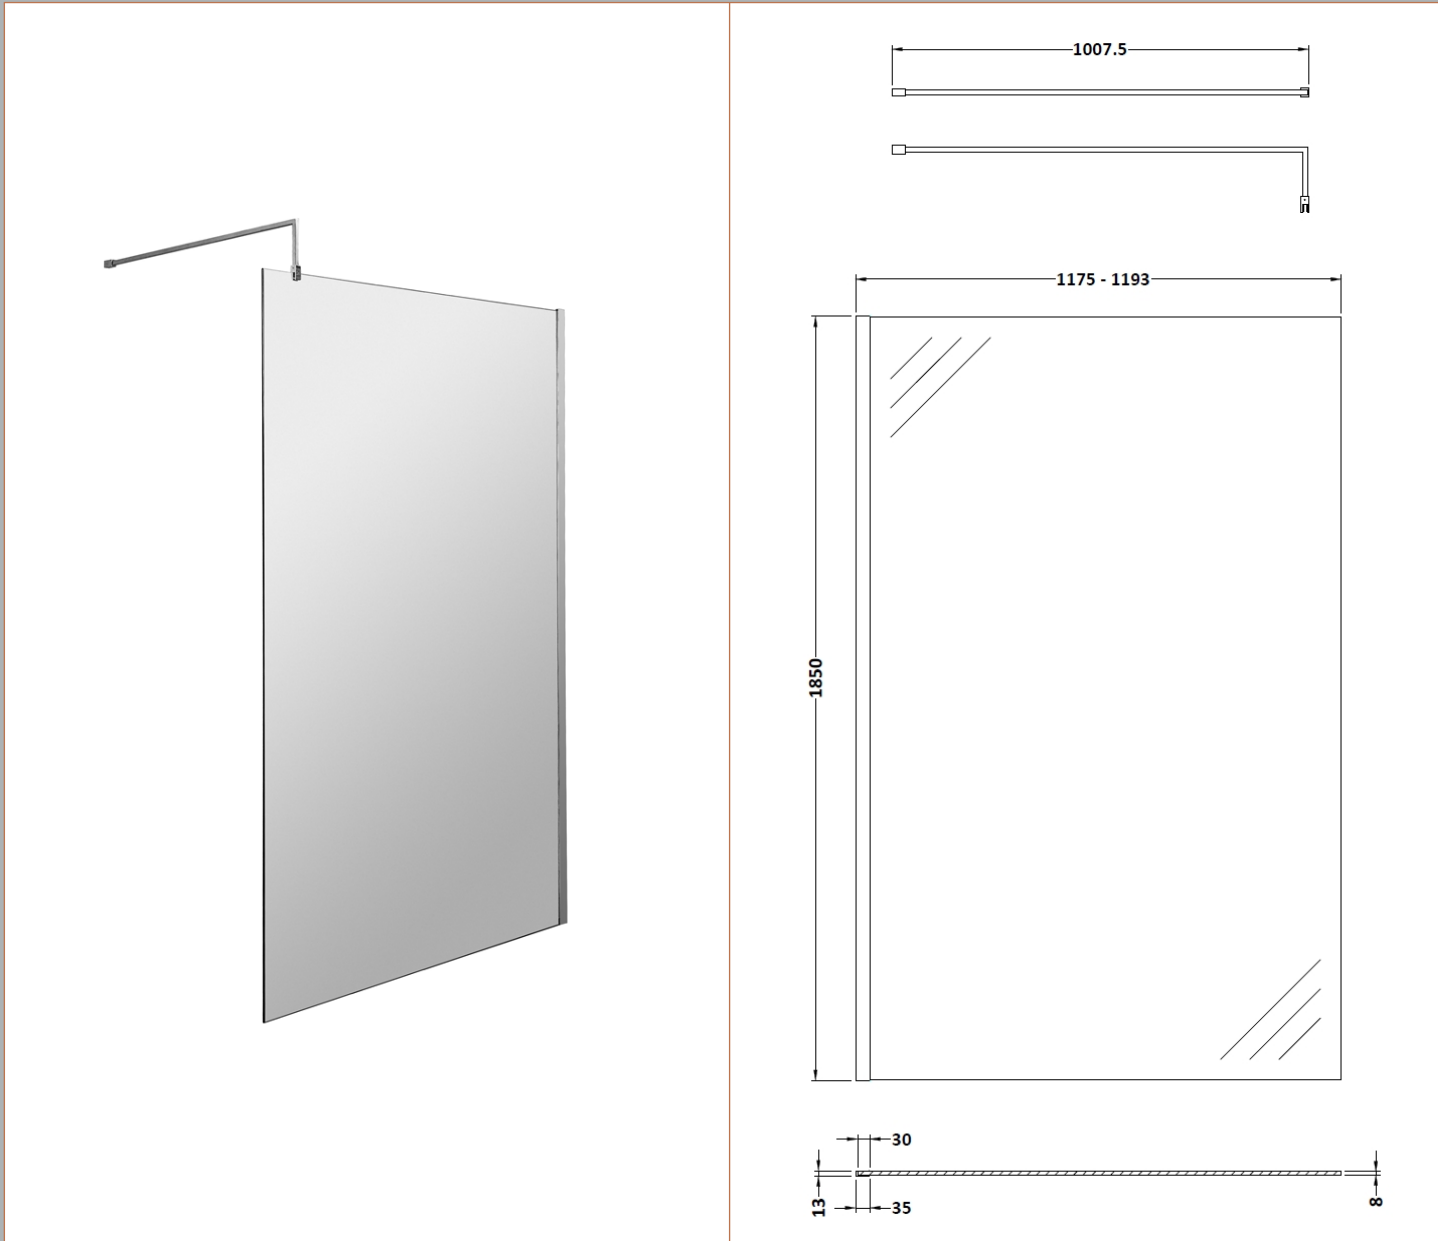

Sales Code: WRSCOB12

Description: 1200 Wetroom Screen Outer Frame 1850X8mm

Packaging Details

Barcode: 5056462645278

Sales Code: WRSC12

Description: Wetroom Screen 1200 X 1850 X 8mm

Product Dimensions

Height (mm):	1850
Width (mm):	1200
Depth (mm):	14
Nett Weight (kg):	50.5

Packaging Dimensions

Height (mm):	65
Width (mm):	1250
Length (mm):	1920
Gross Weight (kg):	50.5

Packaging Data

Box Colour:	Brown Cardboard Box - Printed
Box Qty:	1
Label Size:	100 x 50
Label Colour:	Not Applicable
Label Qty:	0

Outer Box Dimensions (If Applicable)

Height (mm):	
Width (mm):	
Depth (mm):	
Length (mm):	
Gross Weight (kg):	
Barcode:	5055275819050

Product Details

Country of Origin:	China
Fitting Instruction:	No
CE & UKCA:	Yes
Profile Material:	Aluminium
Profile Finish:	Polished Chrome
Adjustments (mm):	1175mm - 1193mm
Entry Width (mm):	N/A
Swing In Dim (mm):	N/A
Swing Out Dim (mm):	N/A
Radius (mm):	Not Applicable
Glass Thickness (mm):	8
Easy Fit:	No
Easy Clean:	No
Handle Style:	Not Applicable
Handle Material:	Not Applicable
Enclosure Design:	Frameless
Wheel Type:	Not Applicable
Support Bar Included:	Support Bar Included
Extras:	None

Sales Code: WRSF013

Description: 1850 Wetroom Wall Channel Brass

Product Dimensions

Height (mm):	1850
Width (mm):	
Depth (mm):	
Nett Weight (kg):	0.6

Packaging Dimensions

Height (mm):	60
Width (mm):	185
Length (mm):	1860
Gross Weight (kg):	0.6