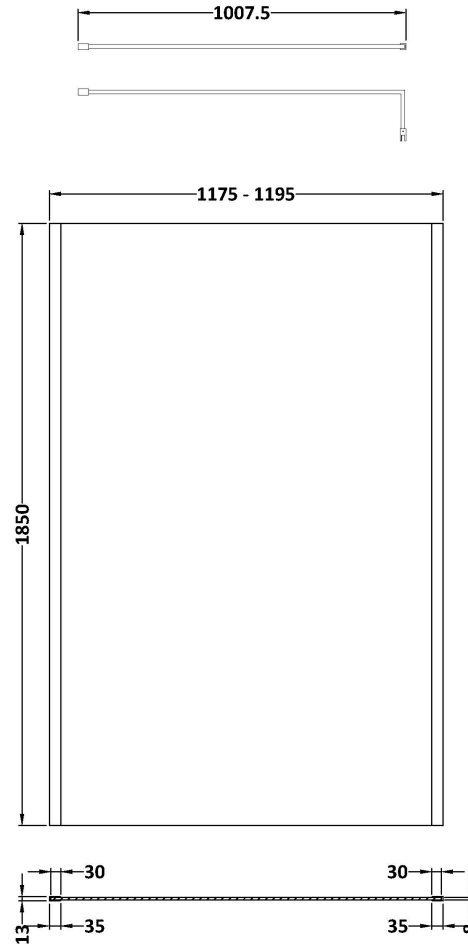

Sales Code: WRSCOB12

Description: 1200 Wetroom Screen Outer Frame 1850X8mm

Packaging Details

Barcode: 5056462645278

Sales Code: WRSC12

Description: Wetroom Screen 1200 X 1850 X 8mm

Product Dimensions

Height (mm):	1850
Width (mm):	1200
Depth (mm):	14
Nett Weight (kg):	50.5

Packaging Dimensions

Height (mm):	65
Width (mm):	1250
Length (mm):	1920
Gross Weight (kg):	50.5

Packaging Data

Box Colour:	Brown Cardboard Box - Printed
Box Qty:	1
Label Size:	100 x 50
Label Colour:	Not Applicable
Label Qty:	0

Outer Box Dimensions (If Applicable)

Height (mm):	
Width (mm):	
Depth (mm):	
Length (mm):	
Gross Weight (kg):	
Barcode:	5055275819050

Product Details

Country of Origin:	China
Fitting Instruction:	No
CE & UKCA:	Yes
Profile Material:	Aluminium
Profile Finish:	Polished Chrome
Adjustments (mm):	1175mm - 1193mm
Entry Width (mm):	N/A
Swing In Dim (mm):	N/A
Swing Out Dim (mm):	N/A
Radius (mm):	Not Applicable
Glass Thickness (mm):	8
Easy Fit:	No
Easy Clean:	No
Handle Style:	Not Applicable
Handle Material:	Not Applicable
Enclosure Design:	Frameless
Wheel Type:	Not Applicable
Support Bar Included:	Support Bar Included
Extras:	None

Sales Code: WRSF013

Description: 1850 Wetroom Wall Channel Brass

Product Dimensions

Height (mm):	1850
Width (mm):	
Depth (mm):	
Nett Weight (kg):	0.6

Packaging Dimensions

Height (mm):	60
Width (mm):	185
Length (mm):	1860
Gross Weight (kg):	0.6