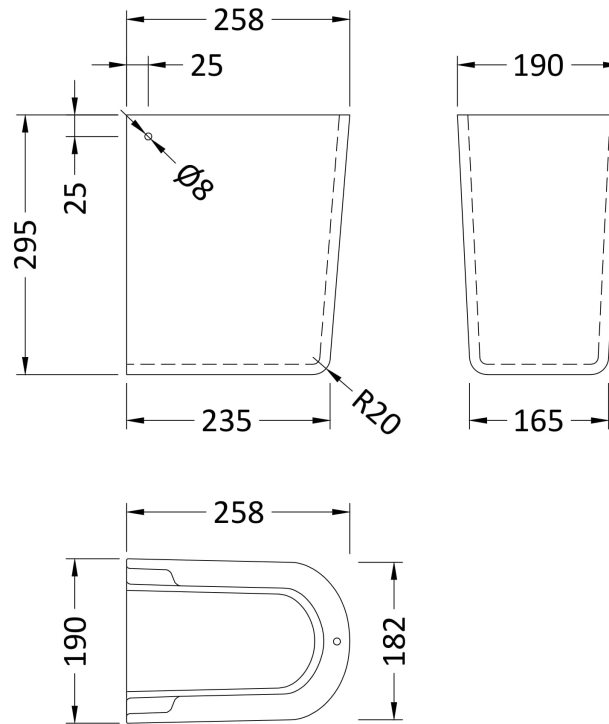

### Product Dimensions

Height (mm):	183
Width (mm):	520
Depth (mm):	450
Nett Weight (kg):	15.5

### Packaging Dimensions

Height (mm):	200
Width (mm):	545
Depth (mm):	460
Gross Weight (kg):	15.7

### Outer Box Dimensions (If Applicable)

Height (mm):	
Width (mm):	
Depth (mm):	
Gross Weight (kg):	
Barcode:	5055369029242

**Product Dimensions**

Height (mm):	295
Width (mm):	190
Depth (mm):	258
Nett Weight (kg):	7.3

**Packaging Dimensions**

Height (mm):	330
Width (mm):	230
Depth (mm):	300
Gross Weight (kg):	7.5

**Packaging Data**