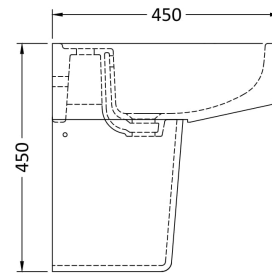

Sales Code: Cpv004

Description: Provost 520mm Basin & Semi Pedestal

Packaging Details

Barcode: 5055275896990