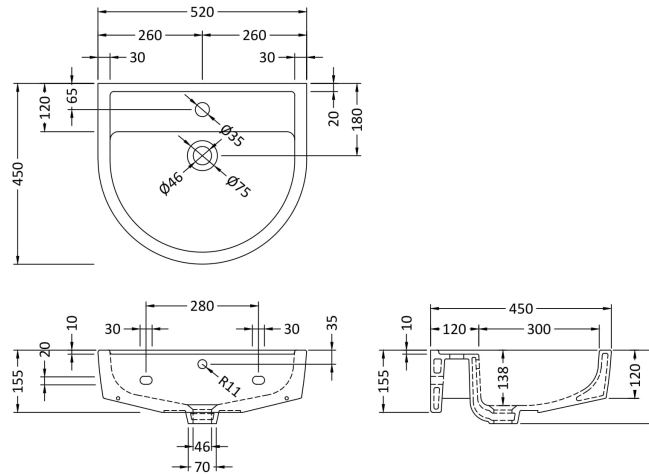

**Sales Code:** Cpv004

**Description:** Provost 520mm Basin & Semi Pedestal

**Packaging Details**

Barcode: 5055275896990

Sales Code: NCH404

Description: Medium 520mm Basin 1 Tap Hole

### Product Dimensions

Height (mm):	183
Width (mm):	520
Depth (mm):	450
Nett Weight (kg):	15.5

### Packaging Dimensions

Height (mm):	200
Width (mm):	545
Depth (mm):	460
Gross Weight (kg):	15.7

### Outer Box Dimensions (If Applicable)

Height (mm):	
Width (mm):	
Depth (mm):	
Gross Weight (kg):	
Barcode:	5055369029242