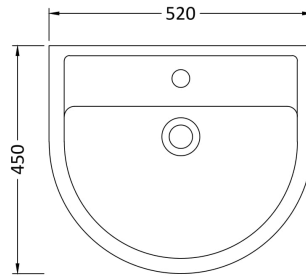

Sales Code: Cpv004

Description: Provost 520mm Basin & Semi Pedestal

Packaging Details

Barcode: 5055275896990