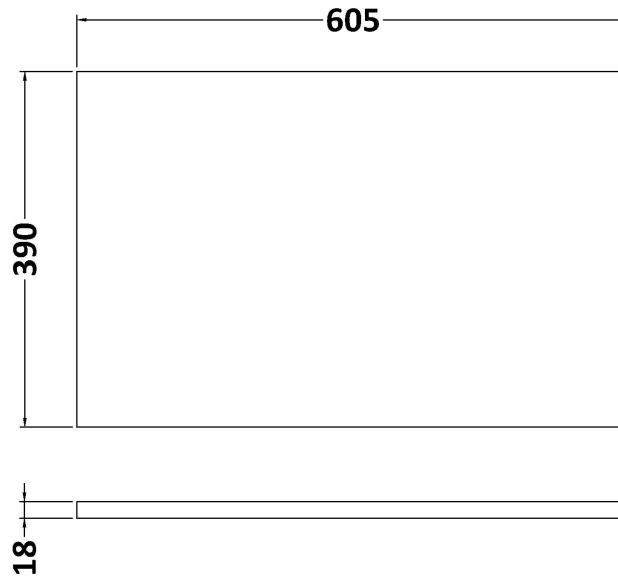

### Product Dimensions

Height (mm):	359
Width (mm):	600
Depth (mm):	383
Nett Weight (kg):	13

### Packaging Dimensions

Height (mm):	380
Width (mm):	620
Depth (mm):	405
Gross Weight (kg):	13.5

### Outer Box Dimensions (If Applicable)

Height (mm):	
Width (mm):	
Depth (mm):	
Gross Weight (kg):	
Barcode:	5056462655468

### Product Dimensions

Height (mm):	18
Width (mm):	605
Depth (mm):	390
Nett Weight (kg):	2.5