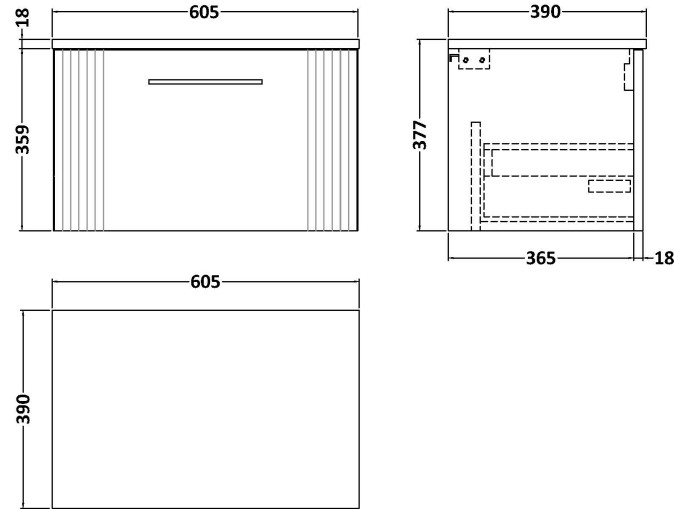

Sales Code: DPF394W

Description: 600 W/H Single Drawer Vanity & Worktop

Packaging Details

Barcode: 5056462675534