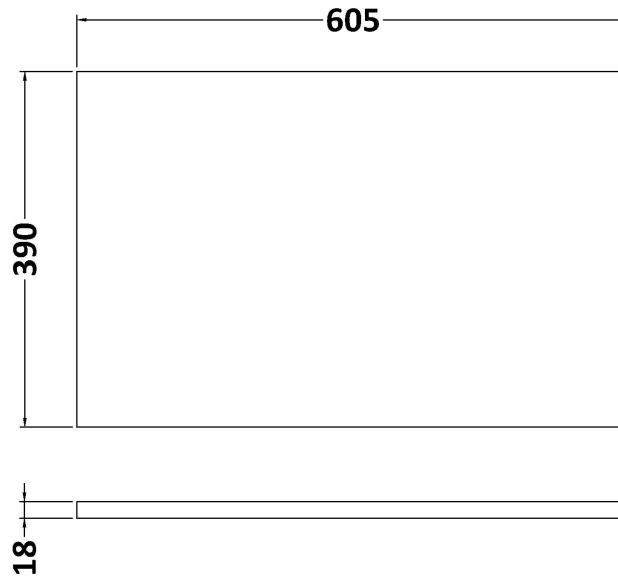

### Product Dimensions

|                   |     |
|-------------------|-----|
| Height (mm):      | 359 |
| Width (mm):       | 600 |
| Depth (mm):       | 383 |
| Nett Weight (kg): | 13  |

### Packaging Dimensions

|                    |      |
|--------------------|------|
| Height (mm):       | 380  |
| Width (mm):        | 620  |
| Depth (mm):        | 405  |
| Gross Weight (kg): | 13.5 |

### Outer Box Dimensions (If Applicable)

|                    |               |
|--------------------|---------------|
| Height (mm):       |               |
| Width (mm):        |               |
| Depth (mm):        |               |
| Gross Weight (kg): |               |
| Barcode:           | 5056462655451 |

### Product Dimensions

|                   |     |
|-------------------|-----|
| Height (mm):      | 18  |
| Width (mm):       | 605 |
| Depth (mm):       | 390 |
| Nett Weight (kg): | 2.5 |