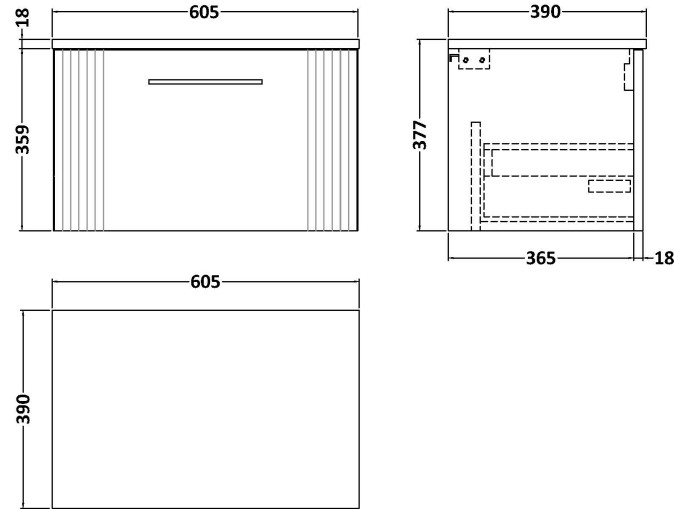

Sales Code: DPF294W

Description: 600 W/H Single Drawer Vanity & Worktop

Packaging Details

Barcode: 5056462675466