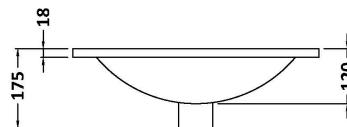

### Product Dimensions

Height (mm):	359
Width (mm):	500
Depth (mm):	383
Nett Weight (kg):	12

### Packaging Dimensions

Height (mm):	380
Width (mm):	520
Depth (mm):	405
Gross Weight (kg):	12.5

### Outer Box Dimensions (If Applicable)

Height (mm):	
Width (mm):	
Depth (mm):	
Gross Weight (kg):	
Barcode:	5056462655338

### Product Dimensions

Height (mm):	170
Width (mm):	500
Depth (mm):	390
Nett Weight (kg):	9