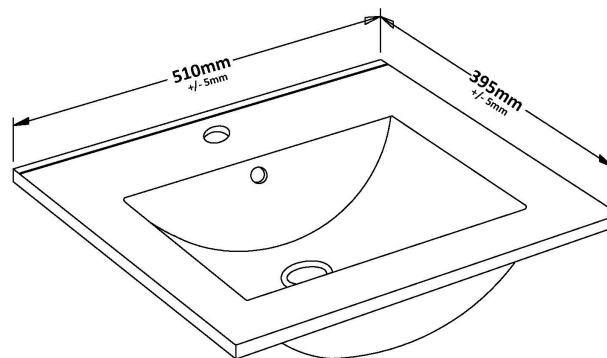

### Product Dimensions

Height (mm):	359
Width (mm):	500
Depth (mm):	383
Nett Weight (kg):	12

### Packaging Dimensions

Height (mm):	380
Width (mm):	520
Depth (mm):	405
Gross Weight (kg):	12.5

### Outer Box Dimensions (If Applicable)

Height (mm):	
Width (mm):	
Depth (mm):	
Gross Weight (kg):	
Barcode:	5056462655338

### Product Dimensions

Height (mm):	170
Width (mm):	500
Depth (mm):	390
Nett Weight (kg):	9