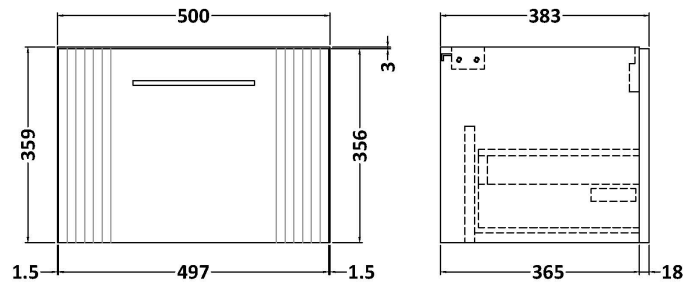

### Product Dimensions

Height (mm):	359
Width (mm):	500
Depth (mm):	383
Nett Weight (kg):	12

### Packaging Dimensions

Height (mm):	380
Width (mm):	520
Depth (mm):	405
Gross Weight (kg):	12.5

### Product Dimensions

Height (mm):	170
Width (mm):	500
Depth (mm):	390
Nett Weight (kg):	9

### Packaging Dimensions

Height (mm):	400
Width (mm):	520
Depth (mm):	200
Gross Weight (kg):	9