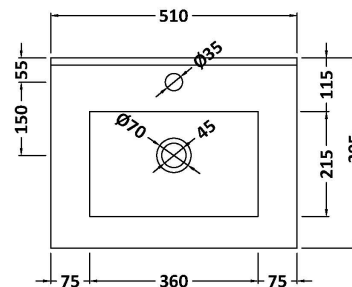

### Product Dimensions

Height (mm):	359
Width (mm):	500
Depth (mm):	383
Nett Weight (kg):	12

### Packaging Dimensions

Height (mm):	380
Width (mm):	520
Depth (mm):	405
Gross Weight (kg):	12.5

### Outer Box Dimensions (If Applicable)

Height (mm):	
Width (mm):	
Depth (mm):	
Gross Weight (kg):	
Barcode:	5056462655338

### Product Dimensions

Height (mm):	170
Width (mm):	500
Depth (mm):	390
Nett Weight (kg):	9