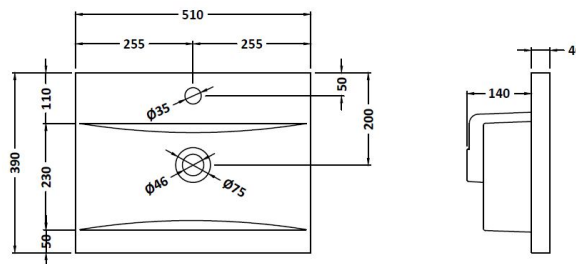

### Product Dimensions

Height (mm):	359
Width (mm):	500
Depth (mm):	383
Nett Weight (kg):	12

### Packaging Dimensions

Height (mm):	380
Width (mm):	520
Depth (mm):	405
Gross Weight (kg):	12.5

### Outer Box Dimensions (If Applicable)

Height (mm):	
Width (mm):	
Depth (mm):	
Gross Weight (kg):	
Barcode:	5056462655345

### Product Dimensions

Height (mm):	180
Width (mm):	510
Depth (mm):	390
Nett Weight (kg):	10.54