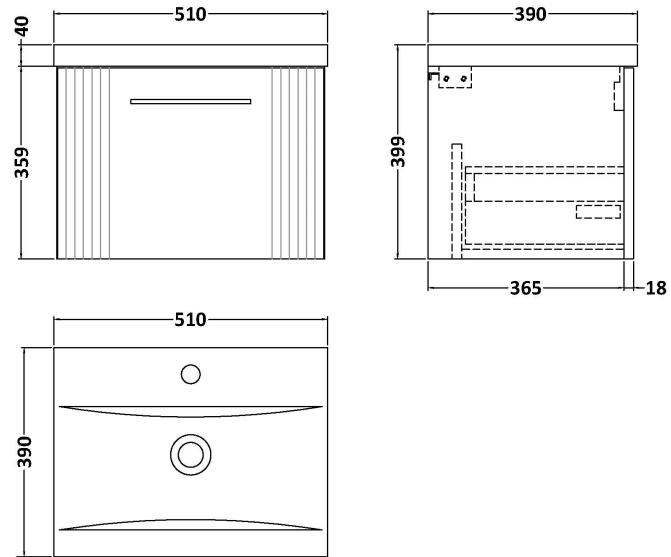

Sales Code: DPF391A

Description: 500 W/H Single Drawer Vanity & Basin 1

Packaging Details

Barcode: 5056462674971