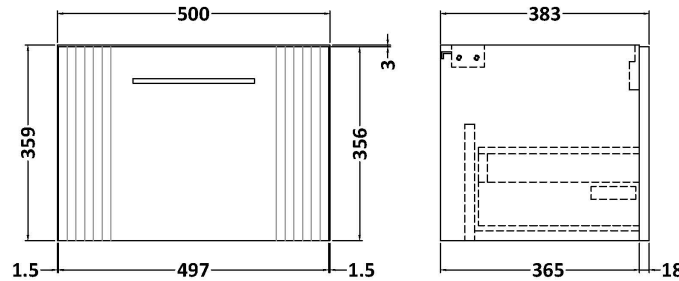

### Product Dimensions

Height (mm):	359
Width (mm):	500
Depth (mm):	383
Nett Weight (kg):	12

### Packaging Dimensions

Height (mm):	380
Width (mm):	520
Depth (mm):	405
Gross Weight (kg):	12.5

### Product Dimensions

Height (mm):	180
Width (mm):	510
Depth (mm):	390
Nett Weight (kg):	10.54

### Packaging Dimensions

Height (mm):	210
Width (mm):	410
Depth (mm):	530
Gross Weight (kg):	10.54