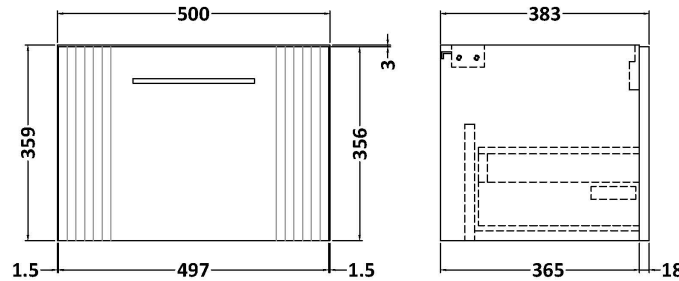

### Product Dimensions

Height (mm):	359
Width (mm):	500
Depth (mm):	383
Nett Weight (kg):	12

### Packaging Dimensions

Height (mm):	380
Width (mm):	520
Depth (mm):	405
Gross Weight (kg):	12.5

### Product Dimensions

Height (mm):	170
Width (mm):	500
Depth (mm):	390
Nett Weight (kg):	9

### Packaging Dimensions

Height (mm):	400
Width (mm):	520
Depth (mm):	200
Gross Weight (kg):	9