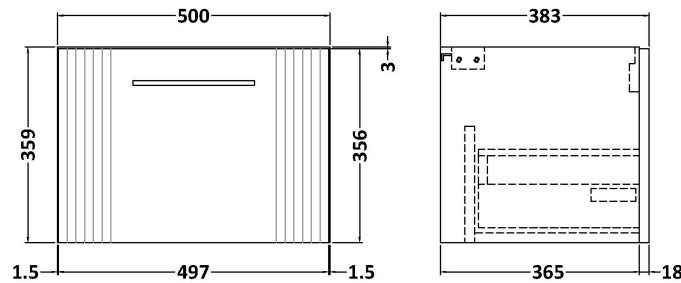

Sales Code: DPF291D

Description: 500 W/H Single Drawer Vanity & Basin 3

Packaging Details

Barcode: 5056462674964

Sales Code: FLT291

Description: 500 W/H Single Drawer Unit

Product Dimensions

Height (mm):	359
Width (mm):	500
Depth (mm):	383
Nett Weight (kg):	12

Packaging Dimensions

Height (mm):	380
Width (mm):	520
Depth (mm):	405
Gross Weight (kg):	12.5

Packaging Data

Box Colour:	Brown Cardboard Box - Printed
Box Qty:	0
Label Size:	0 x 0
Label Colour:	Not Applicable
Label Qty:	0

Sales Code: NVM032

Description: 500 Thin Edged Basin 1Th

Product Dimensions

Height (mm):	170
Width (mm):	510
Depth (mm):	395
Nett Weight (kg):	9.5

Packaging Dimensions

Height (mm):	190
Width (mm):	530
Depth (mm):	415
Gross Weight (kg):	10

Packaging Data

Box Colour:	Brown Cardboard Box - Printed
Box Qty:	1
Label Size:	100 x 50
Label Colour:	White Label
Label Qty:	2

Outer Box Dimensions (If Applicable)

Height (mm):	
Width (mm):	
Depth (mm):	
Gross Weight (kg):	
Barcode:	5056211853411