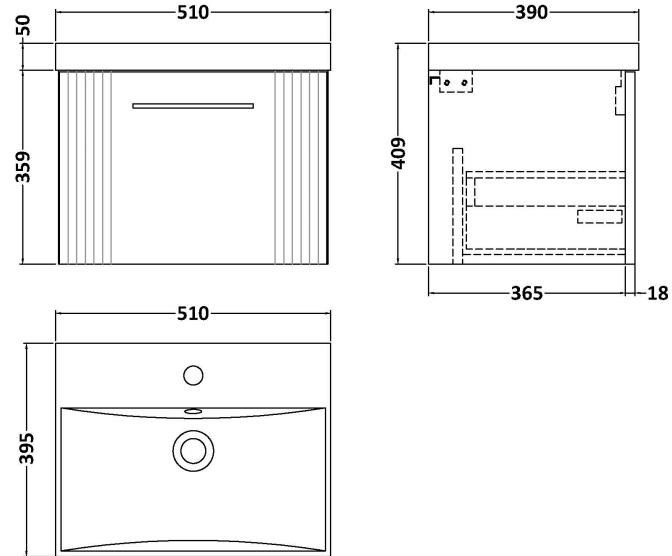

Sales Code: DPF291D

Description: 500 W/H Single Drawer Vanity & Basin 3

Packaging Details

Barcode: 5056462674964

Sales Code: FLT291

Description: 500 W/H Single Drawer Unit

Product Dimensions

Height (mm):	359
Width (mm):	500
Depth (mm):	383
Nett Weight (kg):	12

Packaging Dimensions

Height (mm):	380
Width (mm):	520
Depth (mm):	405
Gross Weight (kg):	12.5

Packaging Data

Box Colour:	Brown Cardboard Box - Printed
Box Qty:	0
Label Size:	0 x 0
Label Colour:	Not Applicable
Label Qty:	0

Outer Box Dimensions (If Applicable)

Height (mm):	
Width (mm):	
Depth (mm):	
Gross Weight (kg):	
Barcode:	5056462655338

Product Details

Country of Origin:	China
Fitting Instruction:	Yes
CE & UKCA:	
FSC Certified Materials:	Yes
Colour:	Satin Grey
Construction Method:	Cam & Wood Dowel
Construction Type:	Rigid
Cabinet Finish:	MFC Painted Gloss
Fascia Finish:	Mdf Painted Gloss
Cabinet Thickness (mm):	16
Fascia Thickness (mm):	18
Drawer Included:	Yes
Drawer Type:	80mm High Metal S/C Inc Galler
No of Shelves:	0
Hinge Type:	Not Applicable
Hinge Included:	No
Adjustable Legs:	No, Not Required
Fixings Included:	Yes
Handle Style:	Modern
Waste Shroud:	Yes
Handle Included:	Yes, Supplied
Handle Type:	Finger Pull

Sales Code: NVM032

Description: 500 Thin Edged Basin 1Th

Product Dimensions

Height (mm):	170
Width (mm):	510
Depth (mm):	395
Nett Weight (kg):	9.5

Packaging Dimensions

Height (mm):	190
Width (mm):	530
Depth (mm):	415
Gross Weight (kg):	10