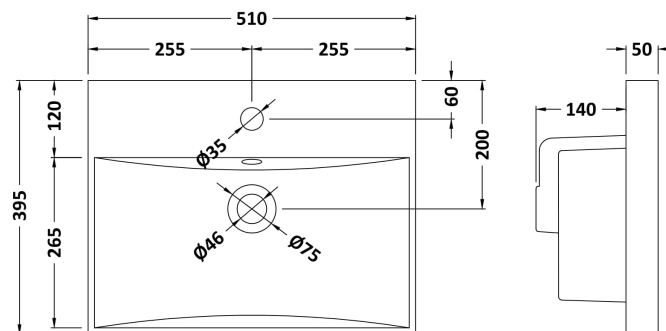

Packaging Dimensions

Height (mm):	380
Width (mm):	520
Depth (mm):	405
Gross Weight (kg):	12.5

Packaging Data

Box Colour:	Brown Cardboard Box - Printed
Box Qty:	0
Label Size:	0 x 0
Label Colour:	Not Applicable
Label Qty:	0

Outer Box Dimensions (If Applicable)

Height (mm):	
Width (mm):	
Depth (mm):	
Gross Weight (kg):	
Barcode:	5056462655338

Product Details

Country of Origin:	China
Fitting Instruction:	Yes
CE & UKCA:	
FSC Certified Materials:	Yes
Colour:	Satin Grey
Construction Method:	Cam & Wood Dowel
Construction Type:	Rigid
Cabinet Finish:	MFC Painted Gloss
Fascia Finish:	Mdf Painted Gloss
Cabinet Thickness (mm):	16
Fascia Thickness (mm):	18
Drawer Included:	Yes
Drawer Type:	80mm High Metal S/C Inc Galler
No of Shelves:	0
Hinge Type:	Not Applicable
Hinge Included:	No
Adjustable Legs:	No, Not Required
Fixings Included:	Yes
Handle Style:	Modern
Waste Shroud:	Yes
Handle Included:	Yes, Supplied
Handle Type:	Finger Pull

Sales Code: NVM032

Description: 500 Thin Edged Basin 1Th

Product Dimensions

Height (mm):	170
Width (mm):	510
Depth (mm):	395
Nett Weight (kg):	9.5

Packaging Dimensions

Height (mm):	190
Width (mm):	530
Depth (mm):	415
Gross Weight (kg):	10

Packaging Data

Box Colour:	Brown Cardboard Box - Printed
Box Qty:	1
Label Size:	100 x 50
Label Colour:	White Label
Label Qty:	2

Outer Box Dimensions (If Applicable)

Height (mm):	
Width (mm):	
Depth (mm):	
Gross Weight (kg):	
Barcode:	5056211853411