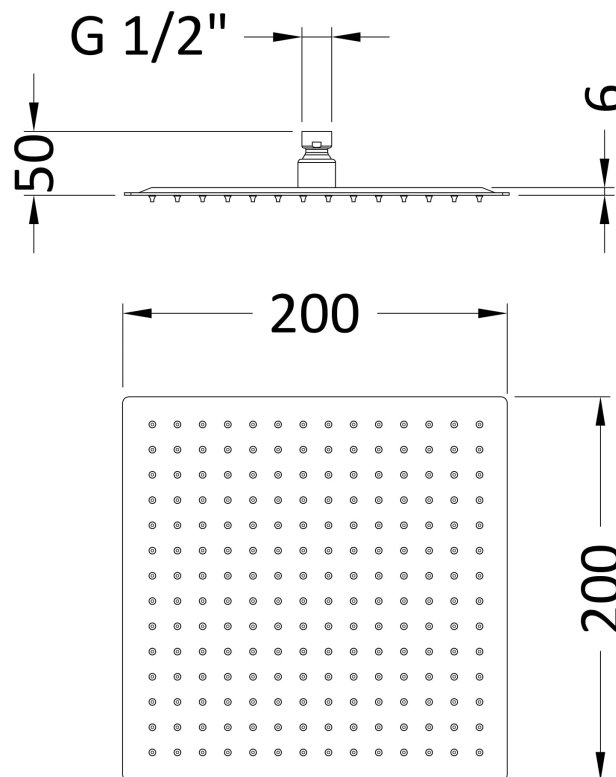

Sales Code: A8088

Description: Square Fixed Head 200mm Diameter

Product Dimensions

Length (mm):	
Width (mm):	200
Height (mm):	50
Depth (mm):	200
Nett Weight (kg):	1.07

Packaging Dimensions

Length (mm):	210
Width (mm):	100
Height (mm):	210
Gross Weight (kg):	1.07

Packaging Data

Box Colour:	White Cardboard Box
Box Qty:	0
Label Size:	0 x 0
Label Colour:	White Label
Label Qty:	0

Outer Box Dimensions (If Applicable)

Length (mm):	
Width (mm):	435
Height (mm):	155
Depth (mm):	440
Gross Weight (kg):	11
Barcode:	5056462620466

Product Details

Country of Origin:	China
Fitting Instruction:	No
Product Material:	Stainless Steel
Mount Type:	Wall
Outlet Elbow Supplied:	No
Easy Clean:	Yes
Head Included:	Yes
Handset Included:	No
Body Jets Included:	Not Applicable
No of Body Jets:	Not Applicable
Operating Pressure (bar):	0.5
Valve/Cartridge Type:	Not Applicable
Flow Rates (L/min):	0.1 bar: N/A 0.5 bar: N/A 1 bar: N/A 2 bar: N/A 3 bar: N/A
TMV2 Approved:	No Approval No: N/A
TMV3 Approved:	No Approval No: N/A
WRAS Approved:	No Approval No: N/A
Head Function:	Single
Handset Function:	Not Applicable
Body Jet Info:	Not Applicable
Pipe Size:	Not Applicable
Pipe Centres:	N/A
Colour/Finish:	Brushed Brass
Hose Included:	Not Applicable
No. of Outlets:	N/A