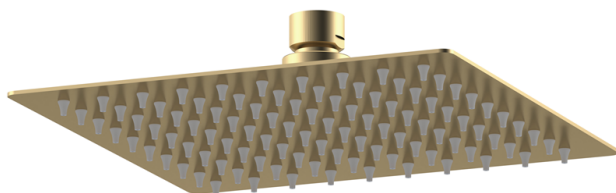

Sales Code: A8088

Description: Square Fixed Head 200mm Diameter

Product Dimensions

Length (mm):	
Width (mm):	200
Height (mm):	50
Depth (mm):	200
Nett Weight (kg):	1.07

Packaging Dimensions

Length (mm):	210
Width (mm):	100
Height (mm):	210
Gross Weight (kg):	1.07

Packaging Data

Box Colour:	White Cardboard Box
Box Qty:	0
Label Size:	0 x 0
Label Colour:	White Label
Label Qty:	0

Outer Box Dimensions (If Applicable)

Length (mm):	
Width (mm):	435
Height (mm):	155
Depth (mm):	440
Gross Weight (kg):	11
Barcode:	5056462620466

Product Details

Country of Origin:	China
Fitting Instruction:	No
Product Material:	Stainless Steel
Mount Type:	Wall
Outlet Elbow Supplied:	No
Easy Clean:	Yes
Head Included:	Yes
Handset Included:	No
Body Jets Included:	Not Applicable
No of Body Jets:	Not Applicable
Operating Pressure (bar):	0.5
Valve/Cartridge Type:	Not Applicable
Flow Rates (L/min):	0.1 bar: N/A 0.5 bar: N/A 1 bar: N/A 2 bar: N/A 3 bar: N/A
TMV2 Approved:	No Approval No: N/A
TMV3 Approved:	No Approval No: N/A
WRAS Approved:	No Approval No: N/A
Head Function:	Single
Handset Function:	Not Applicable
Body Jet Info:	Not Applicable
Pipe Size:	Not Applicable
Pipe Centres:	N/A
Colour/Finish:	Brushed Brass
Hose Included:	Not Applicable
No. of Outlets:	N/A