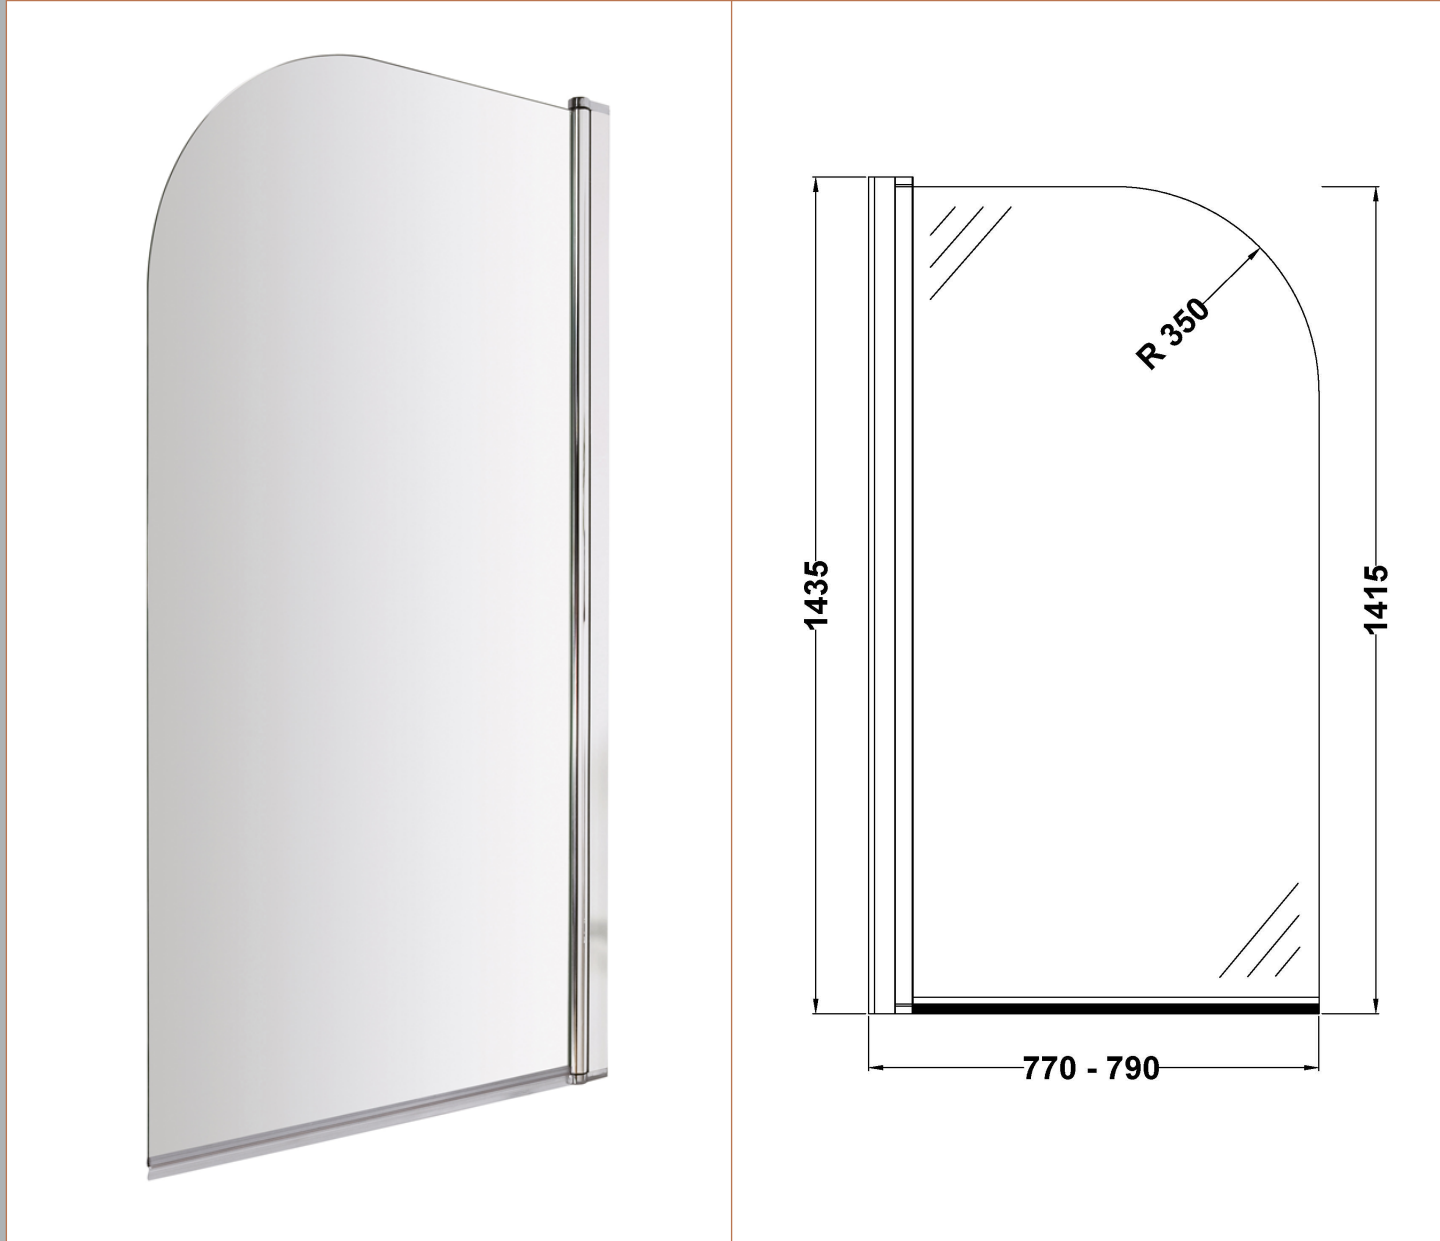

Sales Code: NSS1

Description: Round Bath Screen (6)

Product Dimensions

Height (mm):	1435
Width (mm):	785
Depth (mm):	38
Nett Weight (kg):	17

Packaging Dimensions

Height (mm):	50
Width (mm):	800
Length (mm):	1440
Gross Weight (kg):	17.4

Packaging Data

Box Colour:	Brown Cardboard Box - Printed
Box Qty:	0
Label Size:	0 x 0
Label Colour:	Not Applicable
Label Qty:	0

Outer Box Dimensions (If Applicable)

Height (mm):	
Width (mm):	
Depth (mm):	
Length (mm):	
Gross Weight (kg):	
Barcode:	5055146192664

Product Details

Country of Origin:	China
Fitting Instruction:	Yes
CE & UKCA:	Yes
Profile Material:	Aluminium
Profile Finish:	Polished Chrome
Adjustments (mm):	770mm-790mm
Entry Width (mm):	N/A
Swing In Dim (mm):	700mm
Swing Out Dim (mm):	700mm
Radius (mm):	Not Applicable
Glass Thickness (mm):	6
Easy Fit:	No
Easy Clean:	No
Handle Style:	Not Applicable
Handle Material:	Not Applicable
Enclosure Design:	Frameless
Wheel Type:	Not Applicable
Support Bar Included:	Support Bar Not Included
Extras:	None