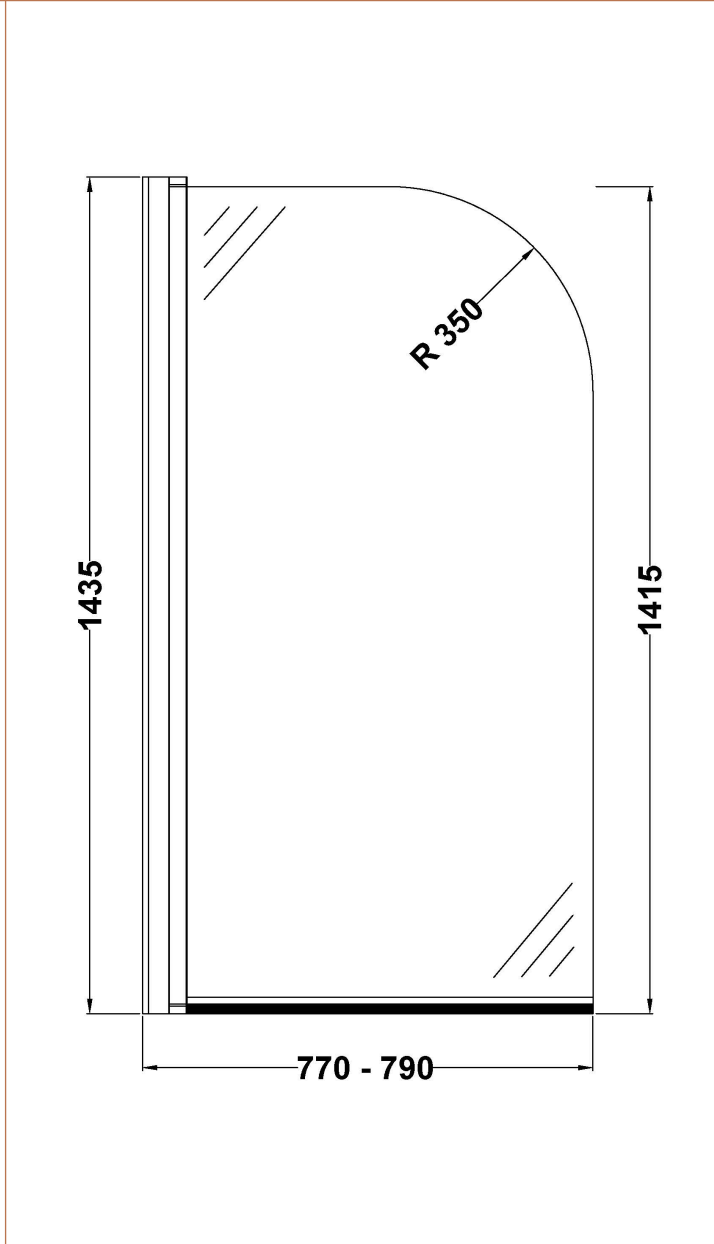

Sales Code: NSS1

Description: Round Bath Screen (6)

Product Dimensions

Height (mm):	1435
Width (mm):	785
Depth (mm):	38
Nett Weight (kg):	17

Packaging Dimensions

Height (mm):	50
Width (mm):	800
Length (mm):	1440
Gross Weight (kg):	17.4

Packaging Data

Box Colour:	Brown Cardboard Box - Printed
Box Qty:	0
Label Size:	0 x 0
Label Colour:	Not Applicable
Label Qty:	0

Outer Box Dimensions (If Applicable)

Height (mm):	
Width (mm):	
Depth (mm):	
Length (mm):	
Gross Weight (kg):	
Barcode:	5055146192664

Product Details

Country of Origin:	China
Fitting Instruction:	Yes
CE & UKCA:	Yes
Profile Material:	Aluminium
Profile Finish:	Polished Chrome
Adjustments (mm):	770mm-790mm
Entry Width (mm):	N/A
Swing In Dim (mm):	700mm
Swing Out Dim (mm):	700mm
Radius (mm):	Not Applicable
Glass Thickness (mm):	6
Easy Fit:	No
Easy Clean:	No
Handle Style:	Not Applicable
Handle Material:	Not Applicable
Enclosure Design:	Frameless
Wheel Type:	Not Applicable
Support Bar Included:	Support Bar Not Included
Extras:	None