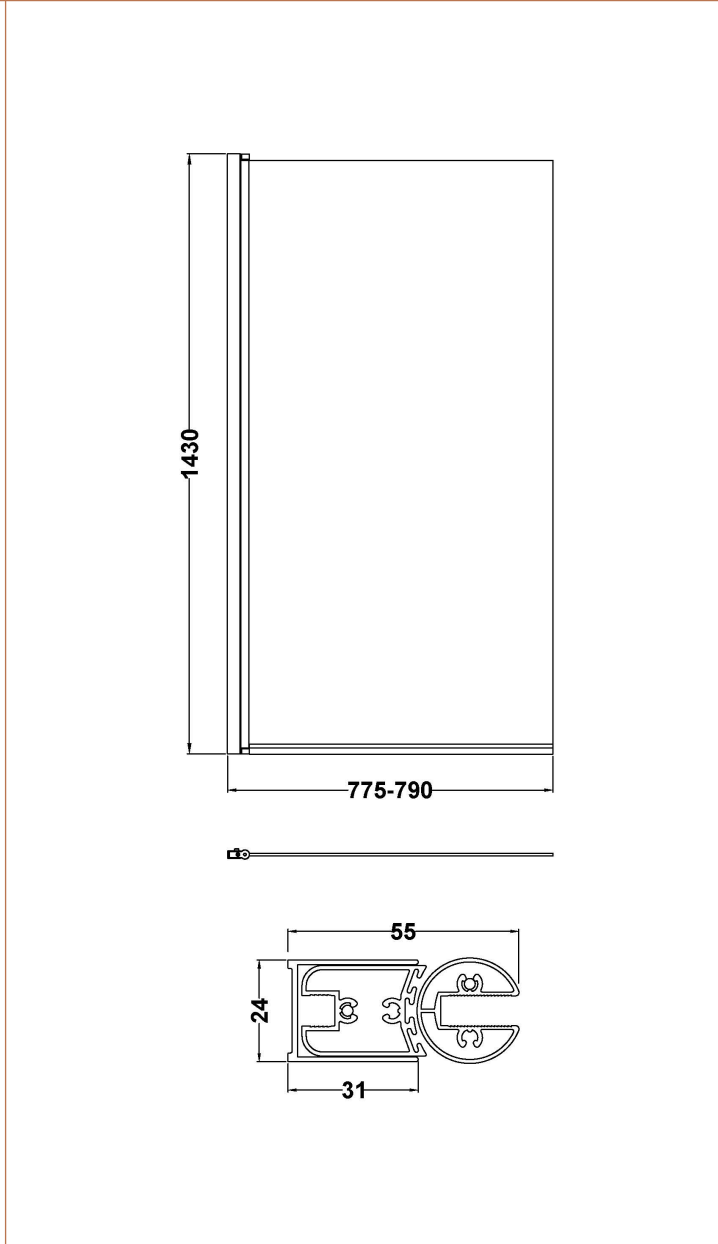

Sales Code: NSSQ8

Description: Square Bath Screen (6)

**Product Dimensions**

Height (mm):	1430
Width (mm):	785
Depth (mm):	38
Nett Weight (kg):	17

**Packaging Dimensions**

Height (mm):	50
Width (mm):	800
Length (mm):	1440
Gross Weight (kg):	17.4

**Packaging Data**

Box Colour:	Brown Cardboard Box - Printed
Box Qty:	0
Label Size:	0 x 0
Label Colour:	Not Applicable
Label Qty:	0

**Outer Box Dimensions (If Applicable)**

Height (mm):	
Width (mm):	
Depth (mm):	
Length (mm):	
Gross Weight (kg):	
Barcode:	5056678409985

**Product Details**

Country of Origin:	China
Fitting Instruction:	Yes
CE & UKCA:	Yes
Profile Material:	Aluminium
Profile Finish:	Brushed Brass
Adjustments (mm):	775mm-790mm
Entry Width (mm):	
Swing In Dim (mm):	700 mm
Swing Out Dim (mm):	700 mm
Radius (mm):	Not Applicable
Glass Thickness (mm):	6
Easy Fit:	No
Easy Clean:	No
Handle Style:	Not Applicable
Handle Material:	Not Applicable
Enclosure Design:	Frameless
Wheel Type:	Not Applicable
Support Bar Included:	Support Bar Not Included
Extras:	None