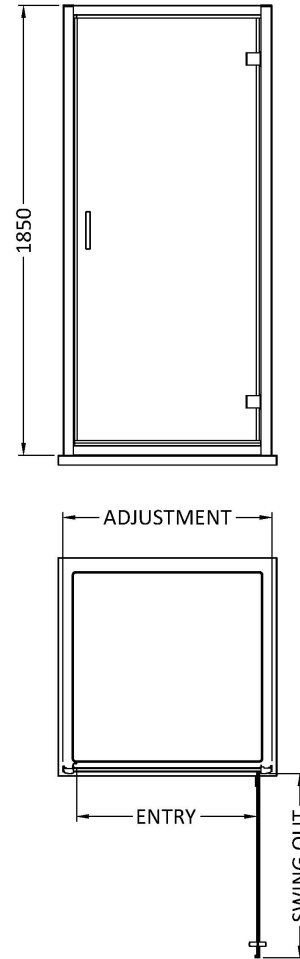

Sales Code: SQHD76BB

Description: Hinge Door 760X1850

Product Dimensions

Height (mm):	1850
Width (mm):	750
Depth (mm):	44
Nett Weight (kg):	26.8

Packaging Dimensions

Height (mm):	62
Width (mm):	770
Length (mm):	1912
Gross Weight (kg):	27.8

Packaging Data

Box Colour:	Brown Cardboard Box - Printed
Box Qty:	0
Label Size:	0 x 0
Label Colour:	Not Applicable
Label Qty:	0

Outer Box Dimensions (If Applicable)

Height (mm):	
Width (mm):	
Depth (mm):	
Length (mm):	
Gross Weight (kg):	
Barcode:	5056678410332

Product Details

Country of Origin:	China
Fitting Instruction:	Yes
CE & UKCA:	Yes
Profile Material:	Aluminium
Profile Finish:	Brushed Brass
Adjustments (mm):	720mm-755mm
Entry Width (mm):	580mm
Swing In Dim (mm):	N/A
Swing Out Dim (mm):	580mm
Radius (mm):	Not Applicable
Glass Thickness (mm):	6
Easy Fit:	Yes
Easy Clean:	No
Handle Style:	Square T Shape Handle
Handle Material:	Metal
Enclosure Design:	Semi-Frameless
Wheel Type:	Not Applicable
Support Bar Included:	Support Bar Not Included
Extras:	None