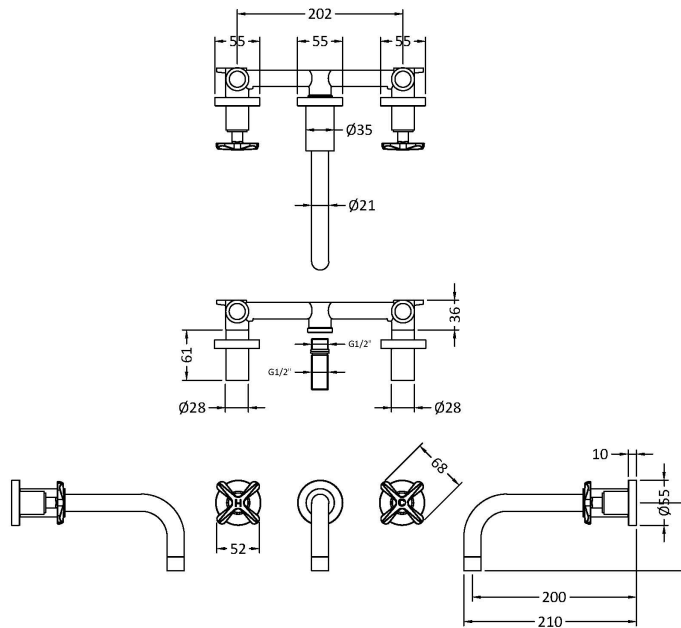

Sales Code: CLX417

Description: Aztec 3Th Wall Mounted Basin Mixer

Product Dimensions

Height (mm):	113
Width (mm):	255
Depth (mm):	220
Length (mm):	
Nett Weight (kg):	2.1

Packaging Dimensions

Height (mm):	140
Width (mm):	180
Depth (mm):	350
Gross Weight (kg):	2.2

Packaging Data

Box Colour:	White Cardboard Box
Box Qty:	0
Label Size:	0 x 0
Label Colour:	White Label
Label Qty:	0

Outer Box Dimensions (If Applicable)

Height (mm):	
Width (mm):	
Depth (mm):	
Length (mm):	
Gross Weight (kg):	18
Barcode:	5056462699264

Product Details

Country of Origin:	United Kingdom
Fitting Instruction:	Yes
Product Material:	Brass
Control Type:	Manual
Waste Included:	Waste Not Included
Waste Type:	Not Applicable
WRAS Approval: Yes	Approval No: 2204064
Valve/Cartridge Type:	1/4 Turn Ceramic Disc
Colour/Finish:	Matt Black
Mount Type:	Deck
Operating Pressure (bar):	0.1
Flow Rates: (Litres Per Min)	0.1 bar: 5 0.5 bar: 12 1 bar: 16 2 bar: 22 3 bar: 27
Pipe Size:	15 mm (1/2" Bsp)
Pipe Centres:	N/A