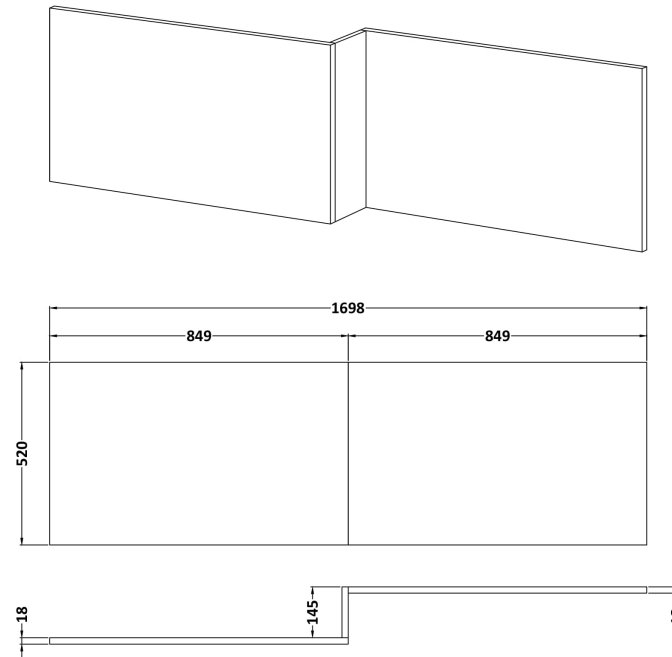

Sales Code: MPD2535

Description: Square Shower Bath Front Panel

Product Dimensions

Height (mm):	520
Width (mm):	1698
Depth (mm):	163
Nett Weight (kg):	11

Packaging Dimensions

Height (mm):	50
Width (mm):	540
Depth (mm):	1010
Gross Weight (kg):	12.5

Packaging Data

Box Colour:	Brown Cardboard Box
Box Qty:	1
Label Size:	100 x 50
Label Colour:	White Label
Label Qty:	1

Outer Box Dimensions (If Applicable)

Height (mm):	
Width (mm):	
Depth (mm):	
Gross Weight (kg):	
Barcode:	5056462660158

Product Details

Country of Origin:	United Kingdom
Fitting Instruction:	Yes
CE & UKCA:	N/A
FSC Certified Materials:	Yes
Colour:	Grey Vicenza Oak
Construction Method:	Cam & Wood Dowel
Construction Type:	Flat-Pack
Cabinet Finish:	Not Applicable
Fascia Finish:	MFC Textured Woodgrain
Cabinet Thickness (mm):	0
Fascia Thickness (mm):	18
Drawer Included:	Not Applicable
Drawer Type:	Not Applicable
No of Shelves:	Not Applicable
Hinge Type:	Not Applicable
Hinge Included:	Not Applicable
Adjustable Legs:	Not Applicable
Fixings Included:	Yes
Handle Style:	Not Applicable
Waste Shroud:	Not Applicable
Handle Included:	Not Applicable
Handle Type:	Not Applicable