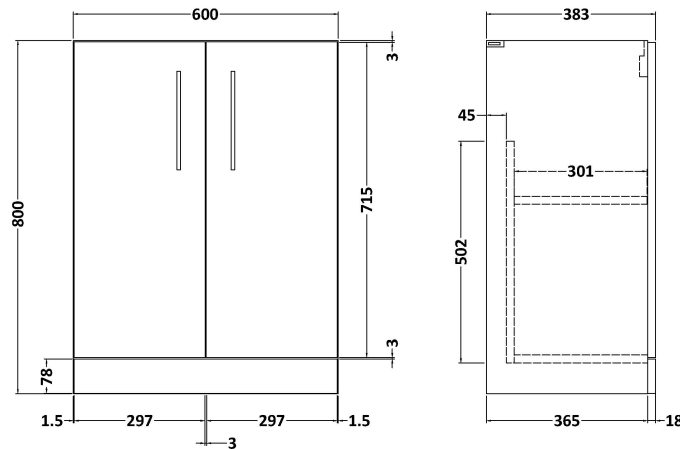

Sales Code: ARN2203F

Description: 1200 Fs 4-Door Vanity & Double Basin

Packaging Details

Barcode: 5056678414972

Sales Code: NVF2203F

Description: 600 Fs 2-Door Unit (365 Deep)

Product Dimensions

Height (mm):	800
Width (mm):	600
Depth (mm):	383
Nett Weight (kg):	19.5

Packaging Dimensions

Height (mm):	835
Width (mm):	620
Depth (mm):	375
Gross Weight (kg):	20

Packaging Data

Box Colour:	Brown Cardboard Box - Printed
Box Qty:	0
Label Size:	0 x 0
Label Colour:	White Label
Label Qty:	0

Outer Box Dimensions (If Applicable)

Height (mm):	
Width (mm):	
Depth (mm):	
Gross Weight (kg):	
Barcode:	5056462697406

Product Details

Country of Origin:	China
Fitting Instruction:	Yes
CE & UKCA:	N/A
FSC Certified Materials:	Yes
Colour:	Satin Grey
Construction Method:	Cam & Wood Dowel
Construction Type:	Rigid
Cabinet Finish:	MFC Painted Matt
Fascia Finish:	Mdf Painted Matt
Cabinet Thickness (mm):	16
Fascia Thickness (mm):	18
Drawer Included:	No
Drawer Type:	Not Applicable
No of Shelves:	1
Hinge Type:	95 Degree Soft Close
Hinge Included:	Yes, Supplied
Adjustable Legs:	No, Not Required
Fixings Included:	Yes
Handle Style:	Contemporary
Waste Shroud:	No
Handle Included:	Yes, Supplied
Handle Type:	D-Shape

Sales Code: CBM424

Description: Double Ceramic Basin 1208X392

Product Dimensions

Height (mm):	0
Width (mm):	0
Depth (mm):	0
Nett Weight (kg):	27

Packaging Dimensions

Height (mm):	205
Width (mm):	1270
Depth (mm):	510
Gross Weight (kg):	27