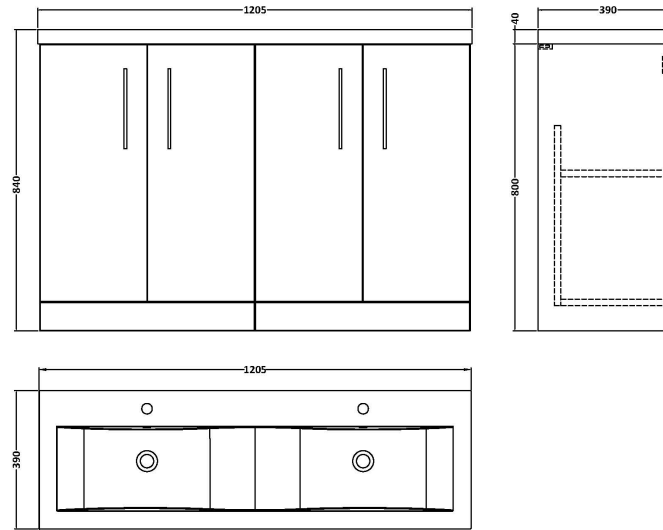

Sales Code: ARN2203F

Description: 1200 Fs 4-Door Vanity & Double Basin

Packaging Details

Barcode: 5056678414972

Sales Code: NVF2203F

Description: 600 Fs 2-Door Unit (365 Deep)

Product Dimensions

Height (mm):	800
Width (mm):	600
Depth (mm):	383
Nett Weight (kg):	19.5

Packaging Dimensions

Height (mm):	835
Width (mm):	620
Depth (mm):	375
Gross Weight (kg):	20

Packaging Data

Box Colour:	Brown Cardboard Box - Printed
Box Qty:	0
Label Size:	0 x 0
Label Colour:	White Label
Label Qty:	0

Outer Box Dimensions (If Applicable)

Height (mm):	
Width (mm):	
Depth (mm):	
Gross Weight (kg):	
Barcode:	5056462697406

Product Details

Country of Origin:	China
Fitting Instruction:	Yes
CE & UKCA:	N/A
FSC Certified Materials:	Yes
Colour:	Satin Grey
Construction Method:	Cam & Wood Dowel
Construction Type:	Rigid
Cabinet Finish:	MFC Painted Matt
Fascia Finish:	Mdf Painted Matt
Cabinet Thickness (mm):	16
Fascia Thickness (mm):	18
Drawer Included:	No
Drawer Type:	Not Applicable
No of Shelves:	1
Hinge Type:	95 Degree Soft Close
Hinge Included:	Yes, Supplied
Adjustable Legs:	No, Not Required
Fixings Included:	Yes
Handle Style:	Contemporary
Waste Shroud:	No
Handle Included:	Yes, Supplied
Handle Type:	D-Shape

Sales Code: CBM424

Description: Double Ceramic Basin 1208X392

Product Dimensions

Height (mm):	0
Width (mm):	0
Depth (mm):	0
Nett Weight (kg):	27

Packaging Dimensions

Height (mm):	205
Width (mm):	1270
Depth (mm):	510
Gross Weight (kg):	27