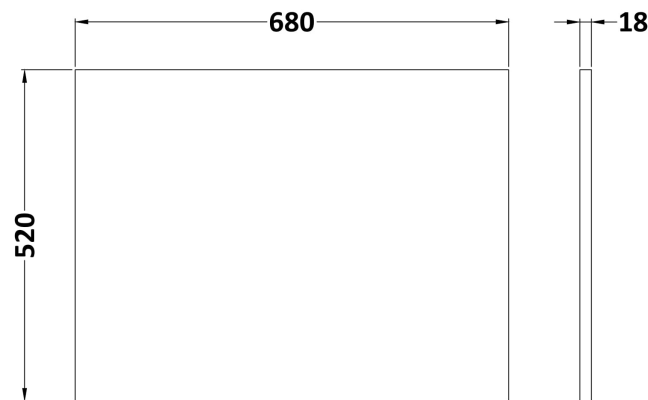

Sales Code: MPD2531

Description: Square Shower Bath End Panel

### Product Dimensions

Height (mm):	520
Width (mm):	680
Depth (mm):	18
Nett Weight (kg):	4.4

### Packaging Dimensions

Height (mm):	30
Width (mm):	540
Depth (mm):	700
Gross Weight (kg):	4.4

### Outer Box Dimensions (If Applicable)

Height (mm):	
Width (mm):	
Depth (mm):	
Gross Weight (kg):	
Barcode:	5056462660165