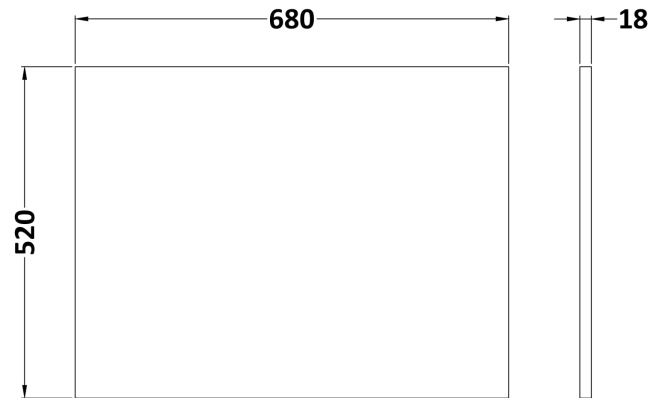

Sales Code: MPD631N

Description: Square Shower Bath End Panel

Product Dimensions

Height (mm):	520
Width (mm):	680
Depth (mm):	18
Nett Weight (kg):	8

Packaging Dimensions

Height (mm):	30
Width (mm):	540
Depth (mm):	700
Gross Weight (kg):	8.5

Packaging Data

Box Colour:	Brown Cardboard Box
Box Qty:	1
Label Size:	100 x 50
Label Colour:	White Label
Label Qty:	1

Outer Box Dimensions (If Applicable)

Height (mm):	
Width (mm):	
Depth (mm):	
Gross Weight (kg):	
Barcode:	5056462660561

Product Details

Country of Origin:	United Kingdom
Fitting Instruction:	Yes
CE & UKCA:	N/A
FSC Certified Materials:	Yes
Colour:	Black Woodgrain
Construction Method:	Cam & Wood Dowel
Construction Type:	Flat-Pack
Cabinet Finish:	Not Applicable
Fascia Finish:	MFC Textured Woodgrain
Cabinet Thickness (mm):	0
Fascia Thickness (mm):	18
Drawer Included:	Not Applicable
Drawer Type:	Not Applicable
No of Shelves:	Not Applicable
Hinge Type:	Not Applicable
Hinge Included:	Not Applicable
Adjustable Legs:	Not Applicable
Fixings Included:	No
Handle Style:	Not Applicable
Waste Shroud:	Not Applicable
Handle Included:	Not Applicable
Handle Type:	Not Applicable