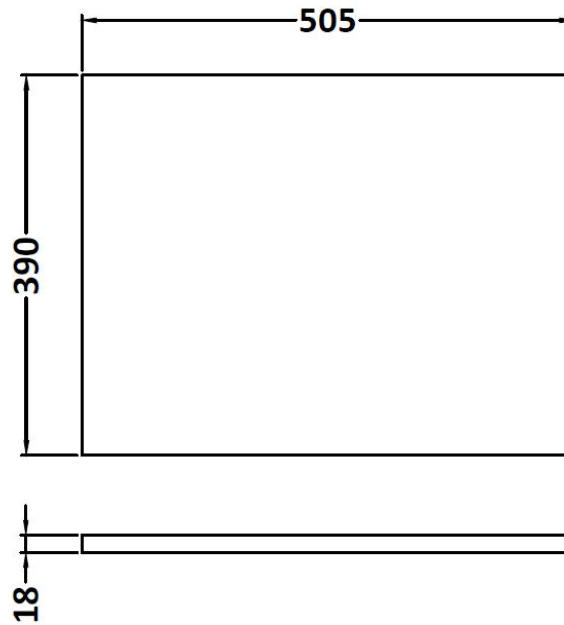

Packaging Dimensions

Height (mm):	900
Width (mm):	530
Depth (mm):	410
Gross Weight (kg):	19

Packaging Data

Box Colour:	Brown Cardboard Box
Box Qty:	1
Label Size:	100 x 50
Label Colour:	White Label
Label Qty:	2

Outer Box Dimensions (If Applicable)

Height (mm):	
Width (mm):	
Depth (mm):	
Gross Weight (kg):	
Barcode:	5055275825372

Product Details

Country of Origin:	United Kingdom
Fitting Instruction:	No
CE & UKCA:	N/A
FSC Certified Materials:	Yes
Colour:	Anthracite Woodgrain
Construction Method:	Cam & Wood Dowel
Construction Type:	Rigid
Cabinet Finish:	MFC Textured Woodgrain
Fascia Finish:	MFC Textured Woodgrain
Cabinet Thickness (mm):	18
Fascia Thickness (mm):	18
Drawer Included:	No
Drawer Type:	Not Applicable
No of Shelves:	1
Hinge Type:	95 Degree Clip-On Soft Close
Hinge Included:	Yes, Supplied
Adjustable Legs:	No, Not Required
Fixings Included:	Yes
Handle Style:	Contemporary
Waste Shroud:	No
Handle Included:	Yes, Supplied
Handle Type:	D-Shape

Sales Code: MWD550

Description: 500 Worktop (505X390x18mm)

Product Dimensions

Height (mm):	18
Width (mm):	505
Depth (mm):	390
Nett Weight (kg):	2

Packaging Dimensions

Height (mm):	25
Width (mm):	525
Depth (mm):	410
Gross Weight (kg):	2.5

Packaging Data

Box Colour:	Brown Cardboard Box
Box Qty:	1
Label Size:	50 x 100
Label Colour:	White Label
Label Qty:	2

Outer Box Dimensions (If Applicable)

Height (mm):	
Width (mm):	
Depth (mm):	
Gross Weight (kg):	
Barcode:	5055275826270