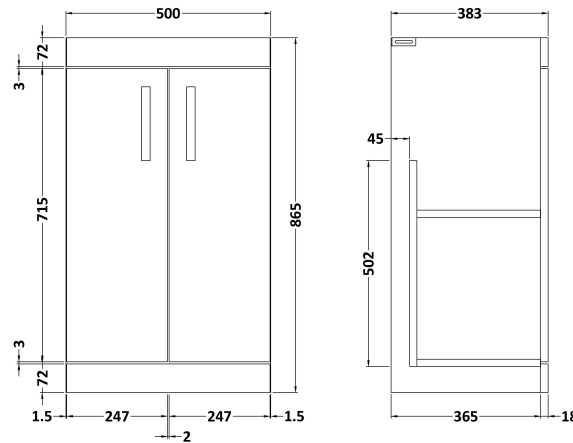

Sales Code: ATH005W

Description: 500 Fs 2-Door Vanity & Worktop

Packaging Details

Barcode: 5056211801344

Sales Code: MOD602

Description: 500 2-Door F/S Unit

Product Dimensions

Height (mm):	865
Width (mm):	500
Depth (mm):	383
Nett Weight (kg):	18.5

Packaging Dimensions

Height (mm):	900
Width (mm):	530
Depth (mm):	410
Gross Weight (kg):	19

Packaging Data

Box Colour:	Brown Cardboard Box
Box Qty:	1
Label Size:	100 x 50
Label Colour:	White Label
Label Qty:	2

Outer Box Dimensions (If Applicable)

Height (mm):	
Width (mm):	
Depth (mm):	
Gross Weight (kg):	
Barcode:	5055275825389

Product Details

Country of Origin:	United Kingdom
Fitting Instruction:	No
CE & UKCA:	N/A
FSC Certified Materials:	Yes
Colour:	Black Woodgrain
Construction Method:	Cam & Wood Dowel
Construction Type:	Rigid
Cabinet Finish:	MFC Textured Woodgrain
Fascia Finish:	MFC Textured Woodgrain
Cabinet Thickness (mm):	18
Fascia Thickness (mm):	18
Drawer Included:	No
Drawer Type:	Not Applicable
No of Shelves:	1
Hinge Type:	95 Degree Clip-On Soft Close
Hinge Included:	Yes, Supplied
Adjustable Legs:	No, Not Required
Fixings Included:	Yes
Handle Style:	Contemporary
Waste Shroud:	No
Handle Included:	Yes, Supplied
Handle Type:	D-Shape

Sales Code: MWD650

Description: 500 Worktop (505X390x18mm)

Product Dimensions

Height (mm):	18
Width (mm):	505
Depth (mm):	390
Nett Weight (kg):	2

Packaging Dimensions

Height (mm):	25
Width (mm):	525
Depth (mm):	410
Gross Weight (kg):	2.5