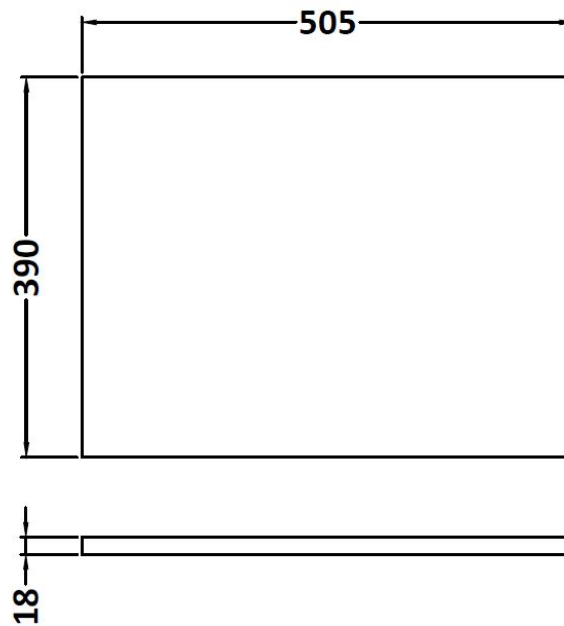

Packaging Dimensions

Height (mm):	900
Width (mm):	530
Depth (mm):	410
Gross Weight (kg):	19

Packaging Data

Box Colour:	Brown Cardboard Box
Box Qty:	1
Label Size:	100 x 50
Label Colour:	White Label
Label Qty:	2

Outer Box Dimensions (If Applicable)

Height (mm):	
Width (mm):	
Depth (mm):	
Gross Weight (kg):	
Barcode:	5055275825389

Product Details

Country of Origin:	United Kingdom
Fitting Instruction:	No
CE & UKCA:	N/A
FSC Certified Materials:	Yes
Colour:	Black Woodgrain
Construction Method:	Cam & Wood Dowel
Construction Type:	Rigid
Cabinet Finish:	MFC Textured Woodgrain
Fascia Finish:	MFC Textured Woodgrain
Cabinet Thickness (mm):	18
Fascia Thickness (mm):	18
Drawer Included:	No
Drawer Type:	Not Applicable
No of Shelves:	1
Hinge Type:	95 Degree Clip-On Soft Close
Hinge Included:	Yes, Supplied
Adjustable Legs:	No, Not Required
Fixings Included:	Yes
Handle Style:	Contemporary
Waste Shroud:	No
Handle Included:	Yes, Supplied
Handle Type:	D-Shape

Sales Code: MWD650

Description: 500 Worktop (505X390x18mm)

Product Dimensions

Height (mm):	18
Width (mm):	505
Depth (mm):	390
Nett Weight (kg):	2

Packaging Dimensions

Height (mm):	25
Width (mm):	525
Depth (mm):	410
Gross Weight (kg):	2.5

Packaging Data

Box Colour:	Brown Cardboard Box
Box Qty:	1
Label Size:	50 x 100
Label Colour:	White Label
Label Qty:	2

Outer Box Dimensions (If Applicable)

Height (mm):	
Width (mm):	
Depth (mm):	
Gross Weight (kg):	
Barcode:	5055275826287