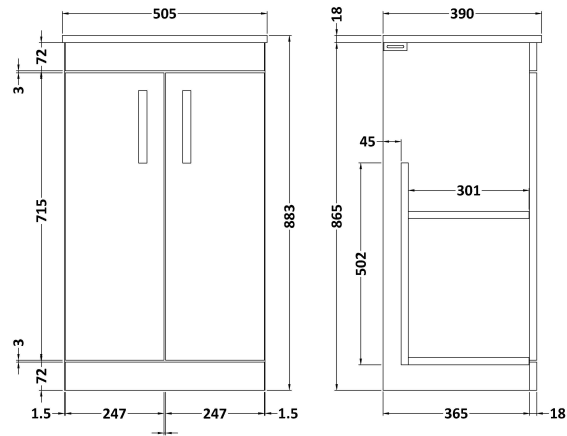

Sales Code: ATH005W

Description: 500 Fs 2-Door Vanity & Worktop

Packaging Details

Barcode: 5056211801344

Sales Code: MOD602

Description: 500 2-Door F/S Unit

Product Dimensions

Height (mm):	865
Width (mm):	500
Depth (mm):	383
Nett Weight (kg):	18.5

Packaging Dimensions

Height (mm):	900
Width (mm):	530
Depth (mm):	410
Gross Weight (kg):	19

Packaging Data

Box Colour:	Brown Cardboard Box
Box Qty:	1
Label Size:	100 x 50
Label Colour:	White Label
Label Qty:	2

Outer Box Dimensions (If Applicable)

Height (mm):	
Width (mm):	
Depth (mm):	
Gross Weight (kg):	
Barcode:	5055275825389

Product Details

Country of Origin:	United Kingdom
Fitting Instruction:	No
CE & UKCA:	N/A
FSC Certified Materials:	Yes
Colour:	Black Woodgrain
Construction Method:	Cam & Wood Dowel
Construction Type:	Rigid
Cabinet Finish:	MFC Textured Woodgrain
Fascia Finish:	MFC Textured Woodgrain
Cabinet Thickness (mm):	18
Fascia Thickness (mm):	18
Drawer Included:	No
Drawer Type:	Not Applicable
No of Shelves:	1
Hinge Type:	95 Degree Clip-On Soft Close
Hinge Included:	Yes, Supplied
Adjustable Legs:	No, Not Required
Fixings Included:	Yes
Handle Style:	Contemporary
Waste Shroud:	No
Handle Included:	Yes, Supplied
Handle Type:	D-Shape

Sales Code: MWD650

Description: 500 Worktop (505X390x18mm)

Product Dimensions

Height (mm):	18
Width (mm):	505
Depth (mm):	390
Nett Weight (kg):	2

Packaging Dimensions

Height (mm):	25
Width (mm):	525
Depth (mm):	410
Gross Weight (kg):	2.5