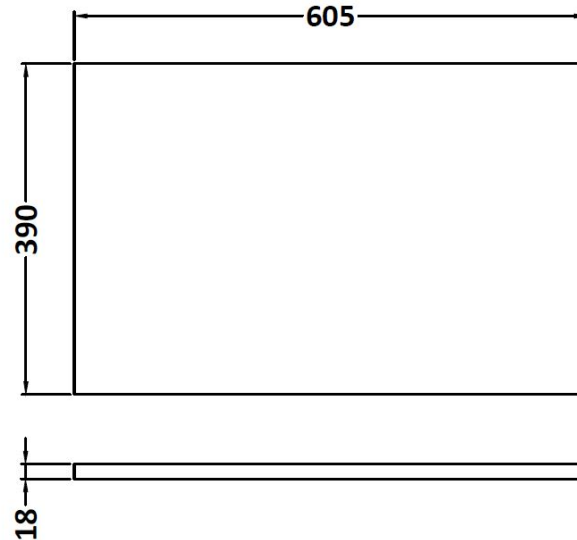

Packaging Dimensions

Height (mm):	405
Width (mm):	620
Depth (mm):	885
Gross Weight (kg):	21.5

Packaging Data

Box Colour:	Brown Cardboard Box
Box Qty:	1
Label Size:	100 x 50
Label Colour:	White Label
Label Qty:	2

Outer Box Dimensions (If Applicable)

Height (mm):	
Width (mm):	
Depth (mm):	
Gross Weight (kg):	
Barcode:	5055275825501

Product Details

Country of Origin:	United Kingdom
Fitting Instruction:	No
CE & UKCA:	N/A
FSC Certified Materials:	Yes
Colour:	Black Woodgrain
Construction Method:	Cam & Wood Dowel
Construction Type:	Rigid
Cabinet Finish:	MFC Textured Woodgrain
Fascia Finish:	MFC Textured Woodgrain
Cabinet Thickness (mm):	18
Fascia Thickness (mm):	18
Drawer Included:	No
Drawer Type:	Not Applicable
No of Shelves:	1
Hinge Type:	95 Degree Clip-On Soft Close
Hinge Included:	Yes, Supplied
Adjustable Legs:	No, Not Required
Fixings Included:	Yes
Handle Style:	Contemporary
Waste Shroud:	No
Handle Included:	Yes, Supplied
Handle Type:	D-Shape

Sales Code: MWD660

Description: 600 Worktop (605X390x18mm)

Product Dimensions

Height (mm):	18
Width (mm):	605
Depth (mm):	390
Nett Weight (kg):	2.5

Packaging Dimensions

Height (mm):	25
Width (mm):	625
Depth (mm):	410
Gross Weight (kg):	3

Packaging Data

Box Colour:	Brown Cardboard Box
Box Qty:	1
Label Size:	50 x 100
Label Colour:	White Label
Label Qty:	2

Outer Box Dimensions (If Applicable)

Height (mm):	
Width (mm):	
Depth (mm):	
Gross Weight (kg):	
Barcode:	5055275826317