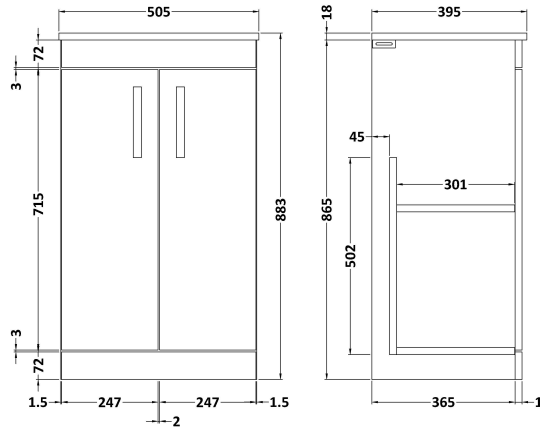

Sales Code: ATH005B

Description: 500 Fs 2-Door Vanity & Basin 2

Packaging Details

Barcode: 5055275899946

Sales Code: MOD602

Description: 500 2-Door F/S Unit

Product Dimensions

Height (mm):	865
Width (mm):	500
Depth (mm):	383
Nett Weight (kg):	18.5

Packaging Dimensions

Height (mm):	900
Width (mm):	530
Depth (mm):	410
Gross Weight (kg):	19

Packaging Data

Box Colour:	Brown Cardboard Box
Box Qty:	1
Label Size:	100 x 50
Label Colour:	White Label
Label Qty:	2

Outer Box Dimensions (If Applicable)

Height (mm):	
Width (mm):	
Depth (mm):	
Gross Weight (kg):	
Barcode:	5055275825389

Product Details

Country of Origin:	United Kingdom
Fitting Instruction:	No
CE & UKCA:	N/A
FSC Certified Materials:	Yes
Colour:	Black Woodgrain
Construction Method:	Cam & Wood Dowel
Construction Type:	Rigid
Cabinet Finish:	MFC Textured Woodgrain
Fascia Finish:	MFC Textured Woodgrain
Cabinet Thickness (mm):	18
Fascia Thickness (mm):	18
Drawer Included:	No
Drawer Type:	Not Applicable
No of Shelves:	1
Hinge Type:	95 Degree Clip-On Soft Close
Hinge Included:	Yes, Supplied
Adjustable Legs:	No, Not Required
Fixings Included:	Yes
Handle Style:	Contemporary
Waste Shroud:	No
Handle Included:	Yes, Supplied
Handle Type:	D-Shape

Sales Code: NVM001

Description: 500mm Minimalist Basin 1Th

Product Dimensions

Height (mm):	170
Width (mm):	500
Depth (mm):	390
Nett Weight (kg):	9

Packaging Dimensions

Height (mm):	400
Width (mm):	520
Depth (mm):	200
Gross Weight (kg):	9