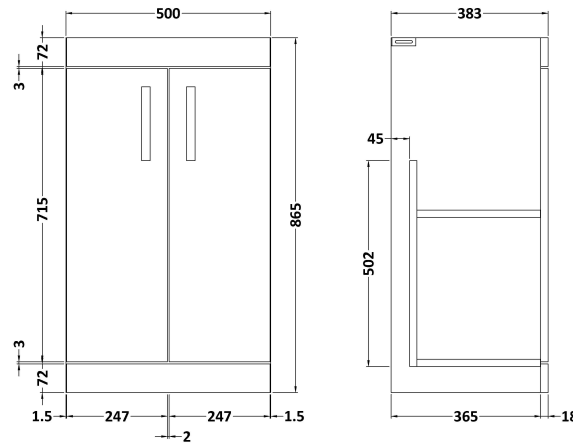

Sales Code: ATH005B

Description: 500 Fs 2-Door Vanity & Basin 2

Packaging Details

Barcode: 5055275899946

Sales Code: MOD602

Description: 500 2-Door F/S Unit

Product Dimensions

Height (mm):	865
Width (mm):	500
Depth (mm):	383
Nett Weight (kg):	18.5

Packaging Dimensions

Height (mm):	900
Width (mm):	530
Depth (mm):	410
Gross Weight (kg):	19

Packaging Data

Box Colour:	Brown Cardboard Box
Box Qty:	1
Label Size:	100 x 50
Label Colour:	White Label
Label Qty:	2

Outer Box Dimensions (If Applicable)

Height (mm):	
Width (mm):	
Depth (mm):	
Gross Weight (kg):	
Barcode:	5055275825389

Product Details

Country of Origin:	United Kingdom
Fitting Instruction:	No
CE & UKCA:	N/A
FSC Certified Materials:	Yes
Colour:	Black Woodgrain
Construction Method:	Cam & Wood Dowel
Construction Type:	Rigid
Cabinet Finish:	MFC Textured Woodgrain
Fascia Finish:	MFC Textured Woodgrain
Cabinet Thickness (mm):	18
Fascia Thickness (mm):	18
Drawer Included:	No
Drawer Type:	Not Applicable
No of Shelves:	1
Hinge Type:	95 Degree Clip-On Soft Close
Hinge Included:	Yes, Supplied
Adjustable Legs:	No, Not Required
Fixings Included:	Yes
Handle Style:	Contemporary
Waste Shroud:	No
Handle Included:	Yes, Supplied
Handle Type:	D-Shape

Sales Code: NVM001

Description: 500mm Minimalist Basin 1Th

Product Dimensions

Height (mm):	170
Width (mm):	500
Depth (mm):	390
Nett Weight (kg):	9

Packaging Dimensions

Height (mm):	400
Width (mm):	520
Depth (mm):	200
Gross Weight (kg):	9