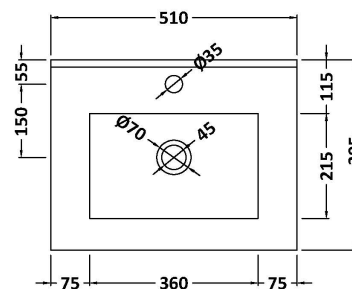

Packaging Dimensions

Height (mm):	900
Width (mm):	530
Depth (mm):	410
Gross Weight (kg):	19

Packaging Data

Box Colour:	Brown Cardboard Box
Box Qty:	1
Label Size:	100 x 50
Label Colour:	White Label
Label Qty:	2

Outer Box Dimensions (If Applicable)

Height (mm):	
Width (mm):	
Depth (mm):	
Gross Weight (kg):	
Barcode:	5055275825389

Product Details

Country of Origin:	United Kingdom
Fitting Instruction:	No
CE & UKCA:	N/A
FSC Certified Materials:	Yes
Colour:	Black Woodgrain
Construction Method:	Cam & Wood Dowel
Construction Type:	Rigid
Cabinet Finish:	MFC Textured Woodgrain
Fascia Finish:	MFC Textured Woodgrain
Cabinet Thickness (mm):	18
Fascia Thickness (mm):	18
Drawer Included:	No
Drawer Type:	Not Applicable
No of Shelves:	1
Hinge Type:	95 Degree Clip-On Soft Close
Hinge Included:	Yes, Supplied
Adjustable Legs:	No, Not Required
Fixings Included:	Yes
Handle Style:	Contemporary
Waste Shroud:	No
Handle Included:	Yes, Supplied
Handle Type:	D-Shape

Sales Code: NVM001

Description: 500mm Minimalist Basin 1Th

Product Dimensions

Height (mm):	170
Width (mm):	500
Depth (mm):	390
Nett Weight (kg):	9

Packaging Dimensions

Height (mm):	400
Width (mm):	520
Depth (mm):	200
Gross Weight (kg):	9

Packaging Data

Box Colour:	Brown Cardboard Box
Box Qty:	1
Label Size:	105 x 50
Label Colour:	White Label
Label Qty:	1

Outer Box Dimensions (If Applicable)

Height (mm):	
Width (mm):	
Depth (mm):	
Gross Weight (kg):	
Barcode:	5055275828670