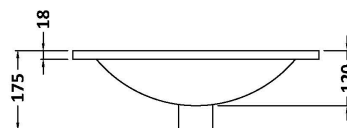

Packaging Dimensions

Height (mm):	900
Width (mm):	530
Depth (mm):	410
Gross Weight (kg):	19

Packaging Data

Box Colour:	Brown Cardboard Box
Box Qty:	1
Label Size:	100 x 50
Label Colour:	White Label
Label Qty:	2

Outer Box Dimensions (If Applicable)

Height (mm):	
Width (mm):	
Depth (mm):	
Gross Weight (kg):	
Barcode:	5055275825389

Product Details

Country of Origin:	United Kingdom
Fitting Instruction:	No
CE & UKCA:	N/A
FSC Certified Materials:	Yes
Colour:	Black Woodgrain
Construction Method:	Cam & Wood Dowel
Construction Type:	Rigid
Cabinet Finish:	MFC Textured Woodgrain
Fascia Finish:	MFC Textured Woodgrain
Cabinet Thickness (mm):	18
Fascia Thickness (mm):	18
Drawer Included:	No
Drawer Type:	Not Applicable
No of Shelves:	1
Hinge Type:	95 Degree Clip-On Soft Close
Hinge Included:	Yes, Supplied
Adjustable Legs:	No, Not Required
Fixings Included:	Yes
Handle Style:	Contemporary
Waste Shroud:	No
Handle Included:	Yes, Supplied
Handle Type:	D-Shape

Sales Code: NVM001

Description: 500mm Minimalist Basin 1Th

Product Dimensions

Height (mm):	170
Width (mm):	500
Depth (mm):	390
Nett Weight (kg):	9

Packaging Dimensions

Height (mm):	400
Width (mm):	520
Depth (mm):	200
Gross Weight (kg):	9

Packaging Data

Box Colour:	Brown Cardboard Box
Box Qty:	1
Label Size:	105 x 50
Label Colour:	White Label
Label Qty:	1

Outer Box Dimensions (If Applicable)

Height (mm):	
Width (mm):	
Depth (mm):	
Gross Weight (kg):	
Barcode:	5055275828670