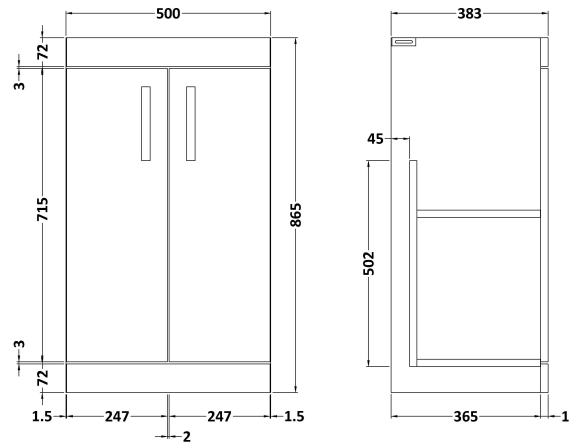

Sales Code: ATH006B

Description: 500 Fs 2-Door Vanity & Basin 2

Packaging Details

Barcode: 5055275899953

Sales Code: MOE102

Description: 500 Floor Standing 2-Door Basin Unit

Product Dimensions

Height (mm):	865
Width (mm):	500
Depth (mm):	383
Nett Weight (kg):	18.5

Packaging Dimensions

Height (mm):	900
Width (mm):	530
Depth (mm):	410
Gross Weight (kg):	19

Packaging Data

Box Colour:	Brown Cardboard Box - Printed
Box Qty:	0
Label Size:	0 x 0
Label Colour:	White Label
Label Qty:	2

Outer Box Dimensions (If Applicable)

Height (mm):	
Width (mm):	
Depth (mm):	
Gross Weight (kg):	
Barcode:	5055275880999

Product Details

Country of Origin:	China
Fitting Instruction:	No
CE & UKCA:	N/A
FSC Certified Materials:	Yes
Colour:	Gloss White
Construction Method:	Cam & Wood Dowel
Construction Type:	Rigid
Cabinet Finish:	MFC Painted Gloss
Fascia Finish:	Mdf Painted Gloss
Cabinet Thickness (mm):	16
Fascia Thickness (mm):	18
Drawer Included:	No
Drawer Type:	Not Applicable
No of Shelves:	1
Hinge Type:	95 Degree Clip-On Soft Close
Hinge Included:	Yes, Supplied
Adjustable Legs:	No, Not Required
Fixings Included:	Yes
Handle Style:	Contemporary
Waste Shroud:	No
Handle Included:	Yes, Supplied
Handle Type:	D-Shape

Sales Code: NVM001

Description: 500mm Minimalist Basin 1Th

Product Dimensions

Height (mm):	170
Width (mm):	500
Depth (mm):	390
Nett Weight (kg):	9

Packaging Dimensions

Height (mm):	400
Width (mm):	520
Depth (mm):	200
Gross Weight (kg):	9