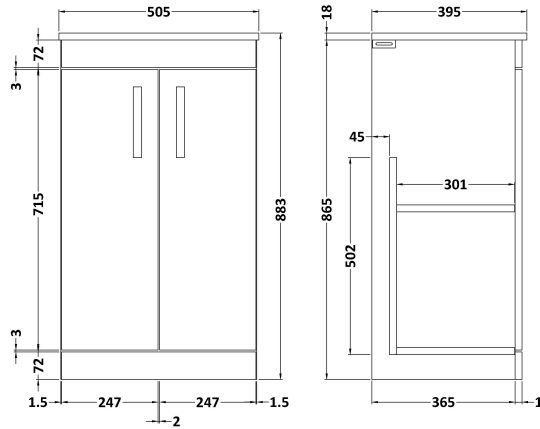

Sales Code: ATH006B

Description: 500 Fs 2-Door Vanity & Basin 2

Packaging Details

Barcode: 5055275899953

Sales Code: MOE102

Description: 500 Floor Standing 2-Door Basin Unit

Product Dimensions

Height (mm):	865
Width (mm):	500
Depth (mm):	383
Nett Weight (kg):	18.5

Packaging Dimensions

Height (mm):	900
Width (mm):	530
Depth (mm):	410
Gross Weight (kg):	19

Packaging Data

Box Colour:	Brown Cardboard Box - Printed
Box Qty:	0
Label Size:	0 x 0
Label Colour:	White Label
Label Qty:	2

Outer Box Dimensions (If Applicable)

Height (mm):	
Width (mm):	
Depth (mm):	
Gross Weight (kg):	
Barcode:	5055275880999

Product Details

Country of Origin:	China
Fitting Instruction:	No
CE & UKCA:	N/A
FSC Certified Materials:	Yes
Colour:	Gloss White
Construction Method:	Cam & Wood Dowel
Construction Type:	Rigid
Cabinet Finish:	MFC Painted Gloss
Fascia Finish:	Mdf Painted Gloss
Cabinet Thickness (mm):	16
Fascia Thickness (mm):	18
Drawer Included:	No
Drawer Type:	Not Applicable
No of Shelves:	1
Hinge Type:	95 Degree Clip-On Soft Close
Hinge Included:	Yes, Supplied
Adjustable Legs:	No, Not Required
Fixings Included:	Yes
Handle Style:	Contemporary
Waste Shroud:	No
Handle Included:	Yes, Supplied
Handle Type:	D-Shape

Sales Code: NVM001

Description: 500mm Minimalist Basin 1Th

Product Dimensions

Height (mm):	170
Width (mm):	500
Depth (mm):	390
Nett Weight (kg):	9

Packaging Dimensions

Height (mm):	400
Width (mm):	520
Depth (mm):	200
Gross Weight (kg):	9