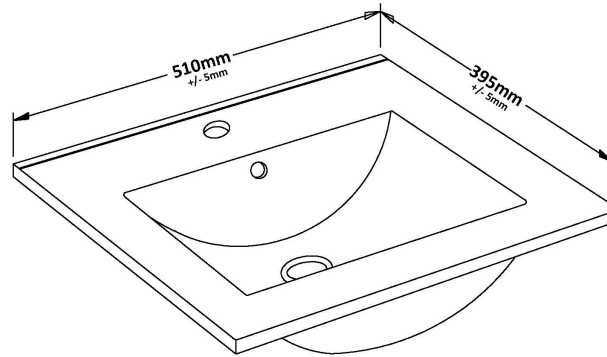

Packaging Dimensions

Height (mm):	900
Width (mm):	530
Depth (mm):	410
Gross Weight (kg):	19

Packaging Data

Box Colour:	Brown Cardboard Box - Printed
Box Qty:	0
Label Size:	0 x 0
Label Colour:	White Label
Label Qty:	2

Outer Box Dimensions (If Applicable)

Height (mm):	
Width (mm):	
Depth (mm):	
Gross Weight (kg):	
Barcode:	5055275880999

Product Details

Country of Origin:	China
Fitting Instruction:	No
CE & UKCA:	N/A
FSC Certified Materials:	Yes
Colour:	Gloss White
Construction Method:	Cam & Wood Dowel
Construction Type:	Rigid
Cabinet Finish:	MFC Painted Gloss
Fascia Finish:	Mdf Painted Gloss
Cabinet Thickness (mm):	16
Fascia Thickness (mm):	18
Drawer Included:	No
Drawer Type:	Not Applicable
No of Shelves:	1
Hinge Type:	95 Degree Clip-On Soft Close
Hinge Included:	Yes, Supplied
Adjustable Legs:	No, Not Required
Fixings Included:	Yes
Handle Style:	Contemporary
Waste Shroud:	No
Handle Included:	Yes, Supplied
Handle Type:	D-Shape

Sales Code: NVM001

Description: 500mm Minimalist Basin 1Th

Product Dimensions

Height (mm):	170
Width (mm):	500
Depth (mm):	390
Nett Weight (kg):	9

Packaging Dimensions

Height (mm):	400
Width (mm):	520
Depth (mm):	200
Gross Weight (kg):	9

Packaging Data

Box Colour:	Brown Cardboard Box
Box Qty:	1
Label Size:	105 x 50
Label Colour:	White Label
Label Qty:	1

Outer Box Dimensions (If Applicable)

Height (mm):	
Width (mm):	
Depth (mm):	
Gross Weight (kg):	
Barcode:	5055275828670