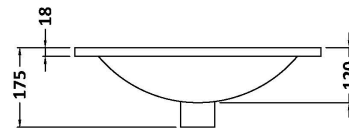

Packaging Dimensions

Height (mm):	900
Width (mm):	530
Depth (mm):	410
Gross Weight (kg):	19

Packaging Data

Box Colour:	Brown Cardboard Box - Printed
Box Qty:	0
Label Size:	0 x 0
Label Colour:	White Label
Label Qty:	2

Outer Box Dimensions (If Applicable)

Height (mm):	
Width (mm):	
Depth (mm):	
Gross Weight (kg):	
Barcode:	5055275880999

Product Details

Country of Origin:	China
Fitting Instruction:	No
CE & UKCA:	N/A
FSC Certified Materials:	Yes
Colour:	Gloss White
Construction Method:	Cam & Wood Dowel
Construction Type:	Rigid
Cabinet Finish:	MFC Painted Gloss
Fascia Finish:	Mdf Painted Gloss
Cabinet Thickness (mm):	16
Fascia Thickness (mm):	18
Drawer Included:	No
Drawer Type:	Not Applicable
No of Shelves:	1
Hinge Type:	95 Degree Clip-On Soft Close
Hinge Included:	Yes, Supplied
Adjustable Legs:	No, Not Required
Fixings Included:	Yes
Handle Style:	Contemporary
Waste Shroud:	No
Handle Included:	Yes, Supplied
Handle Type:	D-Shape

Sales Code: NVM001

Description: 500mm Minimalist Basin 1Th

Product Dimensions

Height (mm):	170
Width (mm):	500
Depth (mm):	390
Nett Weight (kg):	9

Packaging Dimensions

Height (mm):	400
Width (mm):	520
Depth (mm):	200
Gross Weight (kg):	9

Packaging Data

Box Colour:	Brown Cardboard Box
Box Qty:	1
Label Size:	105 x 50
Label Colour:	White Label
Label Qty:	1

Outer Box Dimensions (If Applicable)

Height (mm):	
Width (mm):	
Depth (mm):	
Gross Weight (kg):	
Barcode:	5055275828670