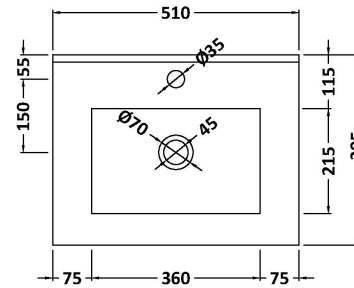

Packaging Dimensions

Height (mm):	900
Width (mm):	530
Depth (mm):	410
Gross Weight (kg):	19

Packaging Data

Box Colour:	Brown Cardboard Box - Printed
Box Qty:	0
Label Size:	0 x 0
Label Colour:	White Label
Label Qty:	2

Outer Box Dimensions (If Applicable)

Height (mm):	
Width (mm):	
Depth (mm):	
Gross Weight (kg):	
Barcode:	5055275880999

Product Details

Country of Origin:	China
Fitting Instruction:	No
CE & UKCA:	N/A
FSC Certified Materials:	Yes
Colour:	Gloss White
Construction Method:	Cam & Wood Dowel
Construction Type:	Rigid
Cabinet Finish:	MFC Painted Gloss
Fascia Finish:	Mdf Painted Gloss
Cabinet Thickness (mm):	16
Fascia Thickness (mm):	18
Drawer Included:	No
Drawer Type:	Not Applicable
No of Shelves:	1
Hinge Type:	95 Degree Clip-On Soft Close
Hinge Included:	Yes, Supplied
Adjustable Legs:	No, Not Required
Fixings Included:	Yes
Handle Style:	Contemporary
Waste Shroud:	No
Handle Included:	Yes, Supplied
Handle Type:	D-Shape

Sales Code: NVM001

Description: 500mm Minimalist Basin 1Th

Product Dimensions

Height (mm):	170
Width (mm):	500
Depth (mm):	390
Nett Weight (kg):	9

Packaging Dimensions

Height (mm):	400
Width (mm):	520
Depth (mm):	200
Gross Weight (kg):	9

Packaging Data

Box Colour:	Brown Cardboard Box
Box Qty:	1
Label Size:	105 x 50
Label Colour:	White Label
Label Qty:	1

Outer Box Dimensions (If Applicable)

Height (mm):	
Width (mm):	
Depth (mm):	
Gross Weight (kg):	
Barcode:	5055275828670