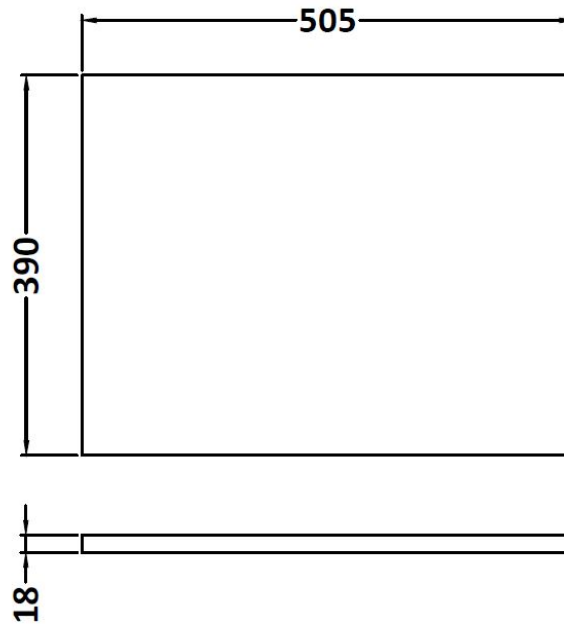

Packaging Dimensions

Height (mm):	450
Width (mm):	520
Depth (mm):	405
Gross Weight (kg):	12.5

Packaging Data

Box Colour:	Brown Cardboard Box
Box Qty:	1
Label Size:	100 x 50
Label Colour:	White Label
Label Qty:	2

Outer Box Dimensions (If Applicable)

Height (mm):	
Width (mm):	
Depth (mm):	
Gross Weight (kg):	
Barcode:	5055275825419

Product Details

Country of Origin:	United Kingdom
Fitting Instruction:	No
CE & UKCA:	N/A
FSC Certified Materials:	Yes
Colour:	Anthracite Woodgrain
Construction Method:	Cam & Wood Dowel
Construction Type:	Rigid
Cabinet Finish:	MFC Textured Woodgrain
Fascia Finish:	MFC Textured Woodgrain
Cabinet Thickness (mm):	18
Fascia Thickness (mm):	18
Drawer Included:	Yes
Drawer Type:	80mm High Metal Softclose
No of Shelves:	0
Hinge Type:	Not Applicable
Hinge Included:	Not Applicable
Adjustable Legs:	No, Not Required
Fixings Included:	Yes
Handle Style:	Contemporary
Waste Shroud:	Yes
Handle Included:	Yes, Supplied
Handle Type:	D-Shape

Sales Code: MWD550

Description: 500 Worktop (505X390x18mm)

Product Dimensions

Height (mm):	18
Width (mm):	505
Depth (mm):	390
Nett Weight (kg):	2

Packaging Dimensions

Height (mm):	25
Width (mm):	525
Depth (mm):	410
Gross Weight (kg):	2.5

Packaging Data

Box Colour:	Brown Cardboard Box
Box Qty:	1
Label Size:	50 x 100
Label Colour:	White Label
Label Qty:	2

Outer Box Dimensions (If Applicable)

Height (mm):	
Width (mm):	
Depth (mm):	
Gross Weight (kg):	
Barcode:	5055275826270