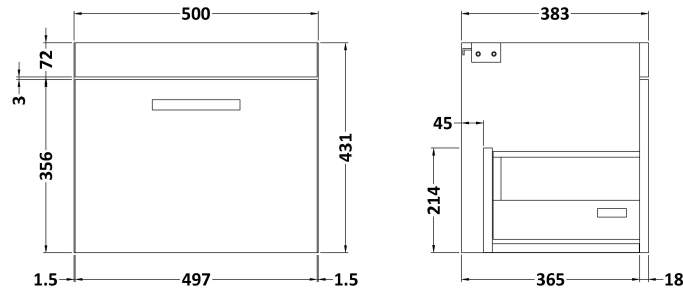

Sales Code: ATH011W

Description: 500 Wh Single Drawer Vanity & Worktop

Packaging Details

Barcode: 5056211801399

Sales Code: MOD582

Description: 500 Wall Hung Single Drawer Basin Unit

Product Dimensions

Height (mm):	430
Width (mm):	500
Depth (mm):	383
Nett Weight (kg):	12

Packaging Dimensions

Height (mm):	450
Width (mm):	520
Depth (mm):	405
Gross Weight (kg):	12.5

Packaging Data

Box Colour:	Brown Cardboard Box
Box Qty:	1
Label Size:	100 x 50
Label Colour:	White Label
Label Qty:	2

Sales Code: MWD550

Description: 500 Worktop (505X390x18mm)

Product Dimensions

Height (mm):	18
Width (mm):	505
Depth (mm):	390
Nett Weight (kg):	2

Packaging Dimensions

Height (mm):	25
Width (mm):	525
Depth (mm):	410
Gross Weight (kg):	2.5

Packaging Data

Box Colour:	Brown Cardboard Box
Box Qty:	1
Label Size:	50 x 100
Label Colour:	White Label
Label Qty:	2

Outer Box Dimensions (If Applicable)

Height (mm):	
Width (mm):	
Depth (mm):	
Gross Weight (kg):	
Barcode:	5055275826270