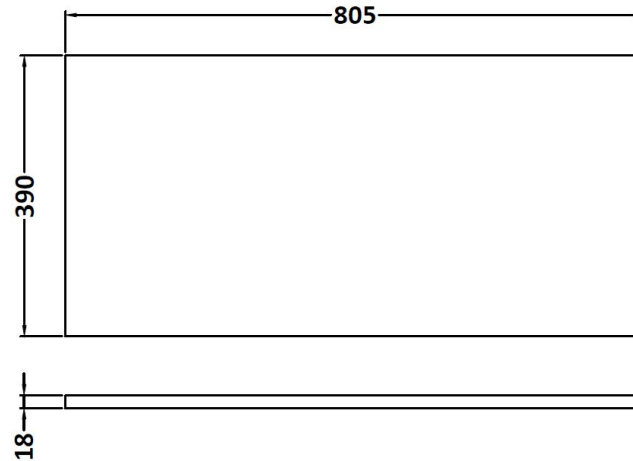

Packaging Dimensions

Height (mm):	450
Width (mm):	820
Depth (mm):	405
Gross Weight (kg):	17.5

Packaging Data

Box Colour:	Brown Cardboard Box
Box Qty:	1
Label Size:	100 x 50
Label Colour:	White Label
Label Qty:	2

Outer Box Dimensions (If Applicable)

Height (mm):	
Width (mm):	
Depth (mm):	
Gross Weight (kg):	
Barcode:	5055275825693

Product Details

Country of Origin:	United Kingdom
Fitting Instruction:	No
CE & UKCA:	N/A
FSC Certified Materials:	Yes
Colour:	Anthracite Woodgrain
Construction Method:	Cam & Wood Dowel
Construction Type:	Rigid
Cabinet Finish:	MFC Textured Woodgrain
Fascia Finish:	MFC Textured Woodgrain
Cabinet Thickness (mm):	18
Fascia Thickness (mm):	18
Drawer Included:	Yes
Drawer Type:	80mm High Metal Softclose
No of Shelves:	0
Hinge Type:	Not Applicable
Hinge Included:	Not Applicable
Adjustable Legs:	No, Not Required
Fixings Included:	Yes
Handle Style:	Contemporary
Waste Shroud:	Yes
Handle Included:	Yes, Supplied
Handle Type:	D-Shape

Sales Code: MWD570

Description: 800 Worktop (805X390x18mm)

Product Dimensions

Height (mm):	18
Width (mm):	805
Depth (mm):	390
Nett Weight (kg):	3.5

Packaging Dimensions

Height (mm):	25
Width (mm):	825
Depth (mm):	410
Gross Weight (kg):	3.5

Packaging Data

Box Colour:	Brown Cardboard Box
Box Qty:	1
Label Size:	50 x 100
Label Colour:	White Label
Label Qty:	2

Outer Box Dimensions (If Applicable)

Height (mm):	
Width (mm):	
Depth (mm):	
Gross Weight (kg):	
Barcode:	5055275893623