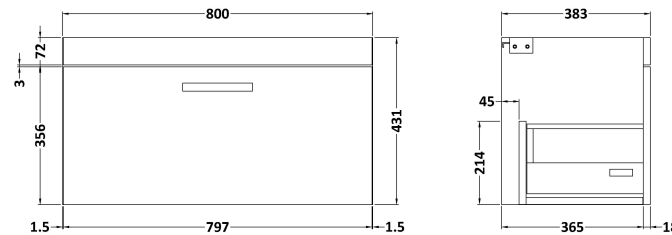

Sales Code: ATH060W

Description: 800 Wh Single Drawer Vanity & Worktop

Packaging Details

Barcode: 5056211801818

Sales Code: MOD565

Description: 800 Wall Hung Single Drawer Basin Unit

Product Dimensions

Height (mm):	430
Width (mm):	800
Depth (mm):	383
Nett Weight (kg):	17

Packaging Dimensions

Height (mm):	450
Width (mm):	820
Depth (mm):	405
Gross Weight (kg):	17.5

Packaging Data

Box Colour:	Brown Cardboard Box
Box Qty:	1
Label Size:	100 x 50
Label Colour:	White Label
Label Qty:	2

Sales Code: MWD570

Description: 800 Worktop (805X390x18mm)

Product Dimensions

Height (mm):	18
Width (mm):	805
Depth (mm):	390
Nett Weight (kg):	3.5

Packaging Dimensions

Height (mm):	25
Width (mm):	825
Depth (mm):	410
Gross Weight (kg):	3.5

Packaging Data

Box Colour:	Brown Cardboard Box
Box Qty:	1
Label Size:	50 x 100
Label Colour:	White Label
Label Qty:	2

Outer Box Dimensions (If Applicable)

Height (mm):	
Width (mm):	
Depth (mm):	
Gross Weight (kg):	
Barcode:	5055275893623