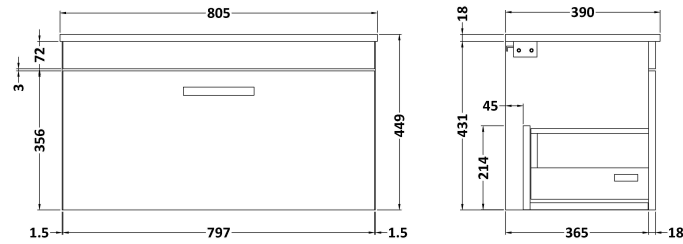

Sales Code: ATH060W

Description: 800 Wh Single Drawer Vanity & Worktop

Packaging Details

Barcode: 5056211801818

Sales Code: MOD565

Description: 800 Wall Hung Single Drawer Basin Unit

Product Dimensions

Height (mm):	430
Width (mm):	800
Depth (mm):	383
Nett Weight (kg):	17

Packaging Dimensions

Height (mm):	450
Width (mm):	820
Depth (mm):	405
Gross Weight (kg):	17.5

Packaging Data

Box Colour:	Brown Cardboard Box
Box Qty:	1
Label Size:	100 x 50
Label Colour:	White Label
Label Qty:	2

Sales Code: MWD570

Description: 800 Worktop (805X390x18mm)

Product Dimensions

Height (mm):	18
Width (mm):	805
Depth (mm):	390
Nett Weight (kg):	3.5

Packaging Dimensions

Height (mm):	25
Width (mm):	825
Depth (mm):	410
Gross Weight (kg):	3.5

Packaging Data

Box Colour:	Brown Cardboard Box
Box Qty:	1
Label Size:	50 x 100
Label Colour:	White Label
Label Qty:	2

Outer Box Dimensions (If Applicable)

Height (mm):	
Width (mm):	
Depth (mm):	
Gross Weight (kg):	
Barcode:	5055275893623