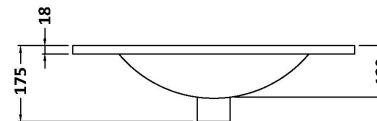

Packaging Dimensions

Height (mm):	405
Width (mm):	620
Depth (mm):	885
Gross Weight (kg):	21.5

Packaging Data

Box Colour:	Brown Cardboard Box
Box Qty:	1
Label Size:	100 x 50
Label Colour:	White Label
Label Qty:	2

Outer Box Dimensions (If Applicable)

Height (mm):	
Width (mm):	
Depth (mm):	
Gross Weight (kg):	
Barcode:	5055275825501

Product Details

Country of Origin:	United Kingdom
Fitting Instruction:	No
CE & UKCA:	N/A
FSC Certified Materials:	Yes
Colour:	Black Woodgrain
Construction Method:	Cam & Wood Dowel
Construction Type:	Rigid
Cabinet Finish:	MFC Textured Woodgrain
Fascia Finish:	MFC Textured Woodgrain
Cabinet Thickness (mm):	18
Fascia Thickness (mm):	18
Drawer Included:	No
Drawer Type:	Not Applicable
No of Shelves:	1
Hinge Type:	95 Degree Clip-On Soft Close
Hinge Included:	Yes, Supplied
Adjustable Legs:	No, Not Required
Fixings Included:	Yes
Handle Style:	Contemporary
Waste Shroud:	No
Handle Included:	Yes, Supplied
Handle Type:	D-Shape

Sales Code: NVM003

Description: Minimalist Basin 600mm

Product Dimensions

Height (mm):	170
Width (mm):	600
Depth (mm):	390
Nett Weight (kg):	10.76

Packaging Dimensions

Height (mm):	200
Width (mm):	400
Depth (mm):	620
Gross Weight (kg):	10.76

Packaging Data

Box Colour:	Brown Cardboard Box - Printed
Box Qty:	1
Label Size:	100 x 50
Label Colour:	White Label
Label Qty:	2

Outer Box Dimensions (If Applicable)

Height (mm):	
Width (mm):	
Depth (mm):	
Gross Weight (kg):	
Barcode:	5055146194668