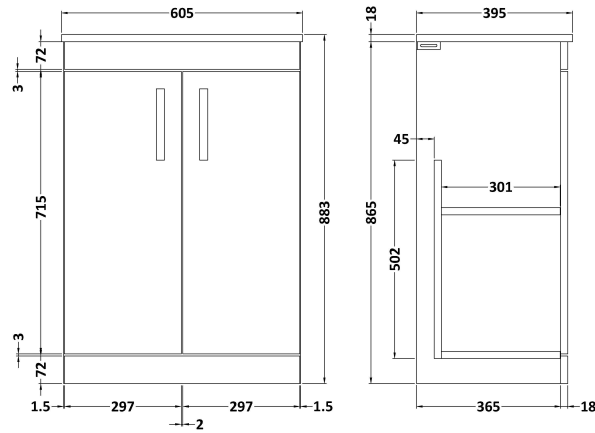

Sales Code: ATH026B

Description: 600 Fs 2-Door Vanity & Basin 2

Packaging Details

Barcode: 5056211800170

Sales Code: MOD603

Description: 600 Floor Standing 2-Door Basin Unit

Product Dimensions

Height (mm):	865
Width (mm):	600
Depth (mm):	383
Nett Weight (kg):	21

Packaging Dimensions

Height (mm):	405
Width (mm):	620
Depth (mm):	885
Gross Weight (kg):	21.5

Packaging Data

Box Colour:	Brown Cardboard Box
Box Qty:	1
Label Size:	100 x 50
Label Colour:	White Label
Label Qty:	2

Outer Box Dimensions (If Applicable)

Height (mm):	
Width (mm):	
Depth (mm):	
Gross Weight (kg):	
Barcode:	5055275825501

Product Details

Country of Origin:	United Kingdom
Fitting Instruction:	No
CE & UKCA:	N/A
FSC Certified Materials:	Yes
Colour:	Black Woodgrain
Construction Method:	Cam & Wood Dowel
Construction Type:	Rigid
Cabinet Finish:	MFC Textured Woodgrain
Fascia Finish:	MFC Textured Woodgrain
Cabinet Thickness (mm):	18
Fascia Thickness (mm):	18
Drawer Included:	No
Drawer Type:	Not Applicable
No of Shelves:	1
Hinge Type:	95 Degree Clip-On Soft Close
Hinge Included:	Yes, Supplied
Adjustable Legs:	No, Not Required
Fixings Included:	Yes
Handle Style:	Contemporary
Waste Shroud:	No
Handle Included:	Yes, Supplied
Handle Type:	D-Shape

Sales Code: NVM003

Description: Minimalist Basin 600mm

Product Dimensions

Height (mm):	170
Width (mm):	600
Depth (mm):	390
Nett Weight (kg):	10.76

Packaging Dimensions

Height (mm):	200
Width (mm):	400
Depth (mm):	620
Gross Weight (kg):	10.76