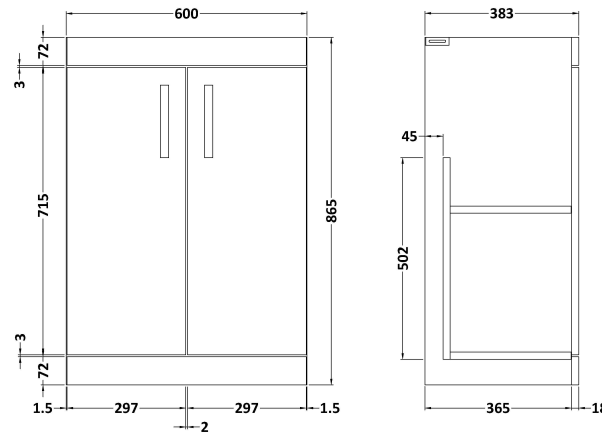

Sales Code: ATH026B

Description: 600 Fs 2-Door Vanity & Basin 2

Packaging Details

Barcode: 5056211800170

Sales Code: MOD603

Description: 600 Floor Standing 2-Door Basin Unit

Product Dimensions

Height (mm):	865
Width (mm):	600
Depth (mm):	383
Nett Weight (kg):	21

Packaging Dimensions

Height (mm):	405
Width (mm):	620
Depth (mm):	885
Gross Weight (kg):	21.5

Packaging Data

Box Colour:	Brown Cardboard Box
Box Qty:	1
Label Size:	100 x 50
Label Colour:	White Label
Label Qty:	2

Outer Box Dimensions (If Applicable)

Height (mm):	
Width (mm):	
Depth (mm):	
Gross Weight (kg):	
Barcode:	5055275825501

Product Details

Country of Origin:	United Kingdom
Fitting Instruction:	No
CE & UKCA:	N/A
FSC Certified Materials:	Yes
Colour:	Black Woodgrain
Construction Method:	Cam & Wood Dowel
Construction Type:	Rigid
Cabinet Finish:	MFC Textured Woodgrain
Fascia Finish:	MFC Textured Woodgrain
Cabinet Thickness (mm):	18
Fascia Thickness (mm):	18
Drawer Included:	No
Drawer Type:	Not Applicable
No of Shelves:	1
Hinge Type:	95 Degree Clip-On Soft Close
Hinge Included:	Yes, Supplied
Adjustable Legs:	No, Not Required
Fixings Included:	Yes
Handle Style:	Contemporary
Waste Shroud:	No
Handle Included:	Yes, Supplied
Handle Type:	D-Shape

Sales Code: NVM003

Description: Minimalist Basin 600mm

Product Dimensions

Height (mm):	170
Width (mm):	600
Depth (mm):	390
Nett Weight (kg):	10.76

Packaging Dimensions

Height (mm):	200
Width (mm):	400
Depth (mm):	620
Gross Weight (kg):	10.76