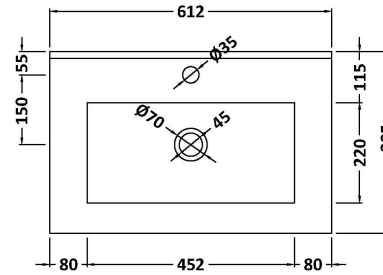

Packaging Dimensions

Height (mm):	405
Width (mm):	620
Depth (mm):	885
Gross Weight (kg):	21.5

Packaging Data

Box Colour:	Brown Cardboard Box
Box Qty:	1
Label Size:	100 x 50
Label Colour:	White Label
Label Qty:	2

Outer Box Dimensions (If Applicable)

Height (mm):	
Width (mm):	
Depth (mm):	
Gross Weight (kg):	
Barcode:	5055275825501

Product Details

Country of Origin:	United Kingdom
Fitting Instruction:	No
CE & UKCA:	N/A
FSC Certified Materials:	Yes
Colour:	Black Woodgrain
Construction Method:	Cam & Wood Dowel
Construction Type:	Rigid
Cabinet Finish:	MFC Textured Woodgrain
Fascia Finish:	MFC Textured Woodgrain
Cabinet Thickness (mm):	18
Fascia Thickness (mm):	18
Drawer Included:	No
Drawer Type:	Not Applicable
No of Shelves:	1
Hinge Type:	95 Degree Clip-On Soft Close
Hinge Included:	Yes, Supplied
Adjustable Legs:	No, Not Required
Fixings Included:	Yes
Handle Style:	Contemporary
Waste Shroud:	No
Handle Included:	Yes, Supplied
Handle Type:	D-Shape

Sales Code: NVM003

Description: Minimalist Basin 600mm

Product Dimensions

Height (mm):	170
Width (mm):	600
Depth (mm):	390
Nett Weight (kg):	10.76

Packaging Dimensions

Height (mm):	200
Width (mm):	400
Depth (mm):	620
Gross Weight (kg):	10.76

Packaging Data

Box Colour:	Brown Cardboard Box - Printed
Box Qty:	1
Label Size:	100 x 50
Label Colour:	White Label
Label Qty:	2

Outer Box Dimensions (If Applicable)

Height (mm):	
Width (mm):	
Depth (mm):	
Gross Weight (kg):	
Barcode:	5055146194668