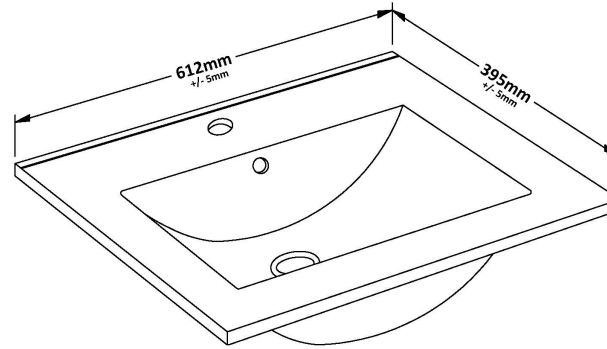

Packaging Dimensions

Height (mm):	405
Width (mm):	620
Depth (mm):	885
Gross Weight (kg):	21.5

Packaging Data

Box Colour:	Brown Cardboard Box
Box Qty:	1
Label Size:	100 x 50
Label Colour:	White Label
Label Qty:	2

Outer Box Dimensions (If Applicable)

Height (mm):	
Width (mm):	
Depth (mm):	
Gross Weight (kg):	
Barcode:	5055275825501

Product Details

Country of Origin:	United Kingdom
Fitting Instruction:	No
CE & UKCA:	N/A
FSC Certified Materials:	Yes
Colour:	Black Woodgrain
Construction Method:	Cam & Wood Dowel
Construction Type:	Rigid
Cabinet Finish:	MFC Textured Woodgrain
Fascia Finish:	MFC Textured Woodgrain
Cabinet Thickness (mm):	18
Fascia Thickness (mm):	18
Drawer Included:	No
Drawer Type:	Not Applicable
No of Shelves:	1
Hinge Type:	95 Degree Clip-On Soft Close
Hinge Included:	Yes, Supplied
Adjustable Legs:	No, Not Required
Fixings Included:	Yes
Handle Style:	Contemporary
Waste Shroud:	No
Handle Included:	Yes, Supplied
Handle Type:	D-Shape

Sales Code: NVM003

Description: Minimalist Basin 600mm

Product Dimensions

Height (mm):	170
Width (mm):	600
Depth (mm):	390
Nett Weight (kg):	10.76

Packaging Dimensions

Height (mm):	200
Width (mm):	400
Depth (mm):	620
Gross Weight (kg):	10.76

Packaging Data

Box Colour:	Brown Cardboard Box - Printed
Box Qty:	1
Label Size:	100 x 50
Label Colour:	White Label
Label Qty:	2

Outer Box Dimensions (If Applicable)

Height (mm):	
Width (mm):	
Depth (mm):	
Gross Weight (kg):	
Barcode:	5055146194668