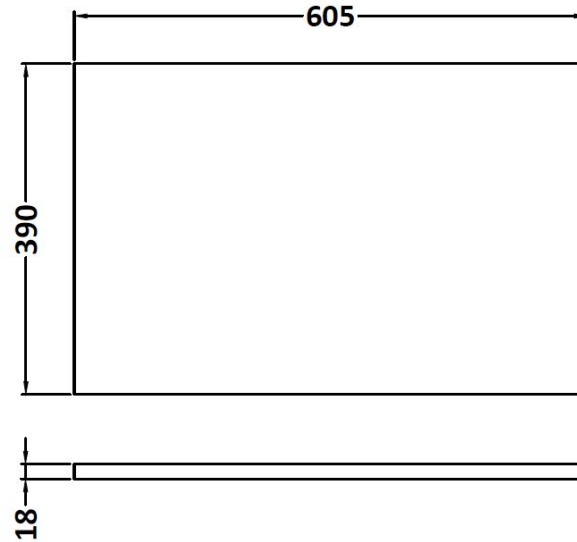

Packaging Dimensions

Height (mm):	885
Width (mm):	620
Depth (mm):	405
Gross Weight (kg):	26.5

Packaging Data

Box Colour:	Brown Cardboard Box
Box Qty:	1
Label Size:	100 x 50
Label Colour:	White Label
Label Qty:	2

Outer Box Dimensions (If Applicable)

Height (mm):	
Width (mm):	
Depth (mm):	
Gross Weight (kg):	
Barcode:	5055275825532

Product Details

Country of Origin:	United Kingdom
Fitting Instruction:	No
CE & UKCA:	N/A
FSC Certified Materials:	Yes
Colour:	Anthracite Woodgrain
Construction Method:	Cam & Wood Dowel
Construction Type:	Rigid
Cabinet Finish:	MFC Textured Woodgrain
Fascia Finish:	MFC Textured Woodgrain
Cabinet Thickness (mm):	18
Fascia Thickness (mm):	18
Drawer Included:	Yes
Drawer Type:	80mm High Metal S/C Inc Galler
No of Shelves:	0
Hinge Type:	Not Applicable
Hinge Included:	Not Applicable
Adjustable Legs:	No, Not Required
Fixings Included:	Yes
Handle Style:	Contemporary
Waste Shroud:	Yes
Handle Included:	Yes, Supplied
Handle Type:	D-Shape

Sales Code: MWD560

Description: 600 Worktop (605X390x18mm)

Product Dimensions

Height (mm):	18
Width (mm):	605
Depth (mm):	390
Nett Weight (kg):	2.5

Packaging Dimensions

Height (mm):	25
Width (mm):	625
Depth (mm):	410
Gross Weight (kg):	3

Packaging Data

Box Colour:	Brown Cardboard Box
Box Qty:	1
Label Size:	50 x 100
Label Colour:	White Label
Label Qty:	2

Outer Box Dimensions (If Applicable)

Height (mm):	
Width (mm):	
Depth (mm):	
Gross Weight (kg):	
Barcode:	5055275826300