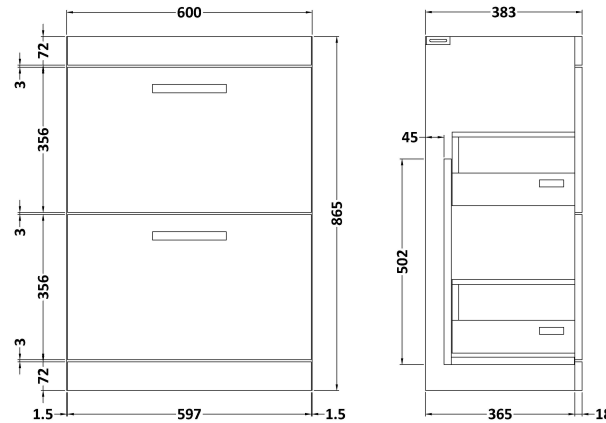

Sales Code: ATH032W

Description: 600 Fs 2-Drawer Vanity & Worktop

Packaging Details

Barcode: 5056211801573

Sales Code: MOD533

Description: 600 Floor Standing 2-Drawer Basin Unit

Product Dimensions

Height (mm):	865
Width (mm):	600
Depth (mm):	383
Nett Weight (kg):	26

Packaging Dimensions

Height (mm):	885
Width (mm):	620
Depth (mm):	405
Gross Weight (kg):	26.5

Packaging Data

Box Colour:	Brown Cardboard Box
Box Qty:	1
Label Size:	100 x 50
Label Colour:	White Label
Label Qty:	2

Sales Code: MWD560

Description: 600 Worktop (605X390x18mm)

Product Dimensions

Height (mm):	18
Width (mm):	605
Depth (mm):	390
Nett Weight (kg):	2.5

Packaging Dimensions

Height (mm):	25
Width (mm):	625
Depth (mm):	410
Gross Weight (kg):	3

Packaging Data

Box Colour:	Brown Cardboard Box
Box Qty:	1
Label Size:	50 x 100
Label Colour:	White Label
Label Qty:	2

Outer Box Dimensions (If Applicable)

Height (mm):	
Width (mm):	
Depth (mm):	
Gross Weight (kg):	
Barcode:	5055275826300